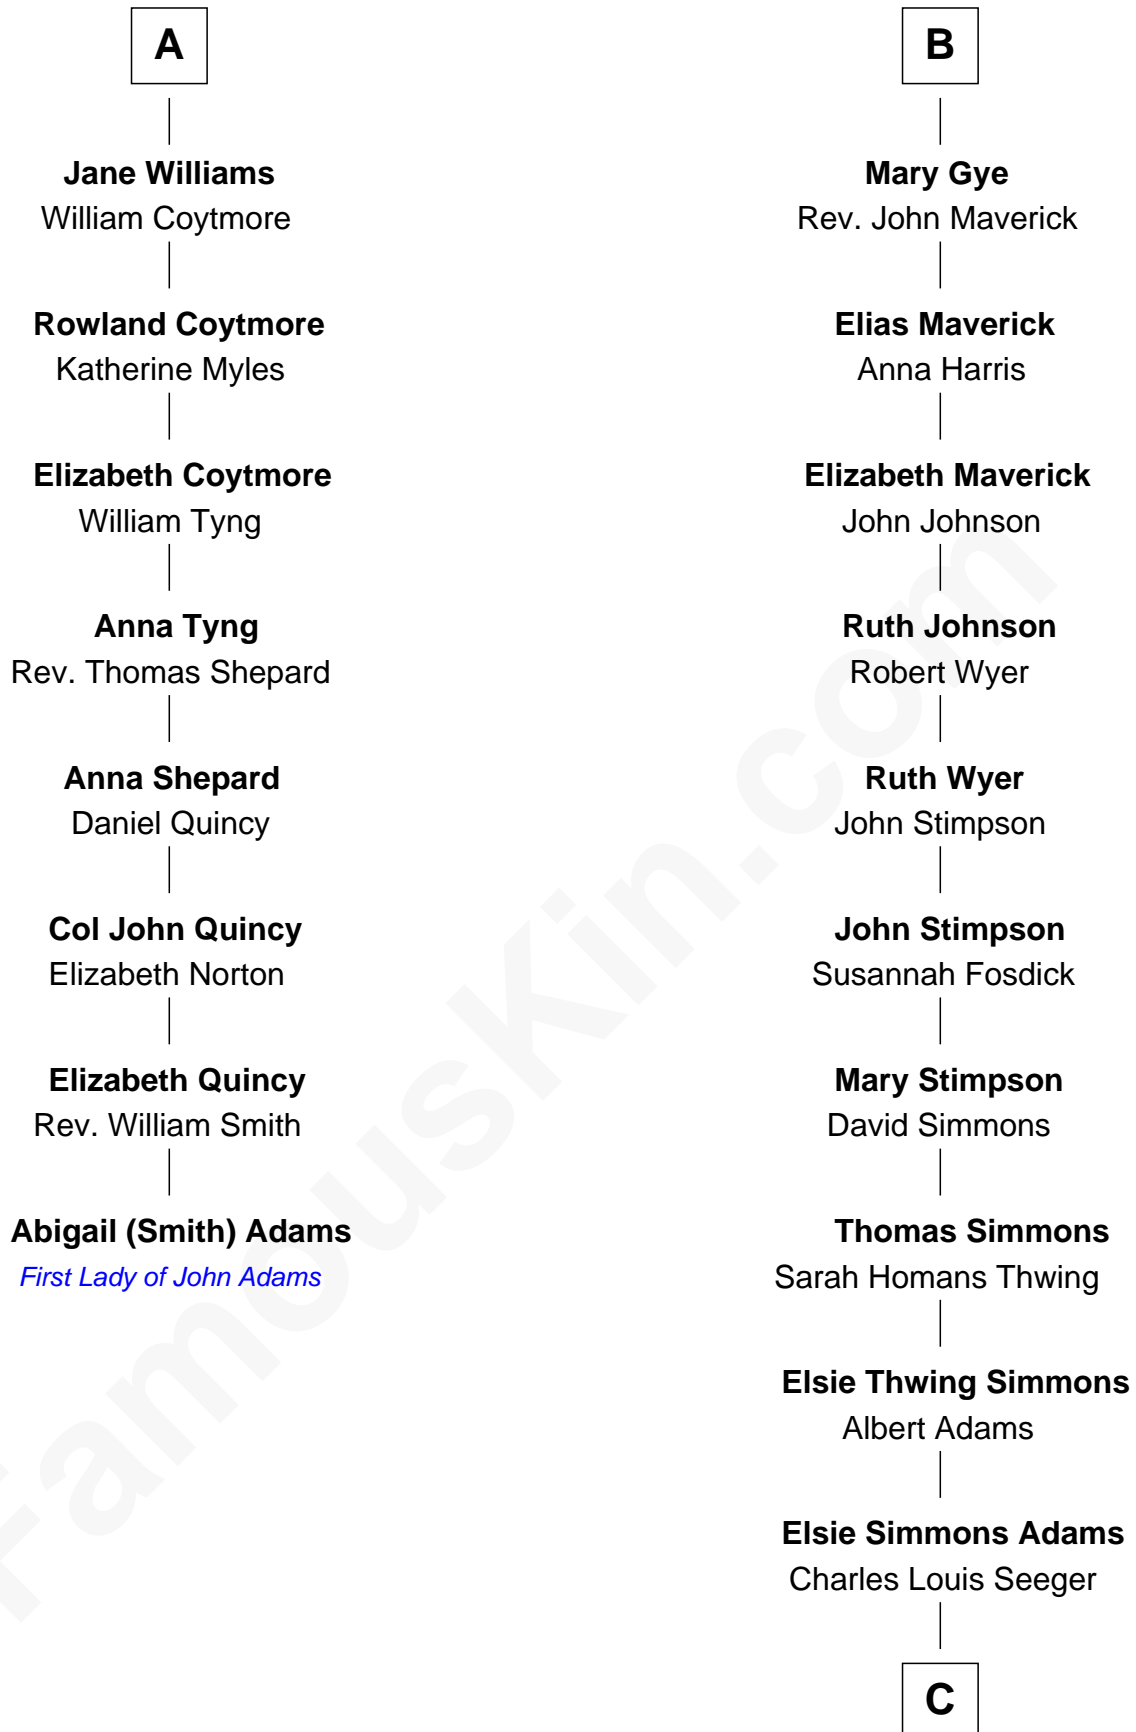

## Relationship Chart of

### Abigail (Smith) Adams

First Lady of President John Adams

14th cousin 4 times removed of

**Pete Seeger**  
American Folk Singer

**C**

**Charles Louis Seeger**  
Constance de Clyver Edson

**Pete Seeger**  
*American Folk Singer*

FamousKin.com