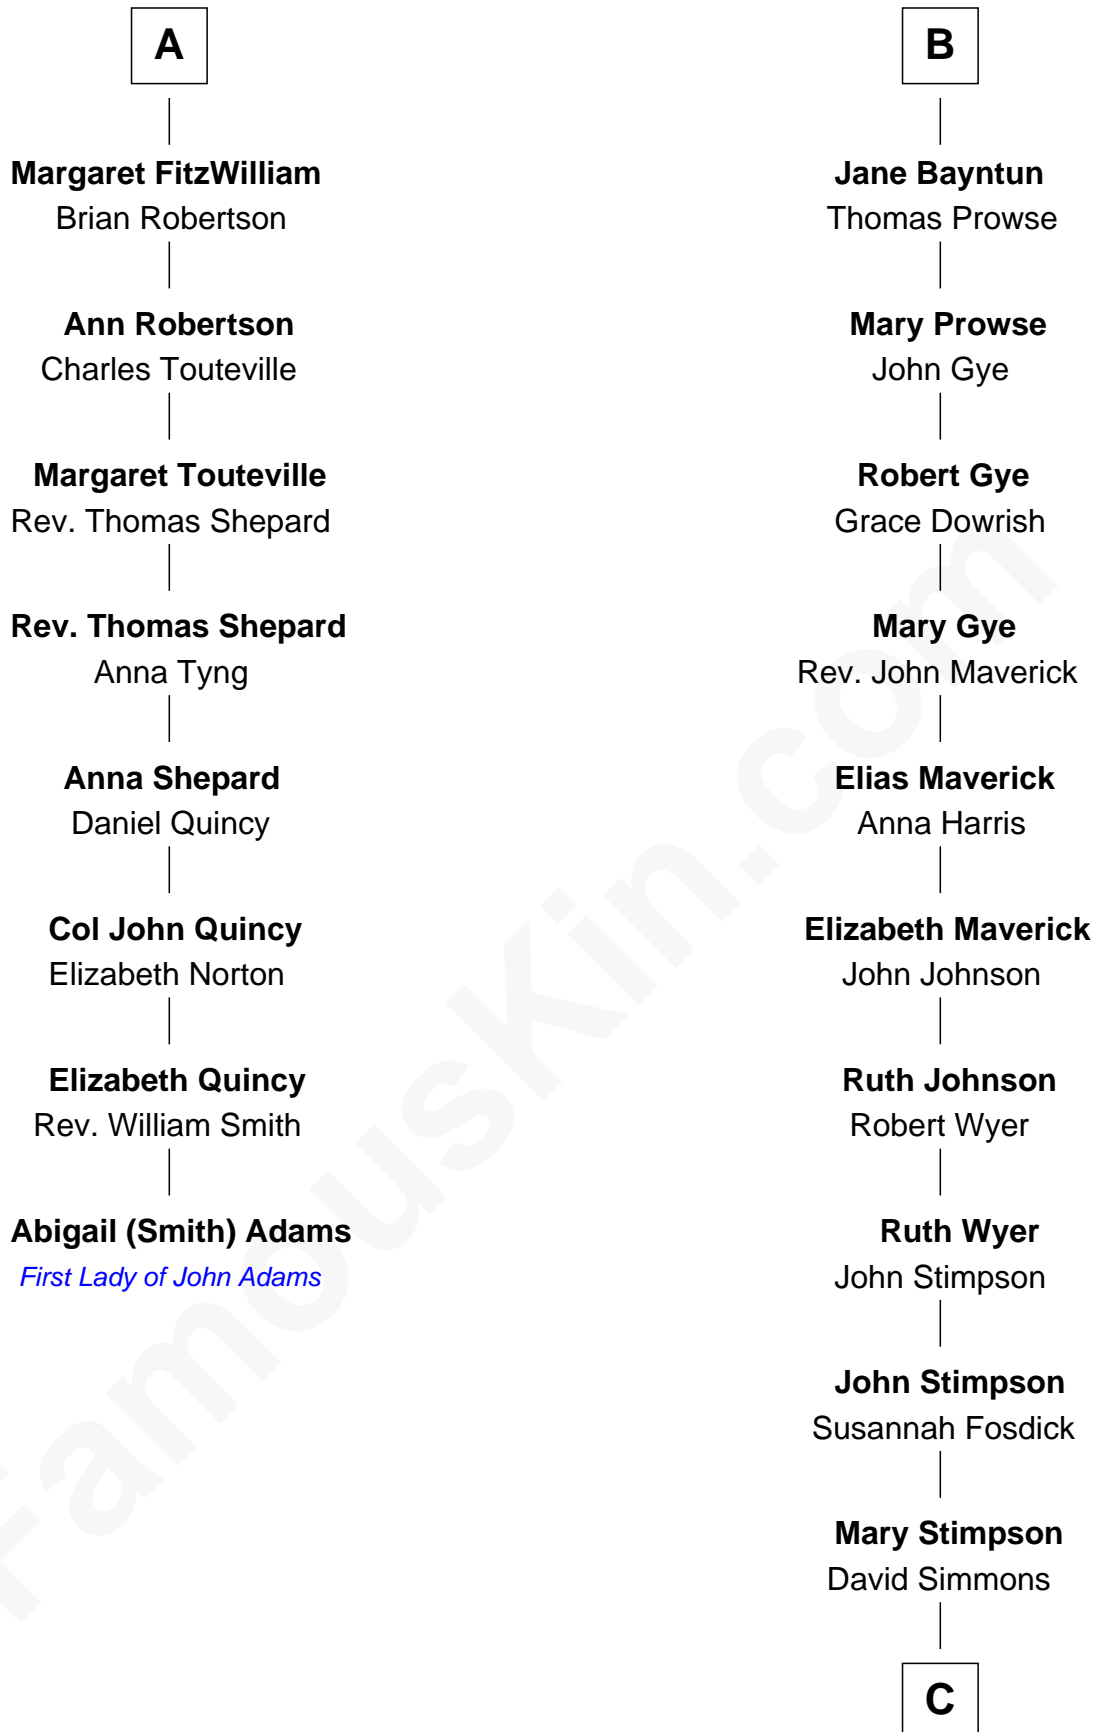

FamousKin.com

Relationship Chart of

Abigail (Smith) Adams

First Lady of President John Adams

14th cousin 7 times removed of

Pete Seeger

American Folk Singer

Eudo la Zouche
Milicent de Cantilupe

C

Thomas Simmons
Sarah Homans Thwing

Elsie Thwing Simmons
Albert Adams

Elsie Simmons Adams
Charles Louis Seeger

Charles Louis Seeger
Constance de Clyver Edson

Pete Seeger
American Folk Singer

FamousKin.com