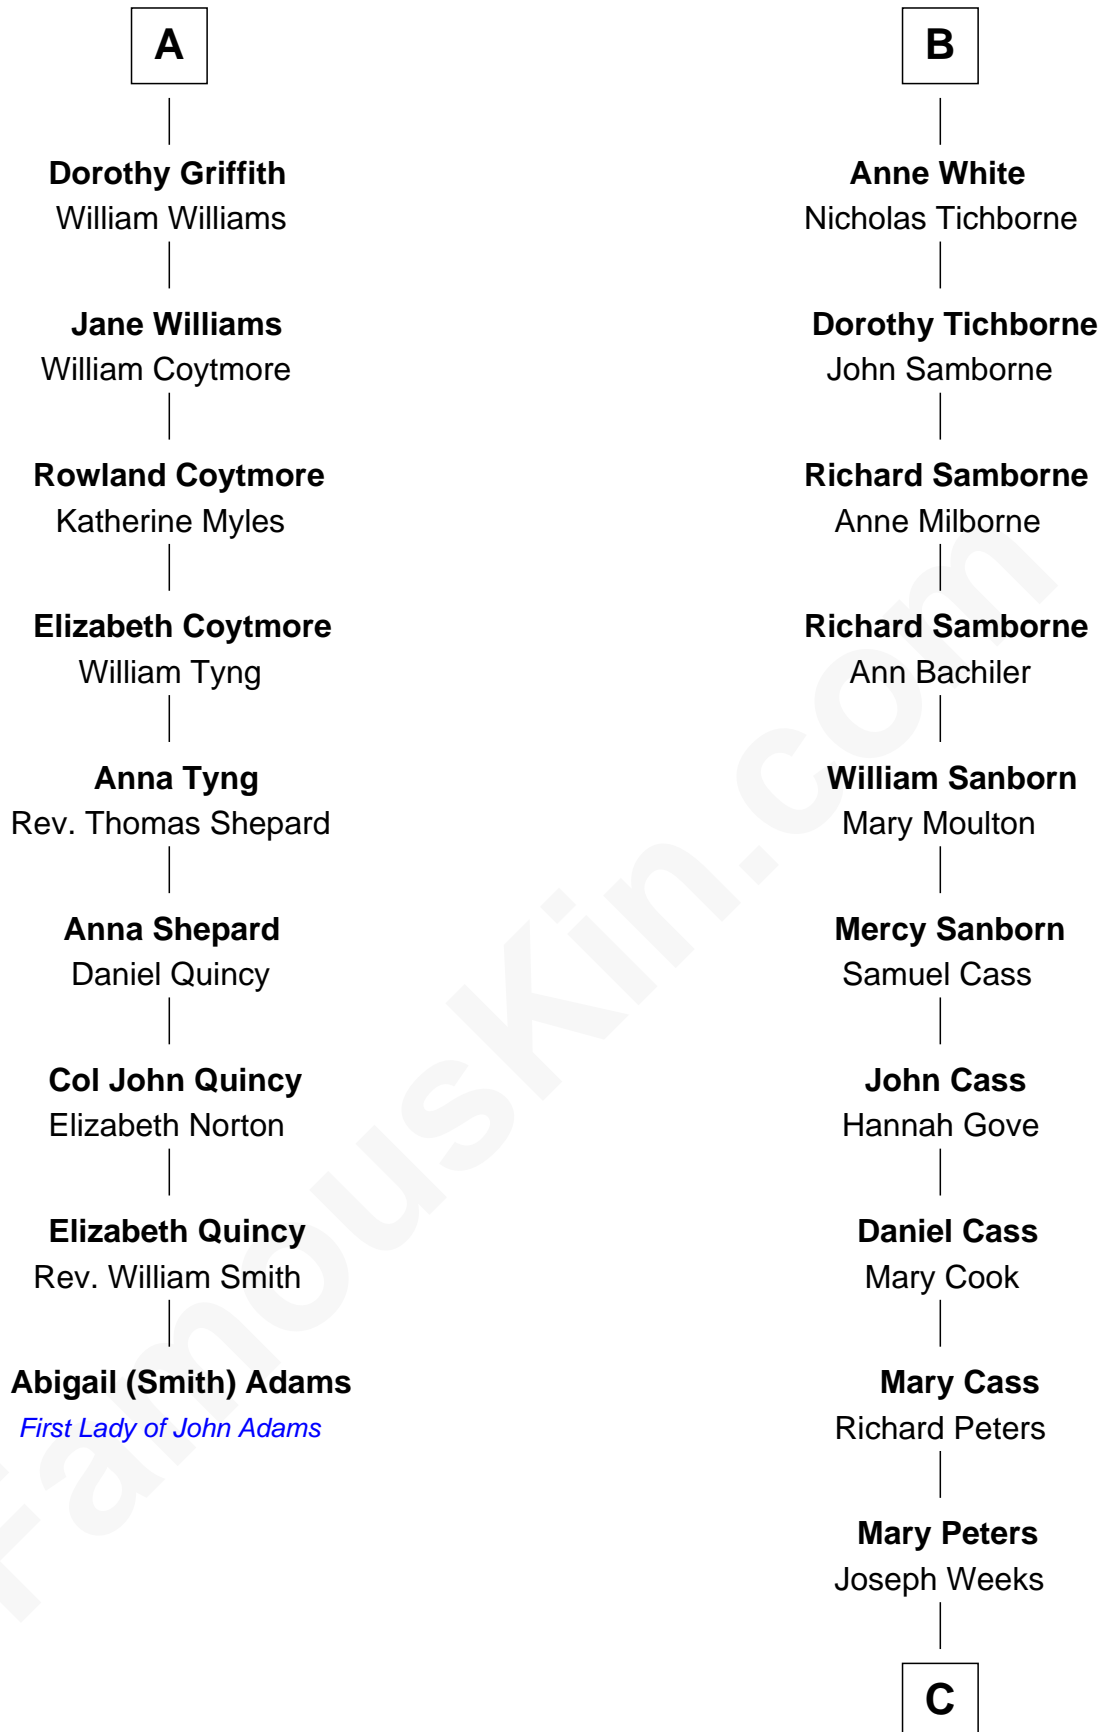

## Relationship Chart of

### Abigail (Smith) Adams

First Lady of President John Adams

15th cousin 6 times removed of

### Charlie Munger

Vice-Chairman of Berkshire Hathaway

C

**Mahala Weeks**

Ebenezer Wright Babcock

**Ann Maria Babcock**

Samuel Montague Case

**Carrie A. Case**