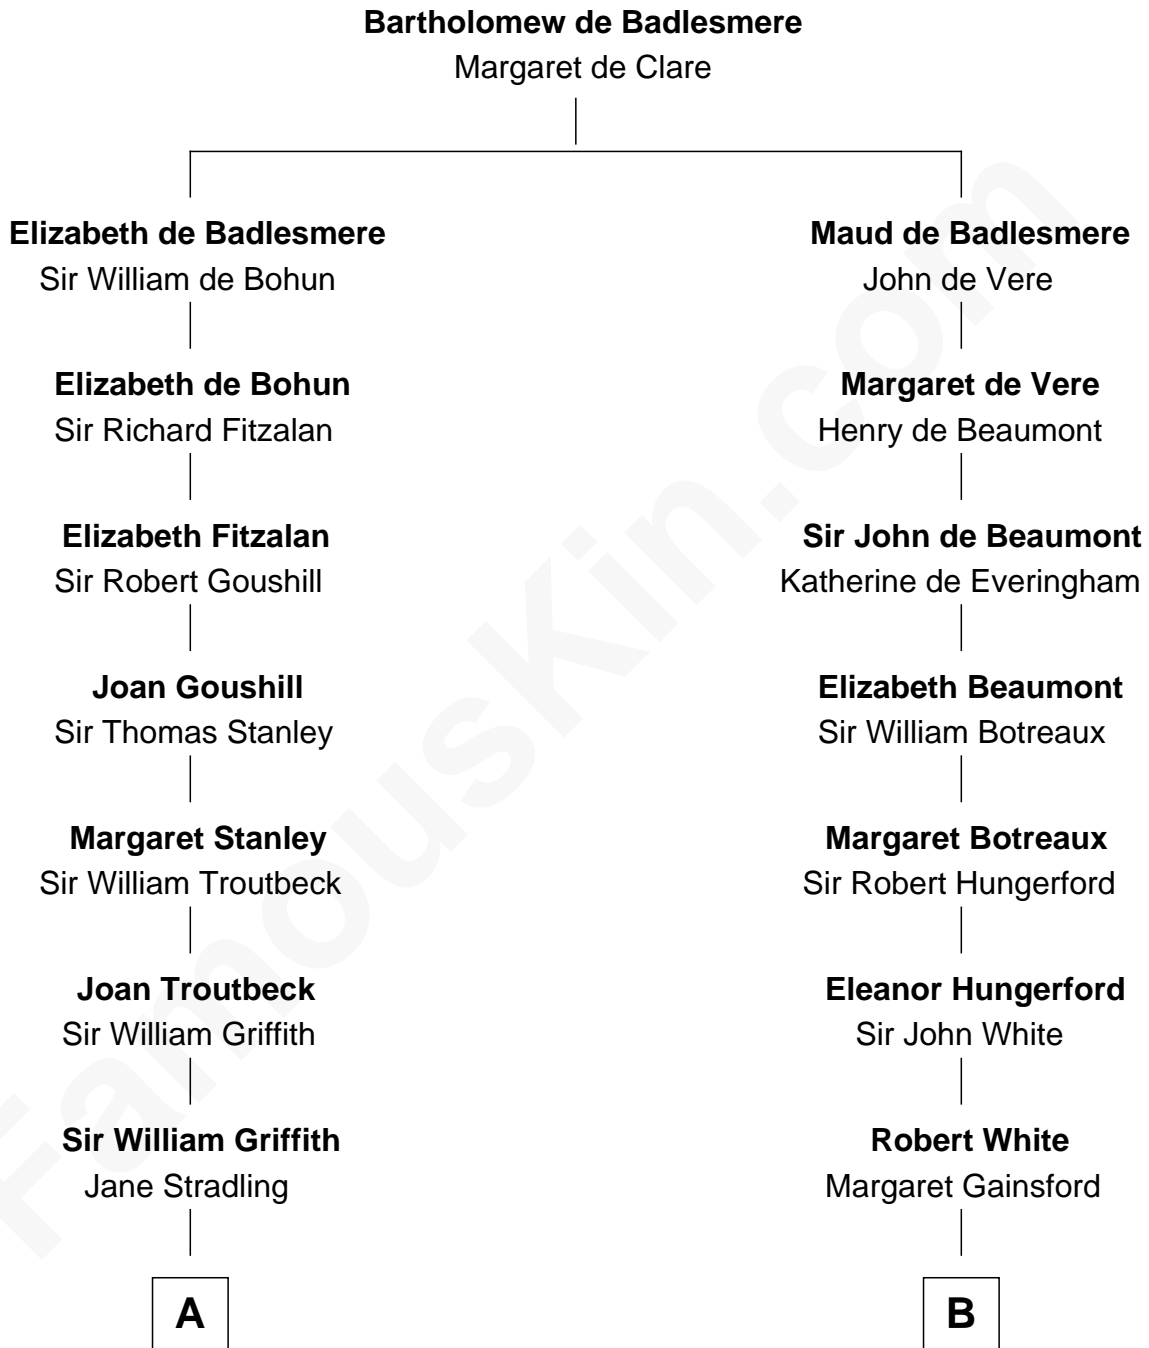

FamousKin.com

Relationship Chart of

Abigail (Smith) Adams

First Lady of President John Adams

15th cousin 6 times removed of

Charlie Munger

Vice-Chairman of Berkshire Hathaway