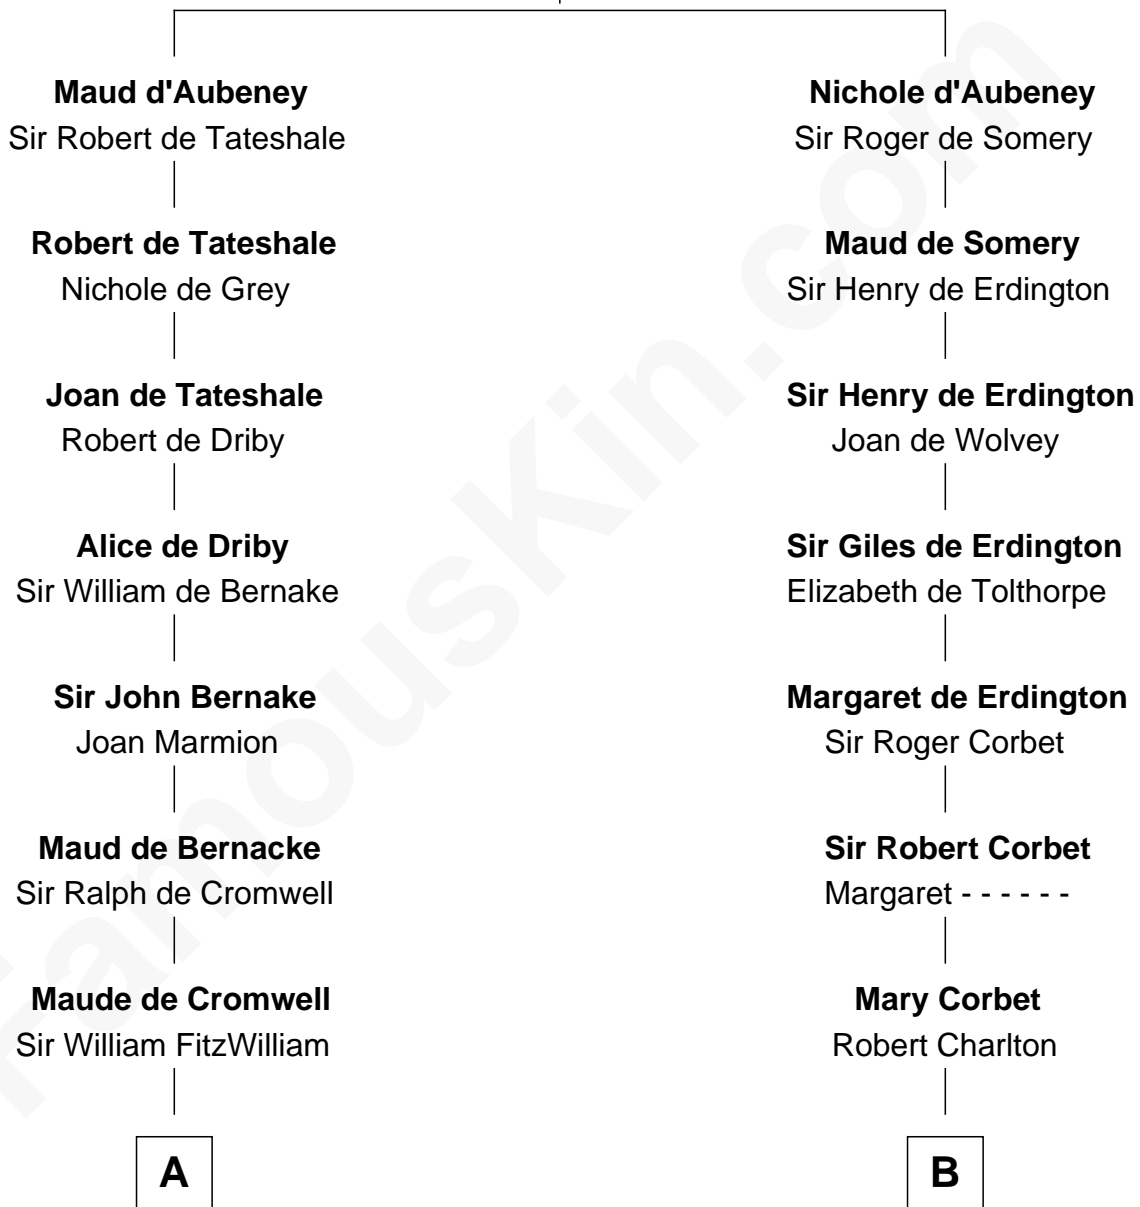

FamousKin.com

Relationship Chart of

Abigail (Smith) Adams

First Lady of President John Adams

18th cousin of

Henry Lee III

9th Governor of Virginia

William d'Aubenev

Mabel of Chester

C

Elizabeth Quincy
Rev. William Smith

Abigail (Smith) Adams
First Lady of John Adams

D

Col. Henry Lee
Lucy Grymes

Henry Lee III
Light-Horse Harry

FamousKin.com