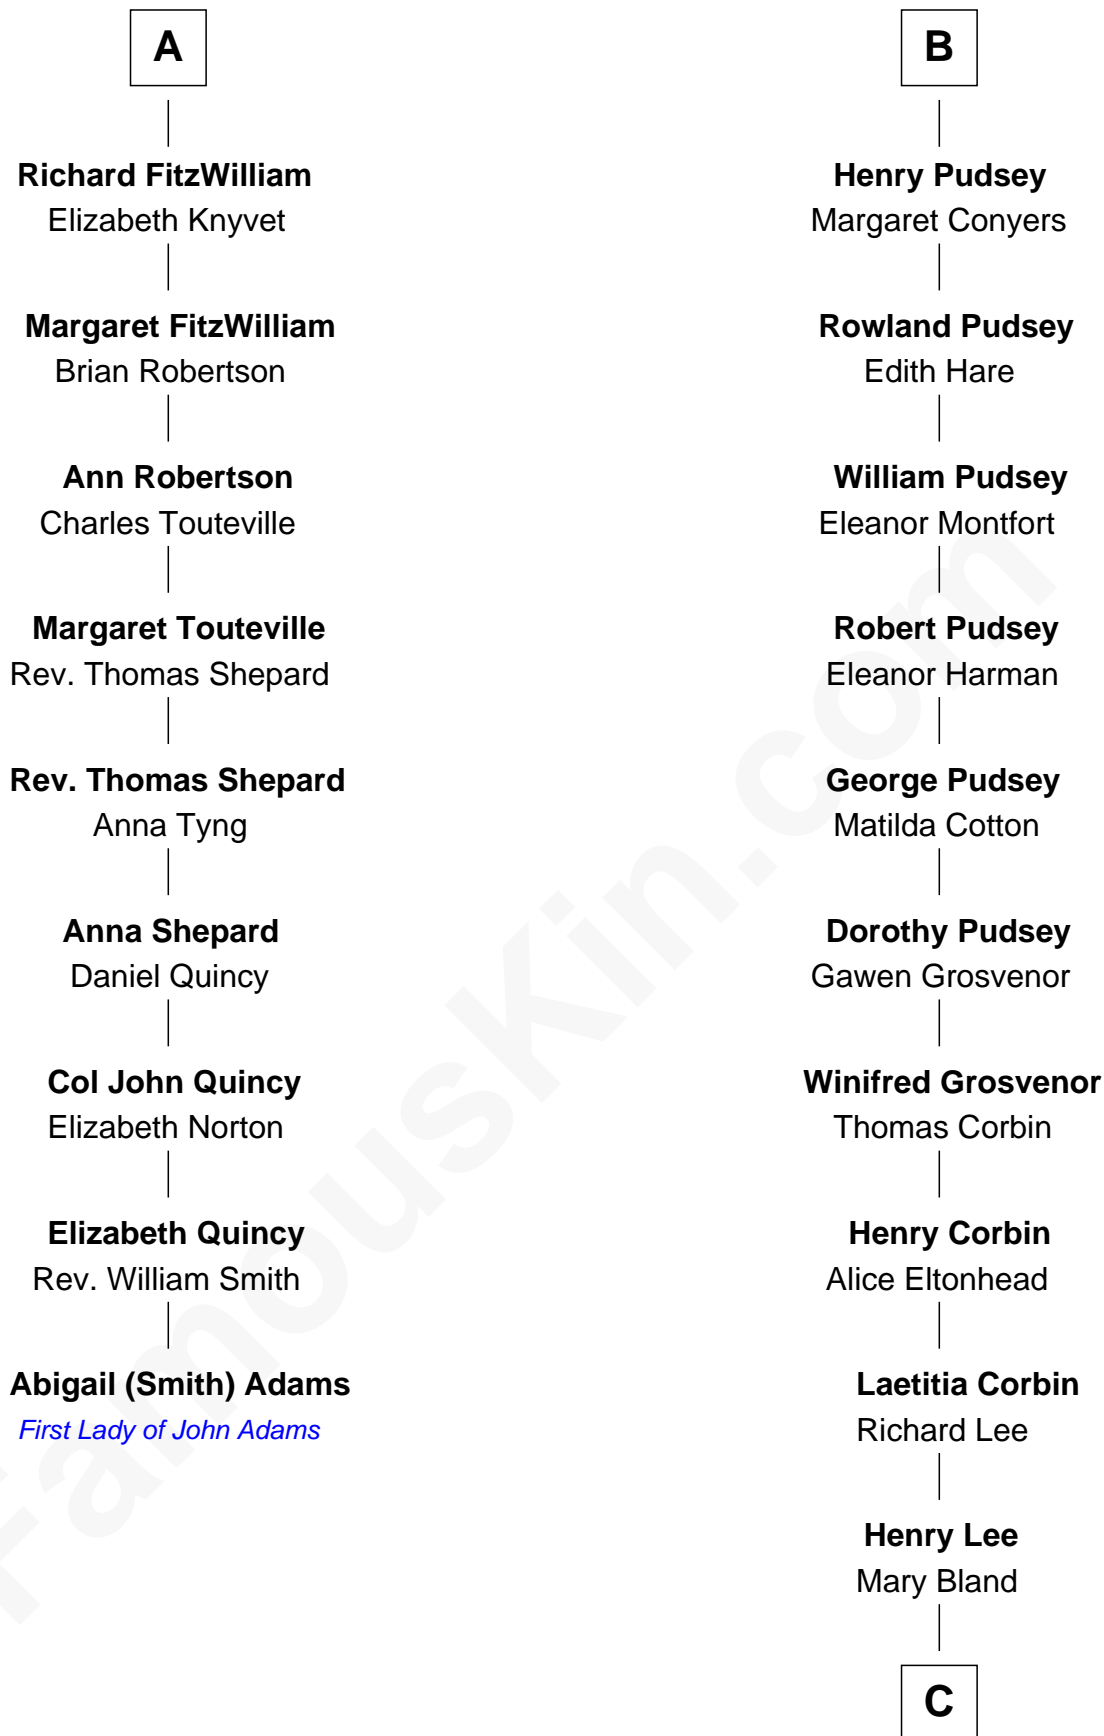

## Relationship Chart of

### Abigail (Smith) Adams

First Lady of President John Adams

15th cousin 3 times removed of

**Henry Lee III**

9th Governor of Virginia

**William de Odingsells**

Ela FitzWalter

**C**