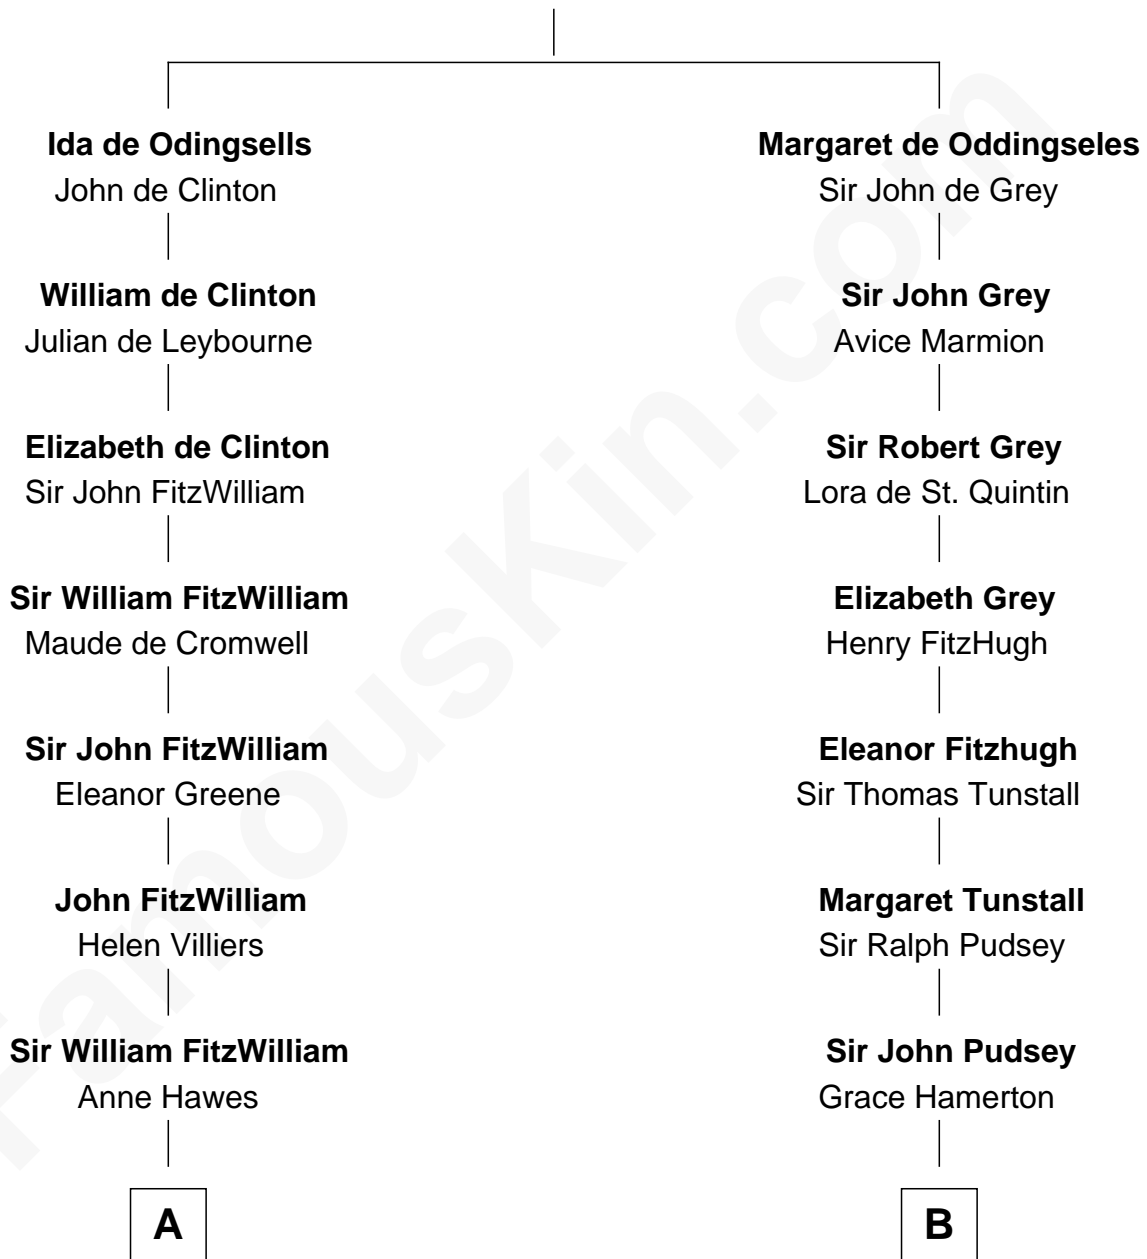

## Relationship Chart of

### Abigail (Smith) Adams

First Lady of President John Adams

15th cousin 3 times removed of

**Henry Lee III**

9th Governor of Virginia

**William de Odingsells**

Ela FitzWalter

**C**

Col. Henry Lee

Lucy Grymes

Henry Lee III

*Light-Horse Harry*

FamousKin.com