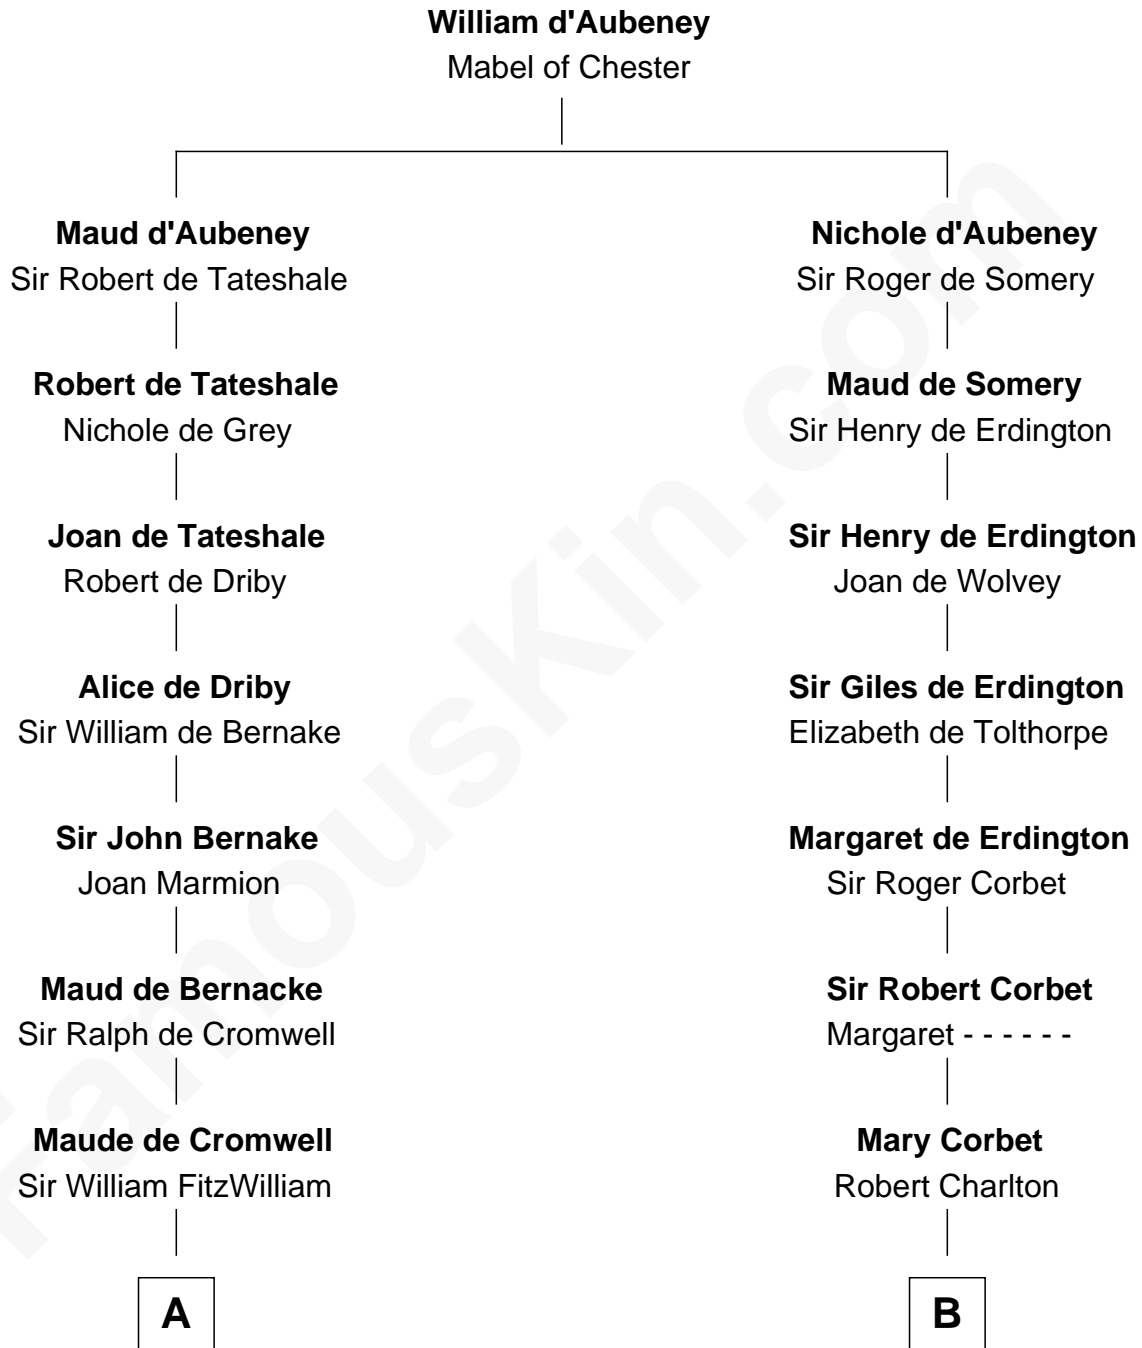

FamousKin.com

Relationship Chart of

Abigail (Smith) Adams

First Lady of President John Adams

18th cousin 1 time removed of

General Robert E. Lee

Confederate Army - U.S. Civil War

C