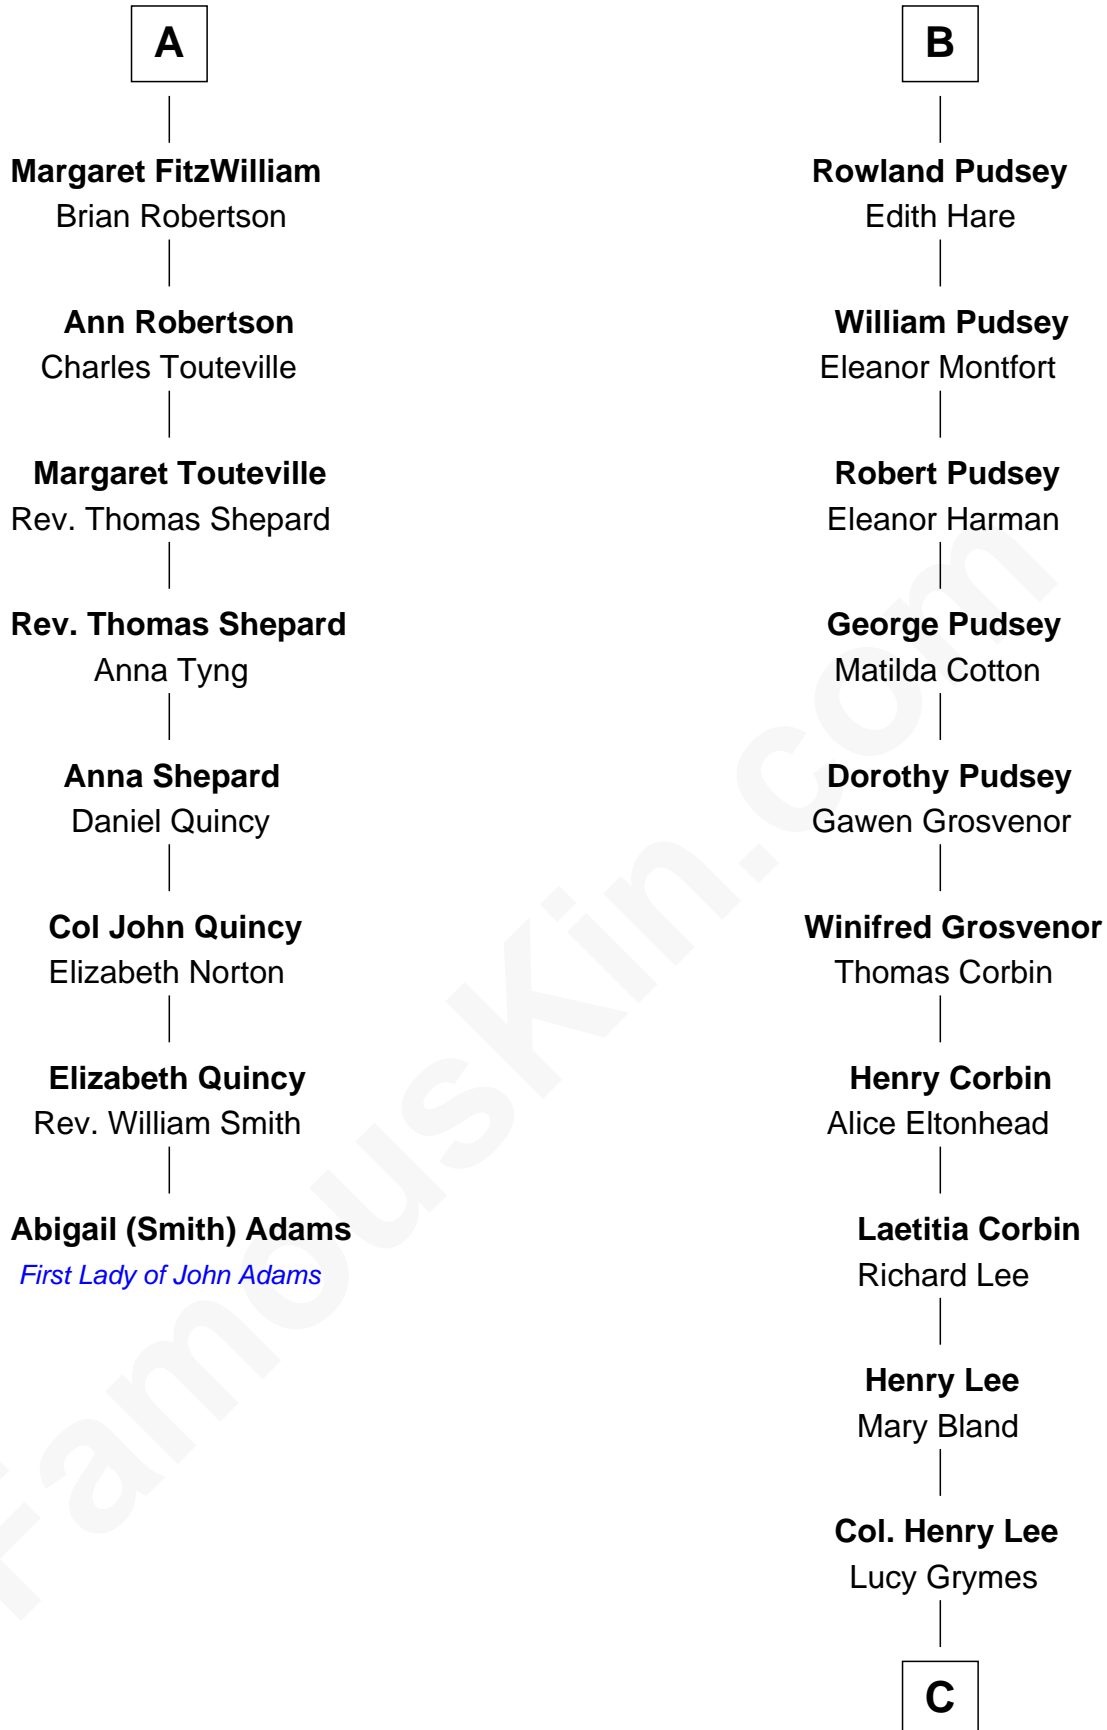

FamousKin.com

Relationship Chart of

Abigail (Smith) Adams

First Lady of President John Adams

14th cousin 4 times removed of

General Robert E. Lee

Confederate Army - U.S. Civil War

Sir John Marmion

Maud de Furnival

C

Maj. Gen. Henry Lee

Anne Hill Carter

General Robert E. Lee

Confederate Army - U.S. Civil War

FamousKin.com