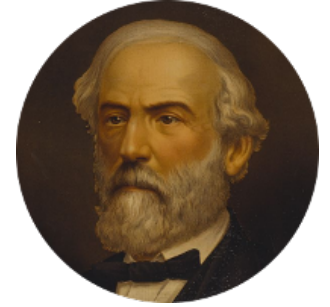

FamousKin.com

Relationship Chart of

Abigail (Smith) Adams

First Lady of President John Adams

15th cousin 4 times removed of

General Robert E. Lee

Confederate Army - U.S. Civil War

C

Col. Henry Lee

Lucy Grymes

Maj. Gen. Henry Lee

Anne Hill Carter

General Robert E. Lee

Confederate Army - U.S. Civil War

FamousKin.com