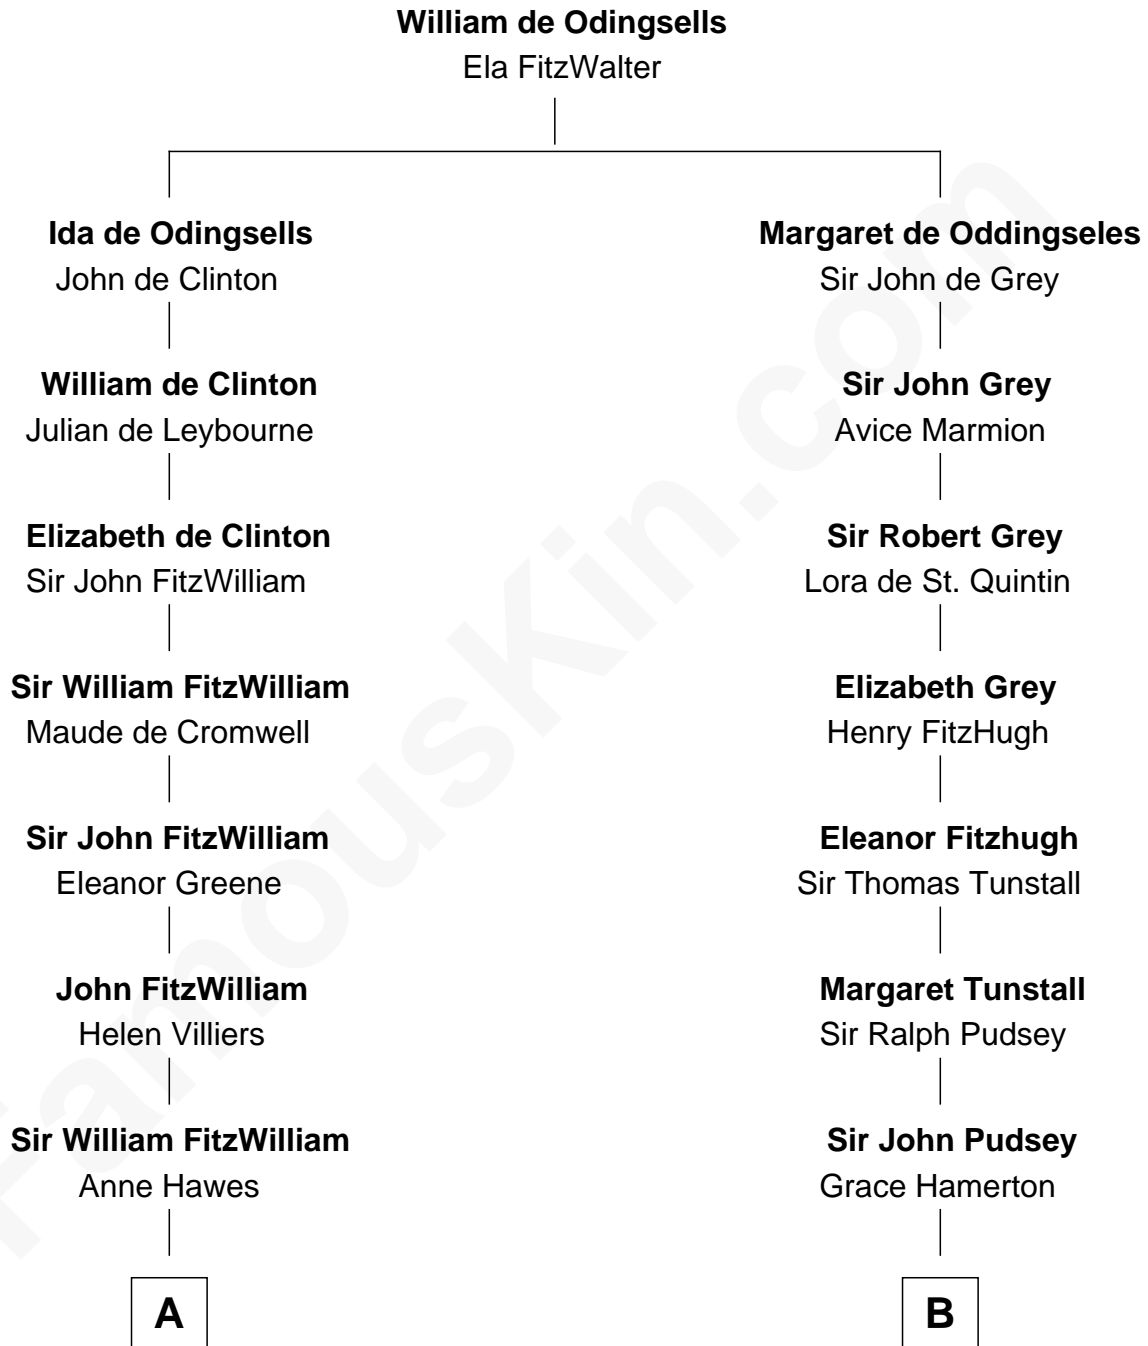

FamousKin.com

Relationship Chart of

Abigail (Smith) Adams

First Lady of President John Adams

15th cousin 4 times removed of

General Robert E. Lee

Confederate Army - U.S. Civil War

C

Col. Henry Lee

Lucy Grymes

Maj. Gen. Henry Lee

Anne Hill Carter

General Robert E. Lee

Confederate Army - U.S. Civil War

FamousKin.com