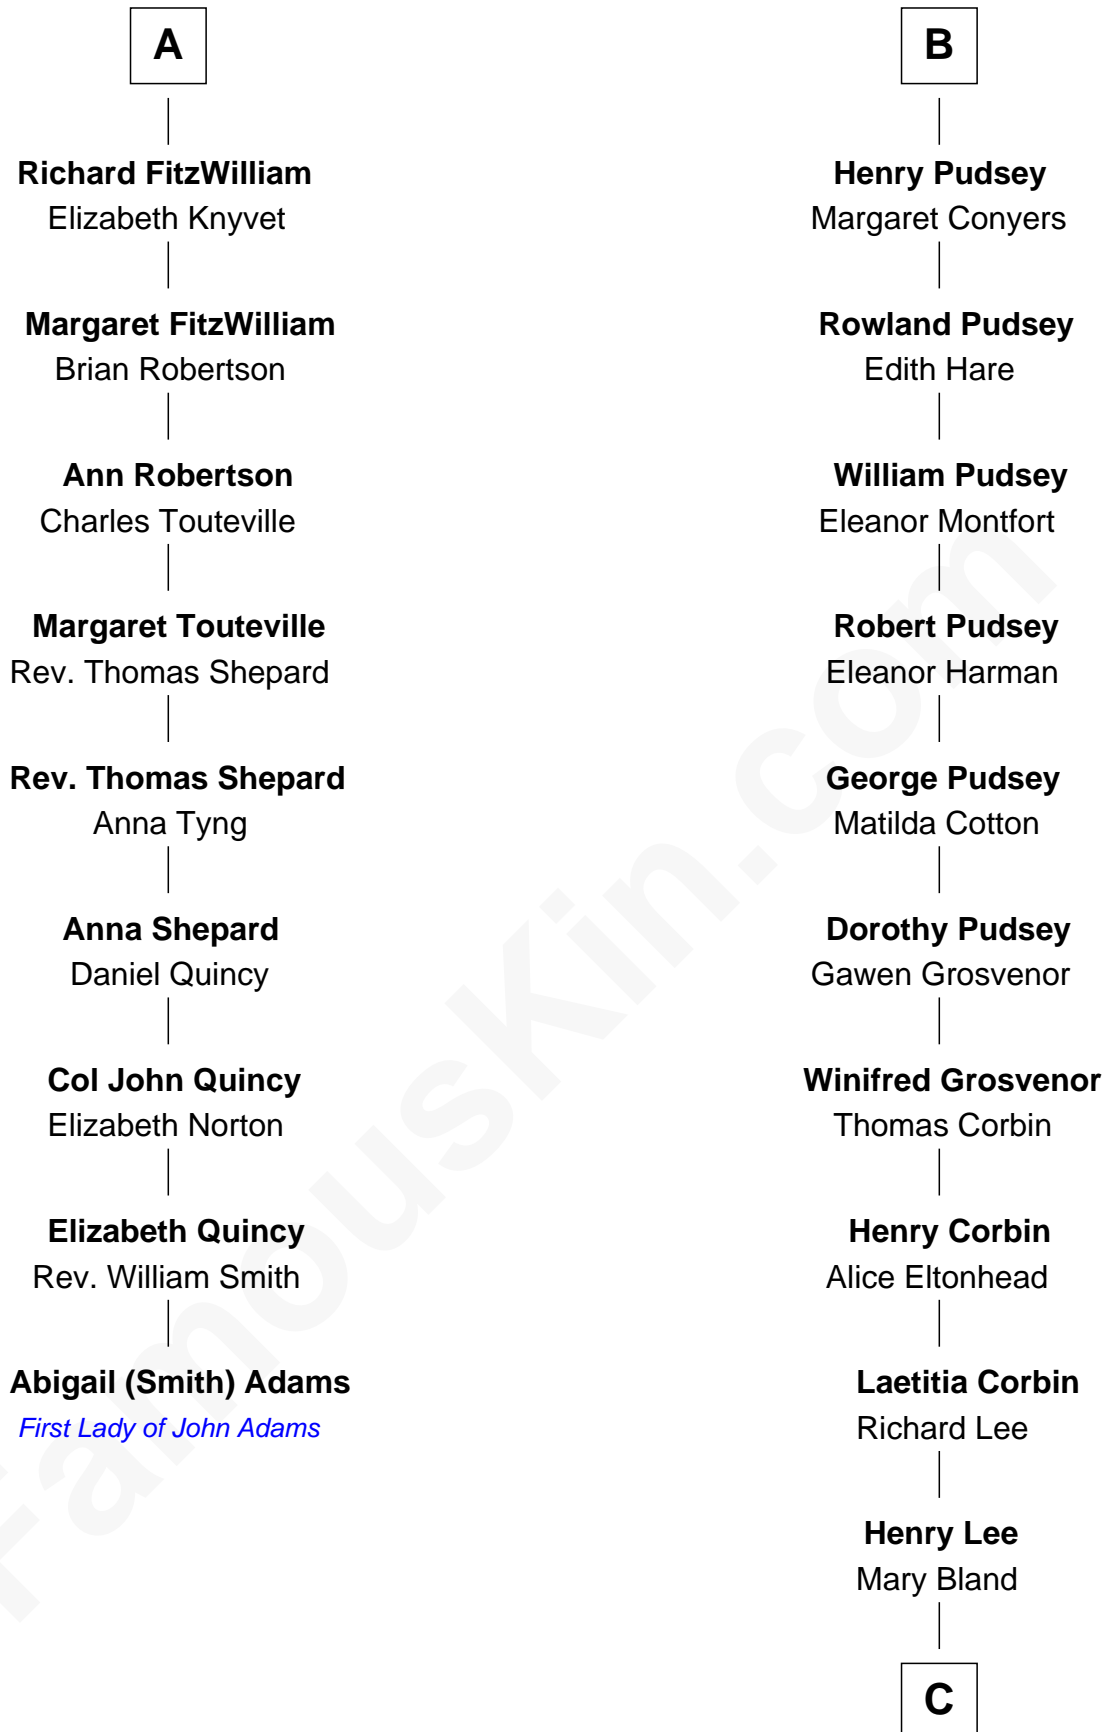

FamousKin.com

Relationship Chart of

Abigail (Smith) Adams

First Lady of President John Adams

15th cousin 4 times removed of

General Robert E. Lee

Confederate Army - U.S. Civil War

C

Col. Henry Lee

Lucy Grymes

Maj. Gen. Henry Lee

Anne Hill Carter

General Robert E. Lee

Confederate Army - U.S. Civil War

FamousKin.com