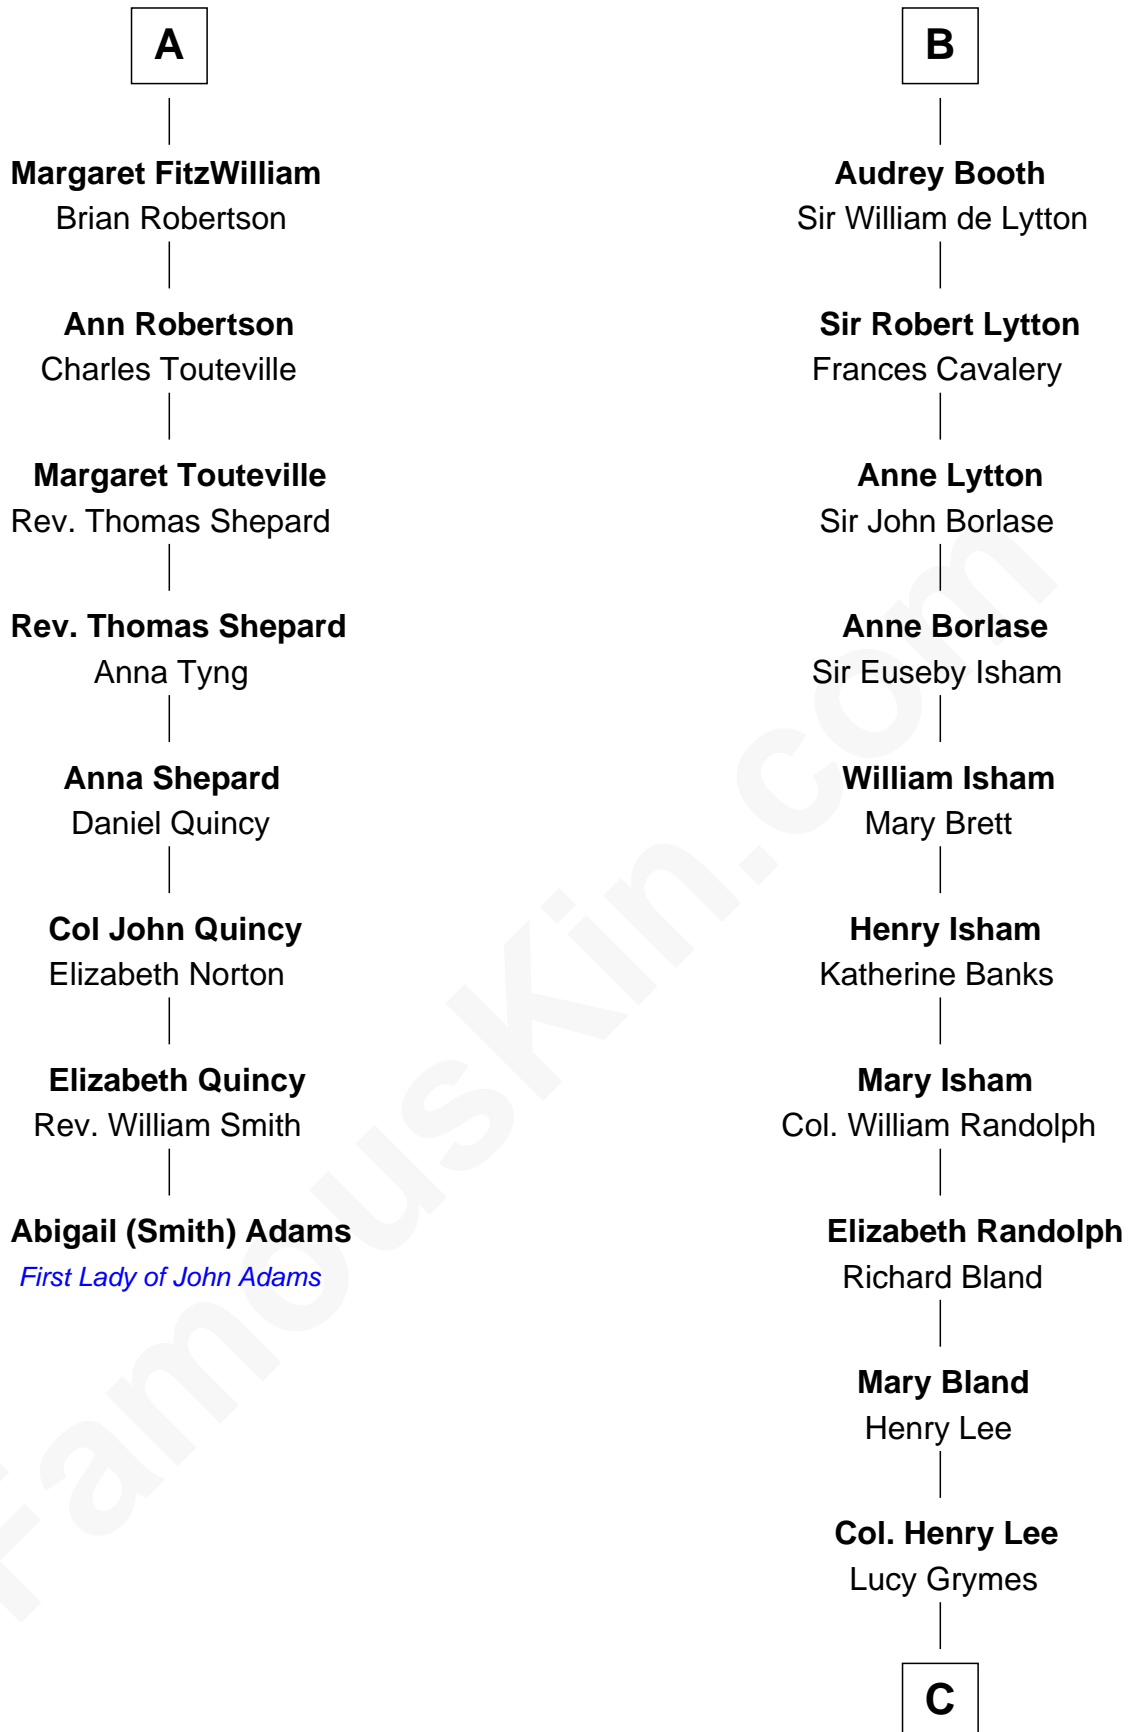

FamousKin.com

Relationship Chart of

Abigail (Smith) Adams

First Lady of President John Adams

14th cousin 4 times removed of

General Robert E. Lee

Confederate Army - U.S. Civil War

C

Maj. Gen. Henry Lee

Anne Hill Carter

General Robert E. Lee

Confederate Army - U.S. Civil War

FamousKin.com