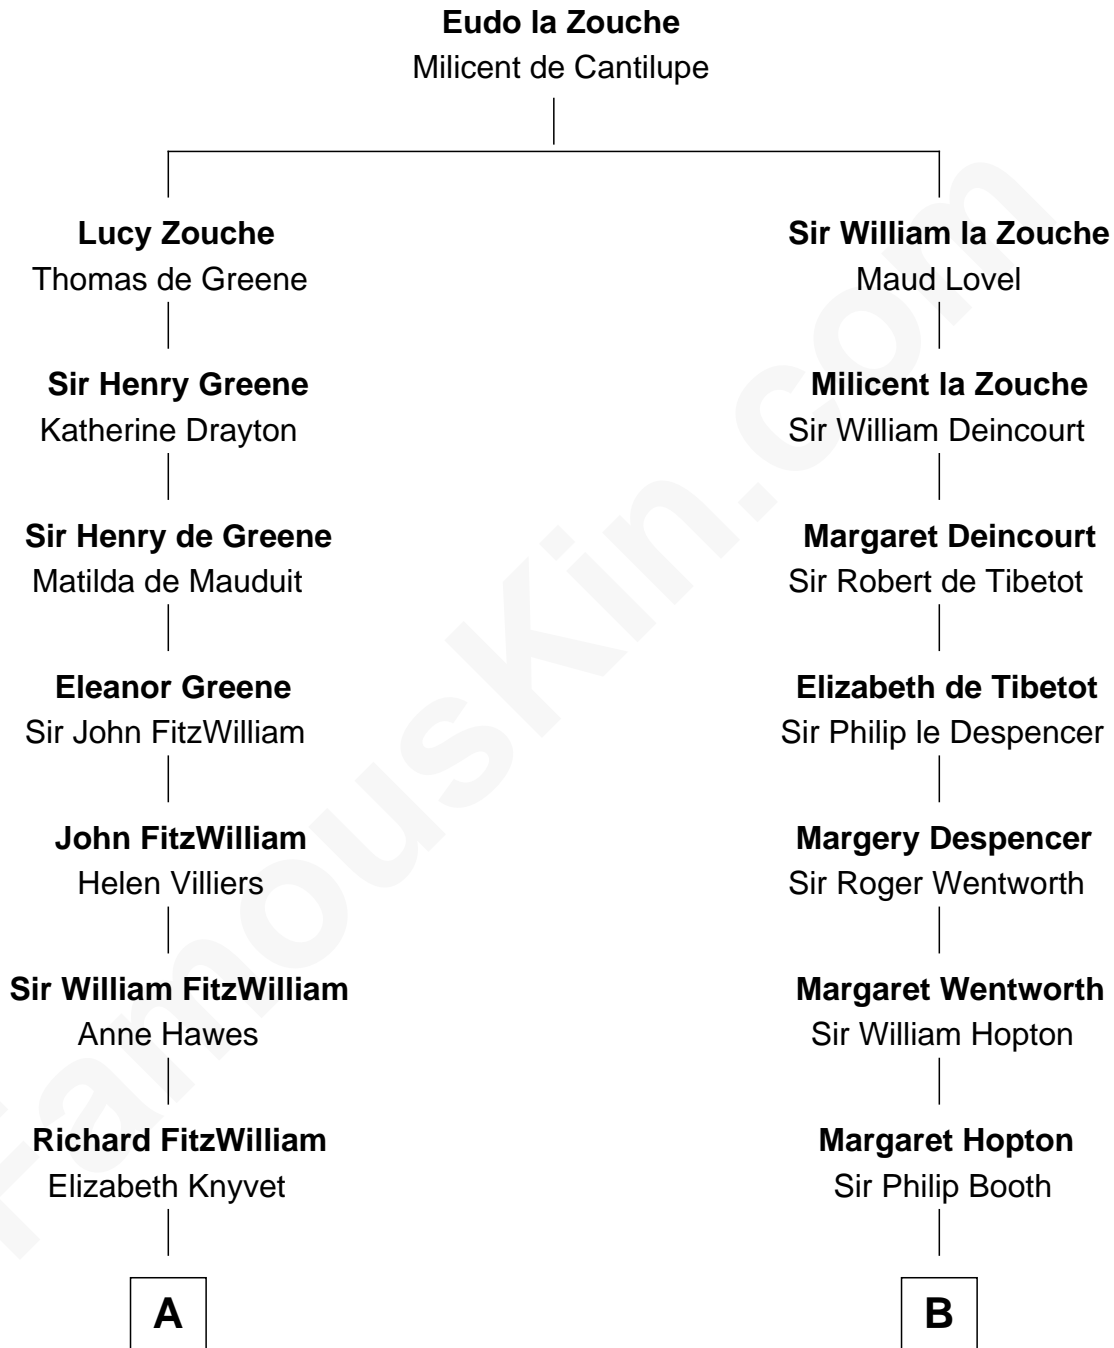

FamousKin.com

Relationship Chart of

Abigail (Smith) Adams

First Lady of President John Adams

14th cousin 4 times removed of

General Robert E. Lee

Confederate Army - U.S. Civil War

C

Maj. Gen. Henry Lee

Anne Hill Carter

General Robert E. Lee

Confederate Army - U.S. Civil War

FamousKin.com