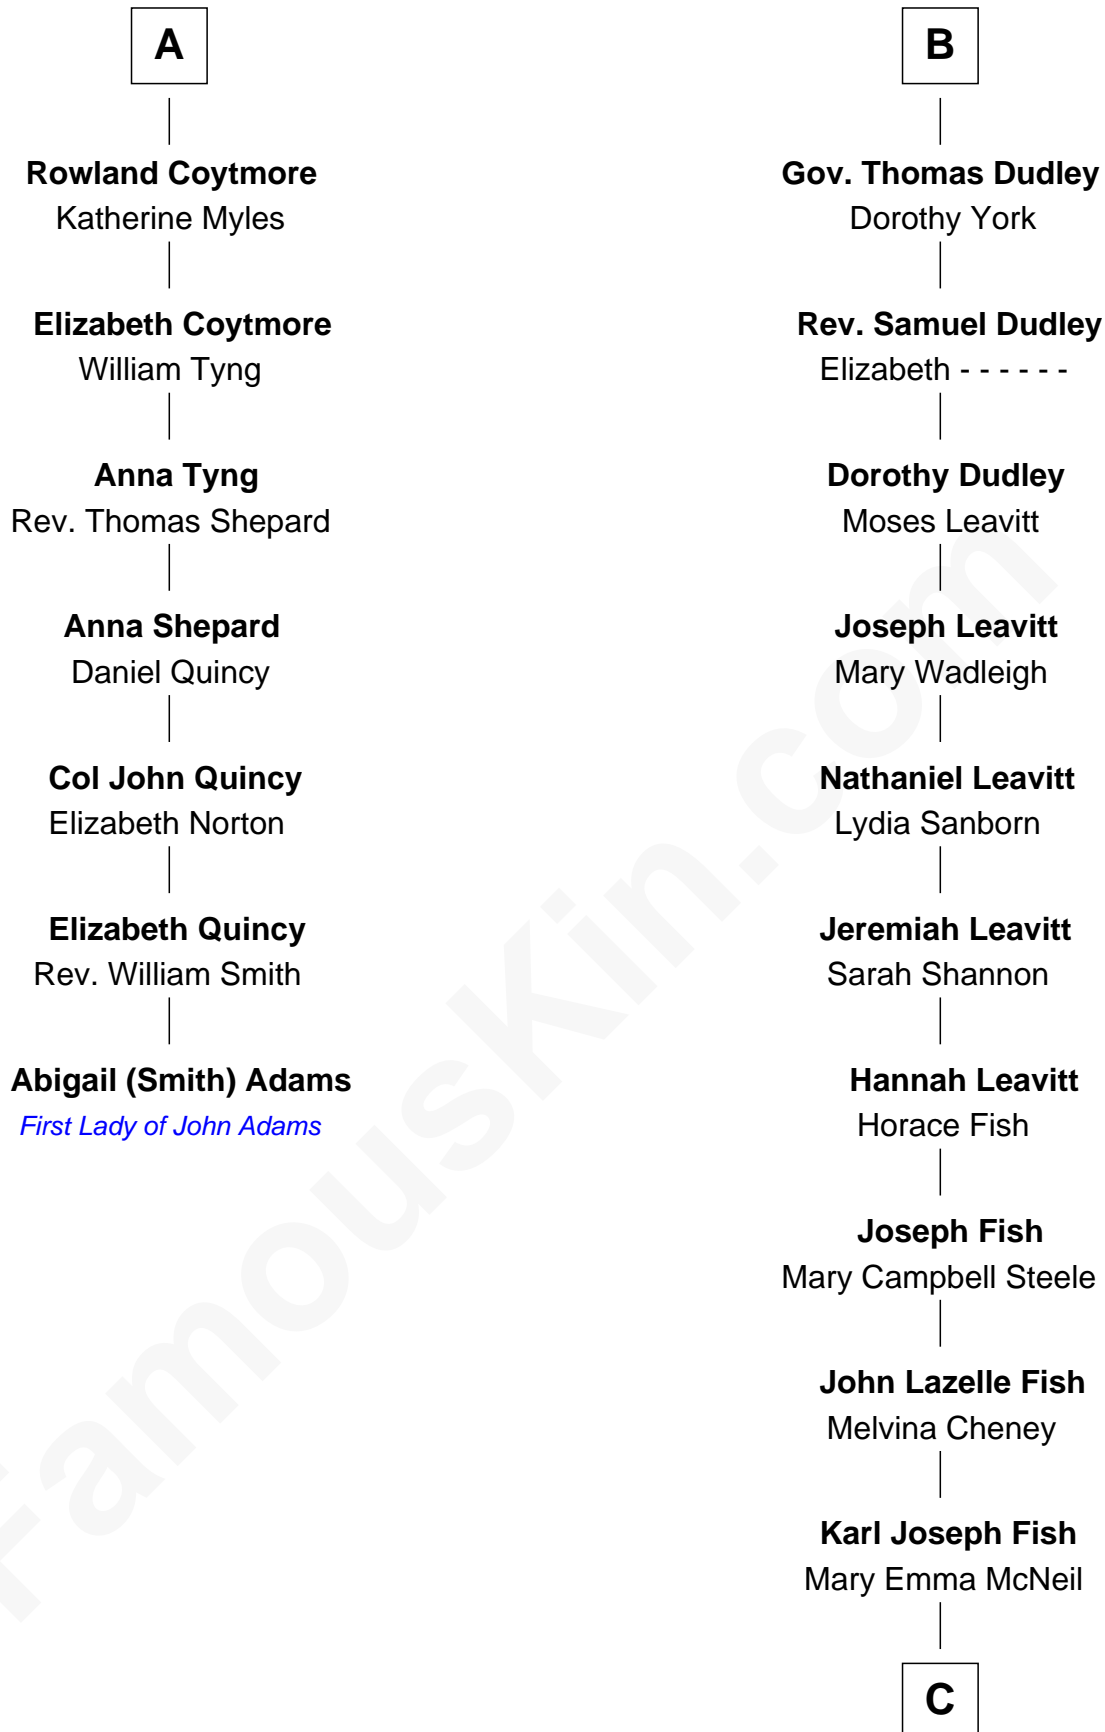

FamousKin.com

Relationship Chart of

Abigail (Smith) Adams

First Lady of President John Adams

13th cousin 6 times removed of

Keri Russell

TV and Movie Actress

C

Emma Inez Fish
Kermit Sylvester Stephens

Stephanie Stephens
David Harold Russell

Keri Russell
TV and Movie Actress

FamousKin.com