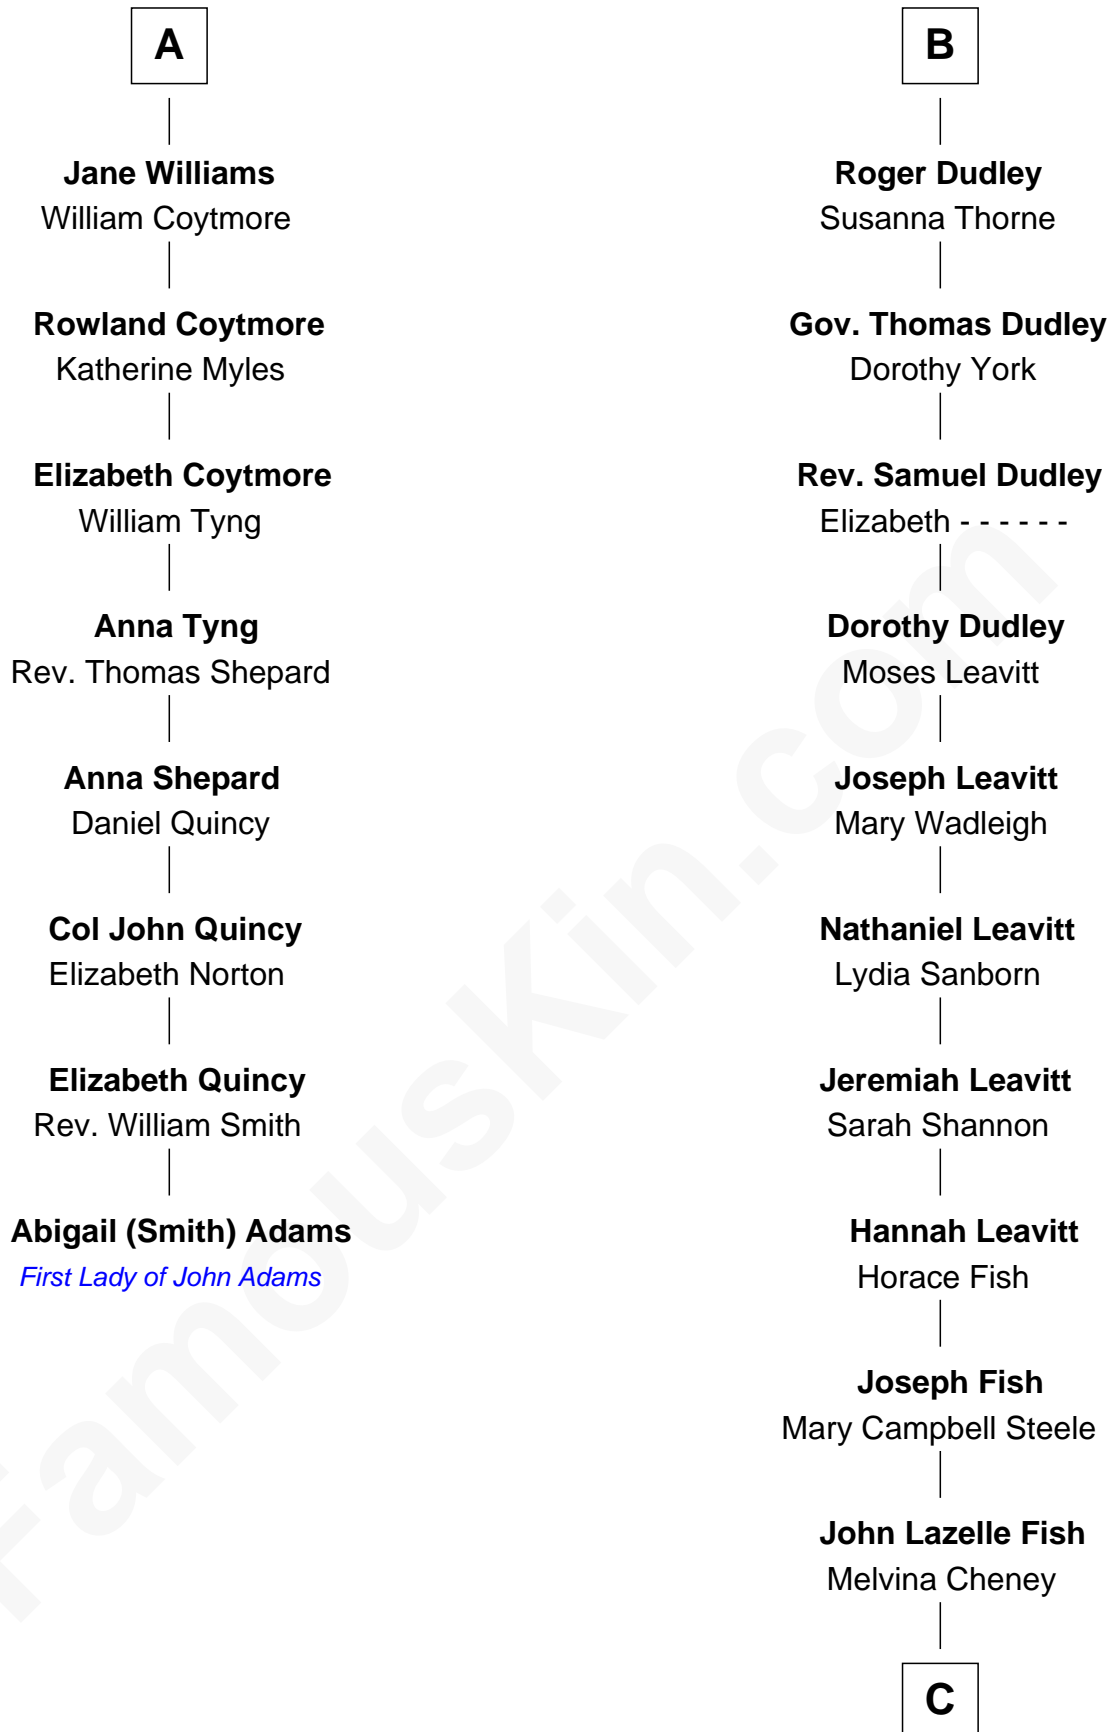

FamousKin.com

Relationship Chart of

Abigail (Smith) Adams

First Lady of President John Adams

14th cousin 6 times removed of

Keri Russell

TV and Movie Actress

C

Karl Joseph Fish
Mary Emma McNeil

Emma Inez Fish
Kermit Sylvester Stephens

Stephanie Stephens
David Harold Russell

Keri Russell
TV and Movie Actress

FamousKin.com