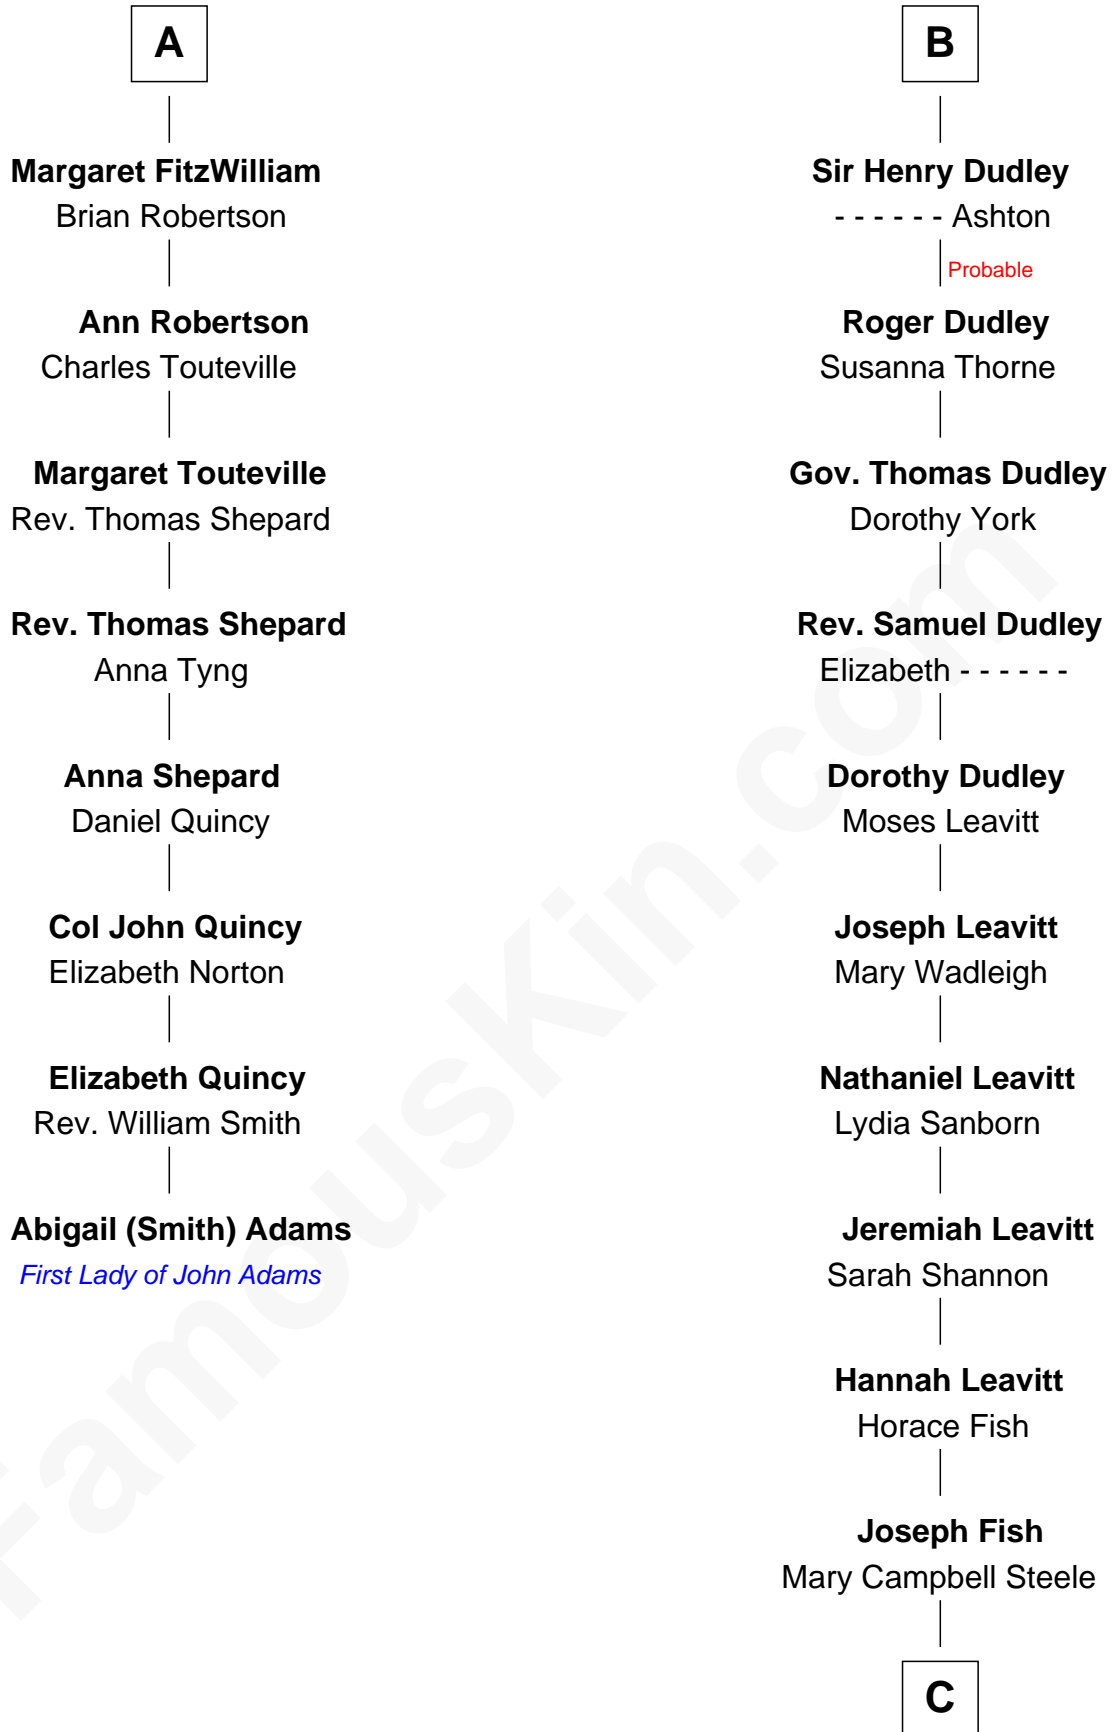

## Relationship Chart of

### Abigail (Smith) Adams

First Lady of President John Adams

14th cousin 7 times removed of

**Keri Russell**

TV and Movie Actress

**Eudo la Zouche**  
Milicent de Cantilupe

C

**John Lazelle Fish**

Melvina Cheney

**Karl Joseph Fish**

Mary Emma McNeil

**Emma Inez Fish**

Kermit Sylvester Stephens

**Stephanie Stephens**

David Harold Russell

**Keri Russell**