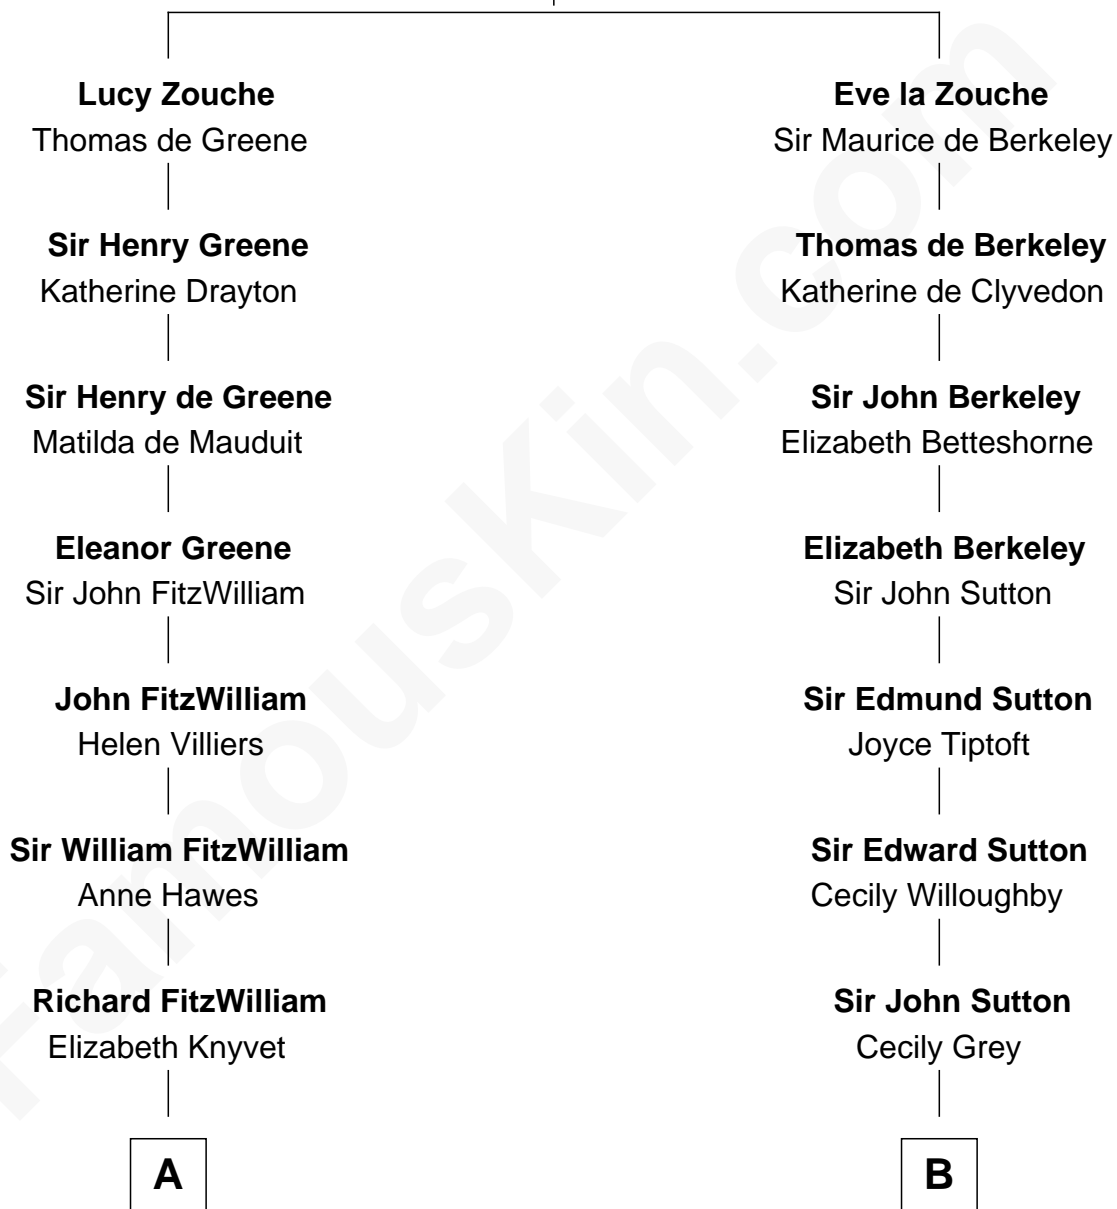

## Relationship Chart of

### Abigail (Smith) Adams

First Lady of President John Adams

14th cousin 7 times removed of

**Keri Russell**

TV and Movie Actress

**Eudo la Zouche**  
Milicent de Cantilupe

C

**John Lazelle Fish**

Melvina Cheney

**Karl Joseph Fish**

Mary Emma McNeil

**Emma Inez Fish**

Kermit Sylvester Stephens

**Stephanie Stephens**

David Harold Russell

**Keri Russell**