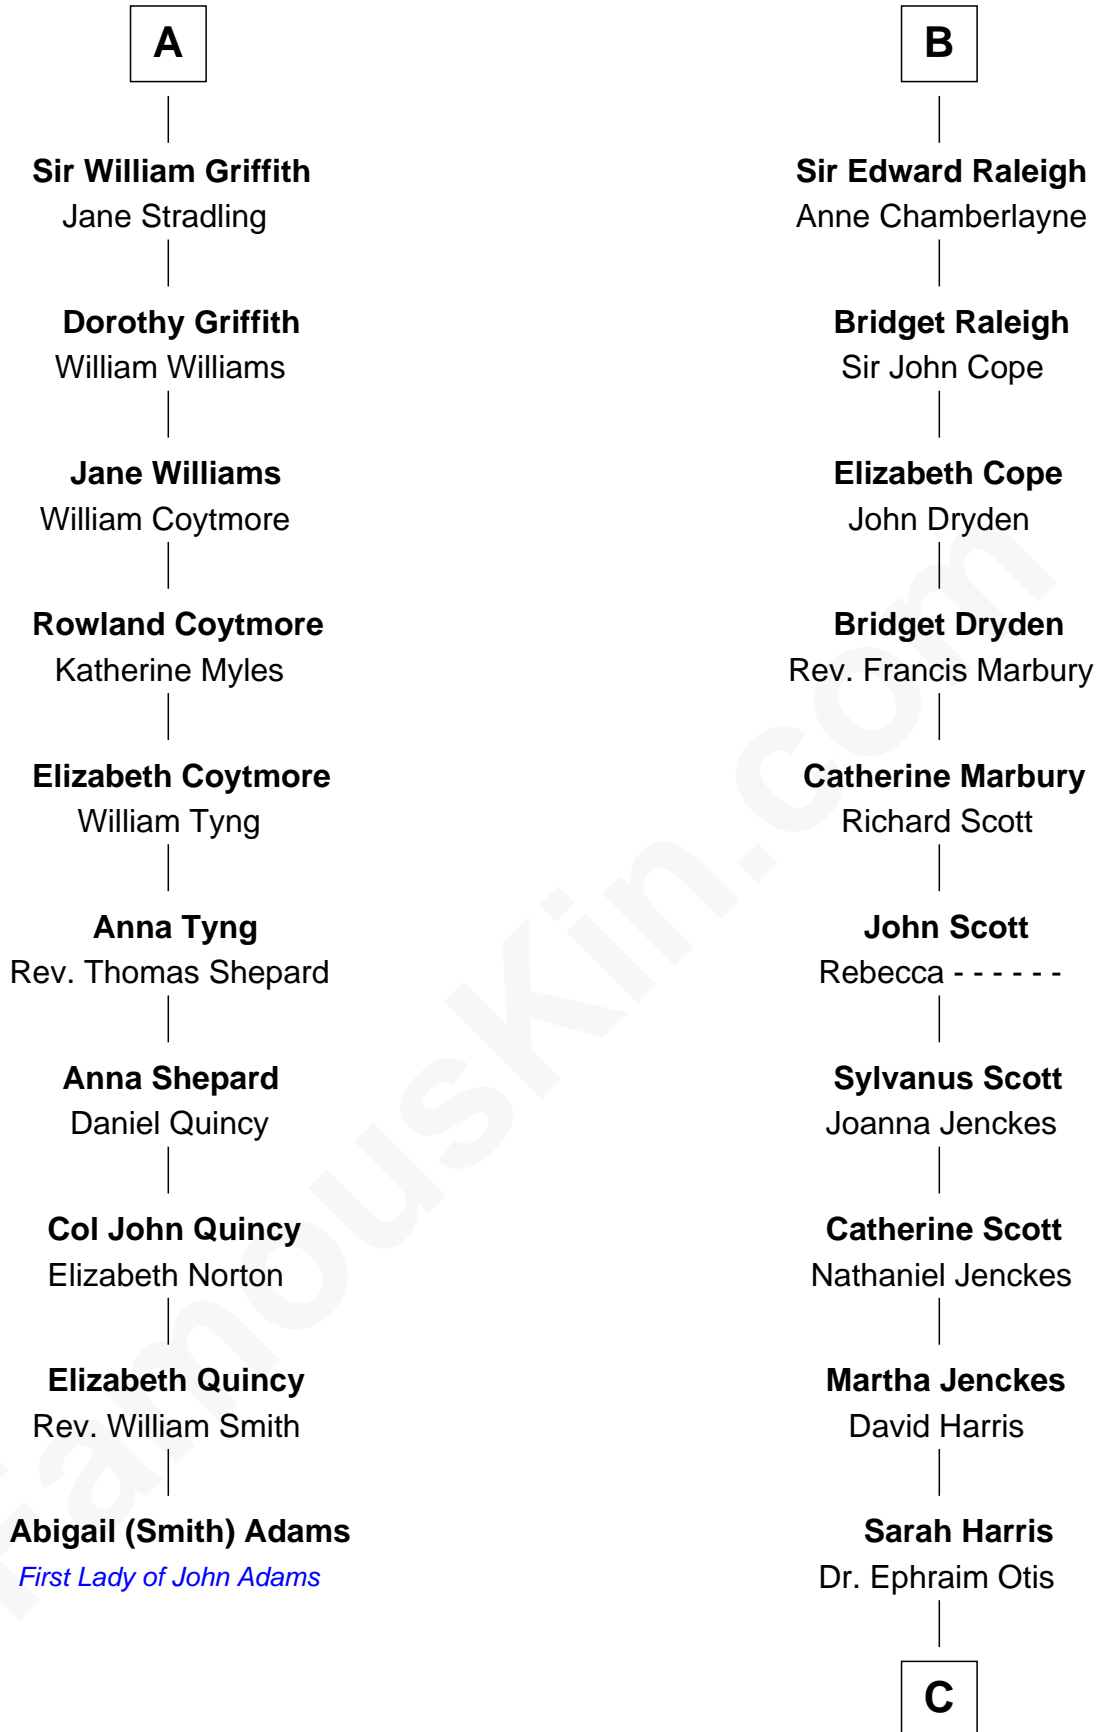

**FamousKin.com**  
**Relationship Chart of**  
**Abigail (Smith) Adams**  
*First Lady of President John Adams*

16th cousin 5 times removed of

**Amelia Earhart**  
*Aviation Pioneer*

**C**

**Dr. Ephraim Otis**

Mary Cornell

**Isaac Otis**

Caroline Abigail Curtis

**Alfred Gideon Otis**

Amelia Josephine Harres

**Amelia Otis**

Edwin Stanton Earhart

**Amelia Earhart**