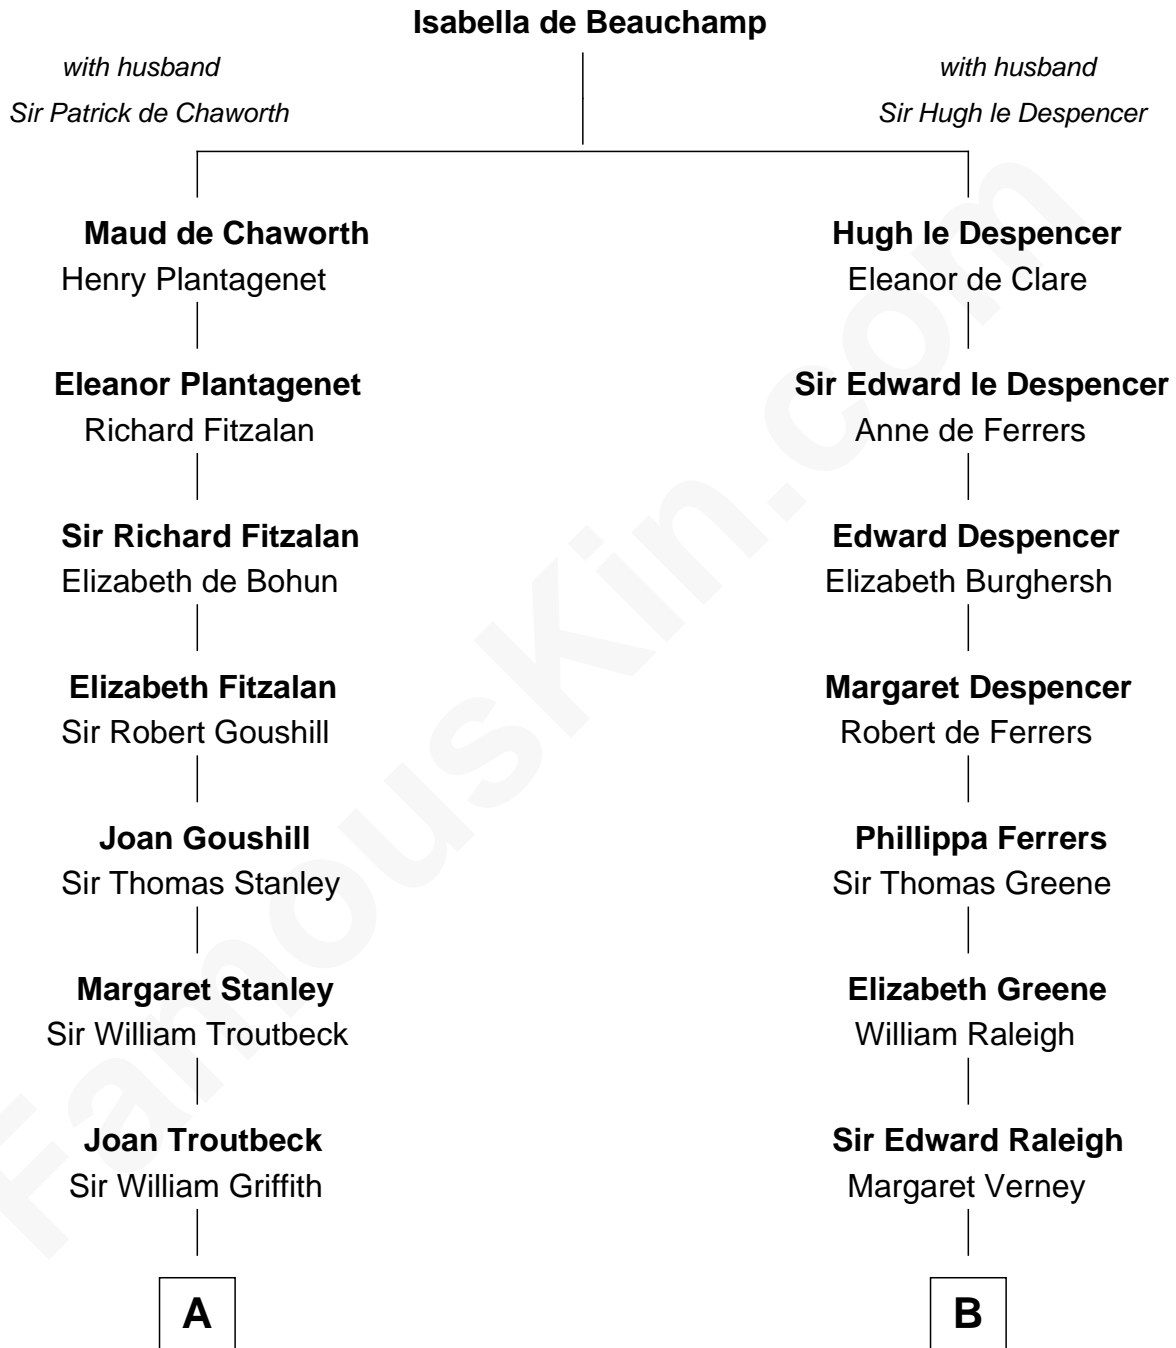

**FamousKin.com**  
**Relationship Chart of**  
**Abigail (Smith) Adams**  
*First Lady of President John Adams*

16th cousin 5 times removed of

**Amelia Earhart**  
*Aviation Pioneer*

**C**

**Dr. Ephraim Otis**

Mary Cornell

**Isaac Otis**

Caroline Abigail Curtis

**Alfred Gideon Otis**

Amelia Josephine Harres

**Amelia Otis**

Edwin Stanton Earhart

**Amelia Earhart**