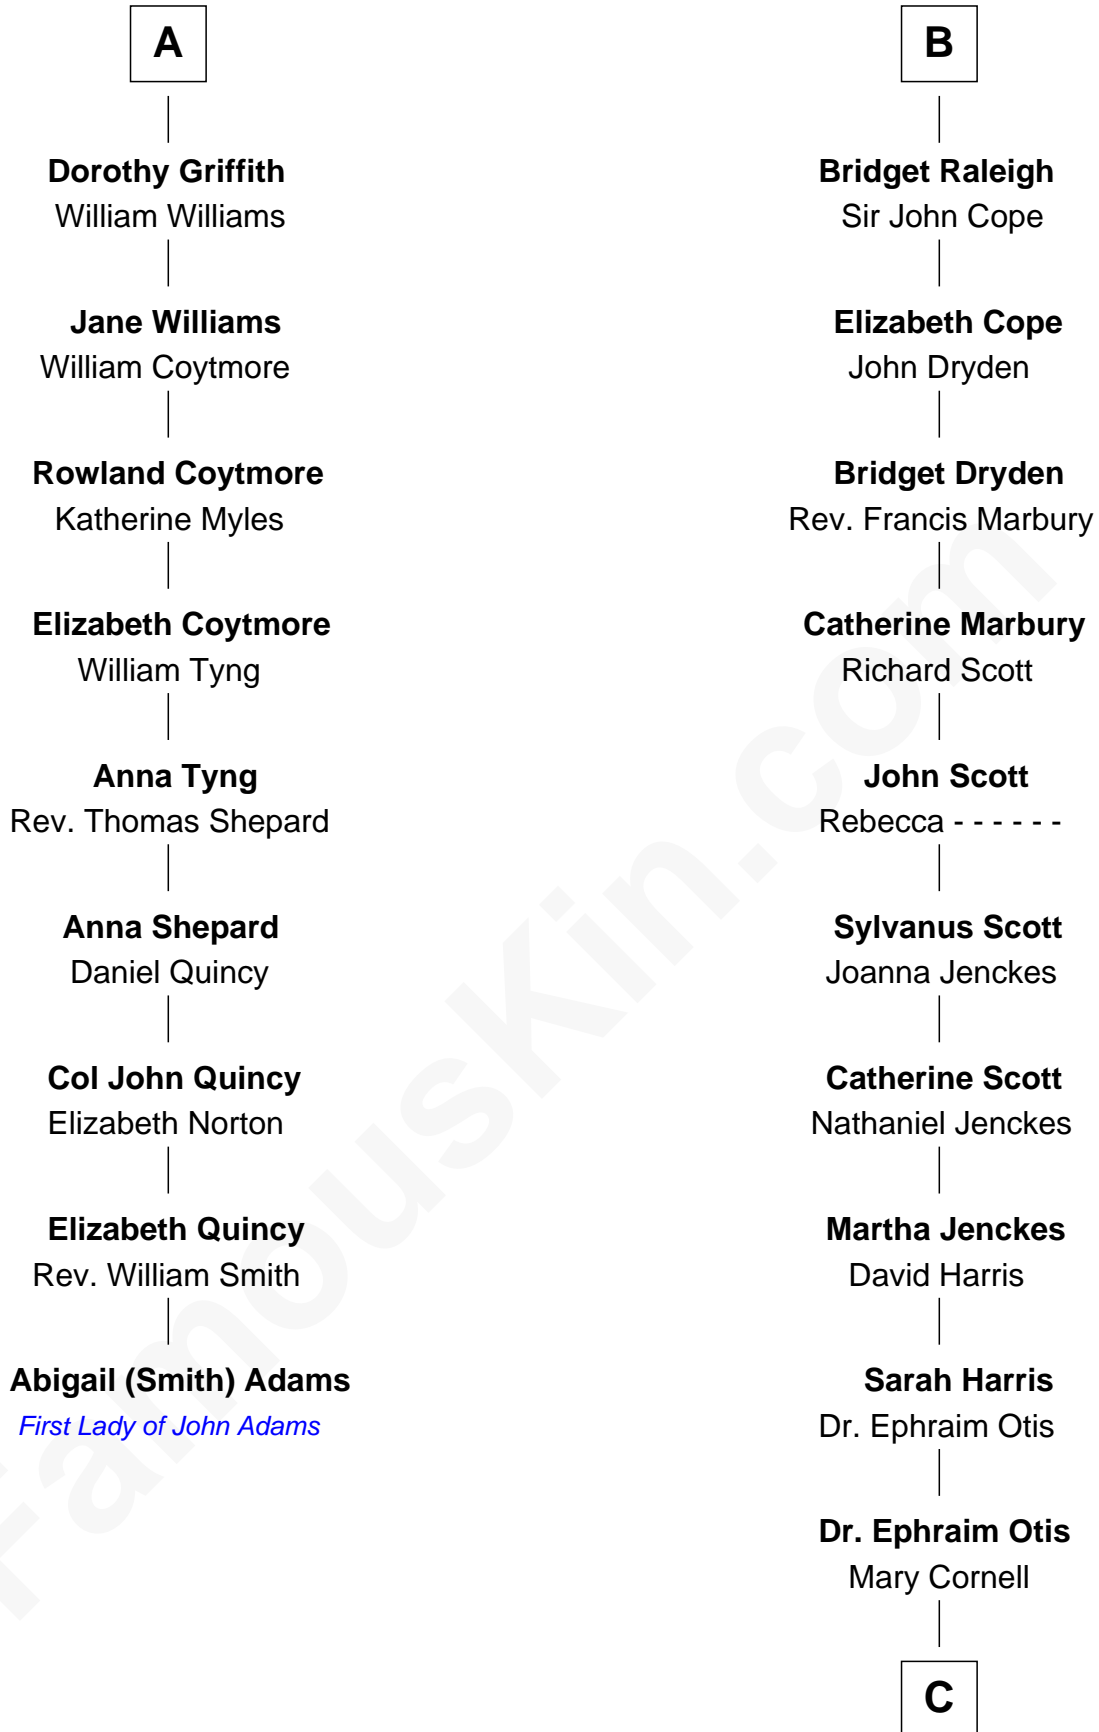

FamousKin.com

Relationship Chart of

Abigail (Smith) Adams

First Lady of President John Adams

15th cousin 5 times removed of

Amelia Earhart
Aviation Pioneer

Edmund Fitzalan
Alice de Warenne

C

Isaac Otis

Caroline Abigail Curtis

Alfred Gideon Otis

Amelia Josephine Harres

Amelia Otis

Edwin Stanton Earhart

Amelia Earhart

Aviation Pioneer