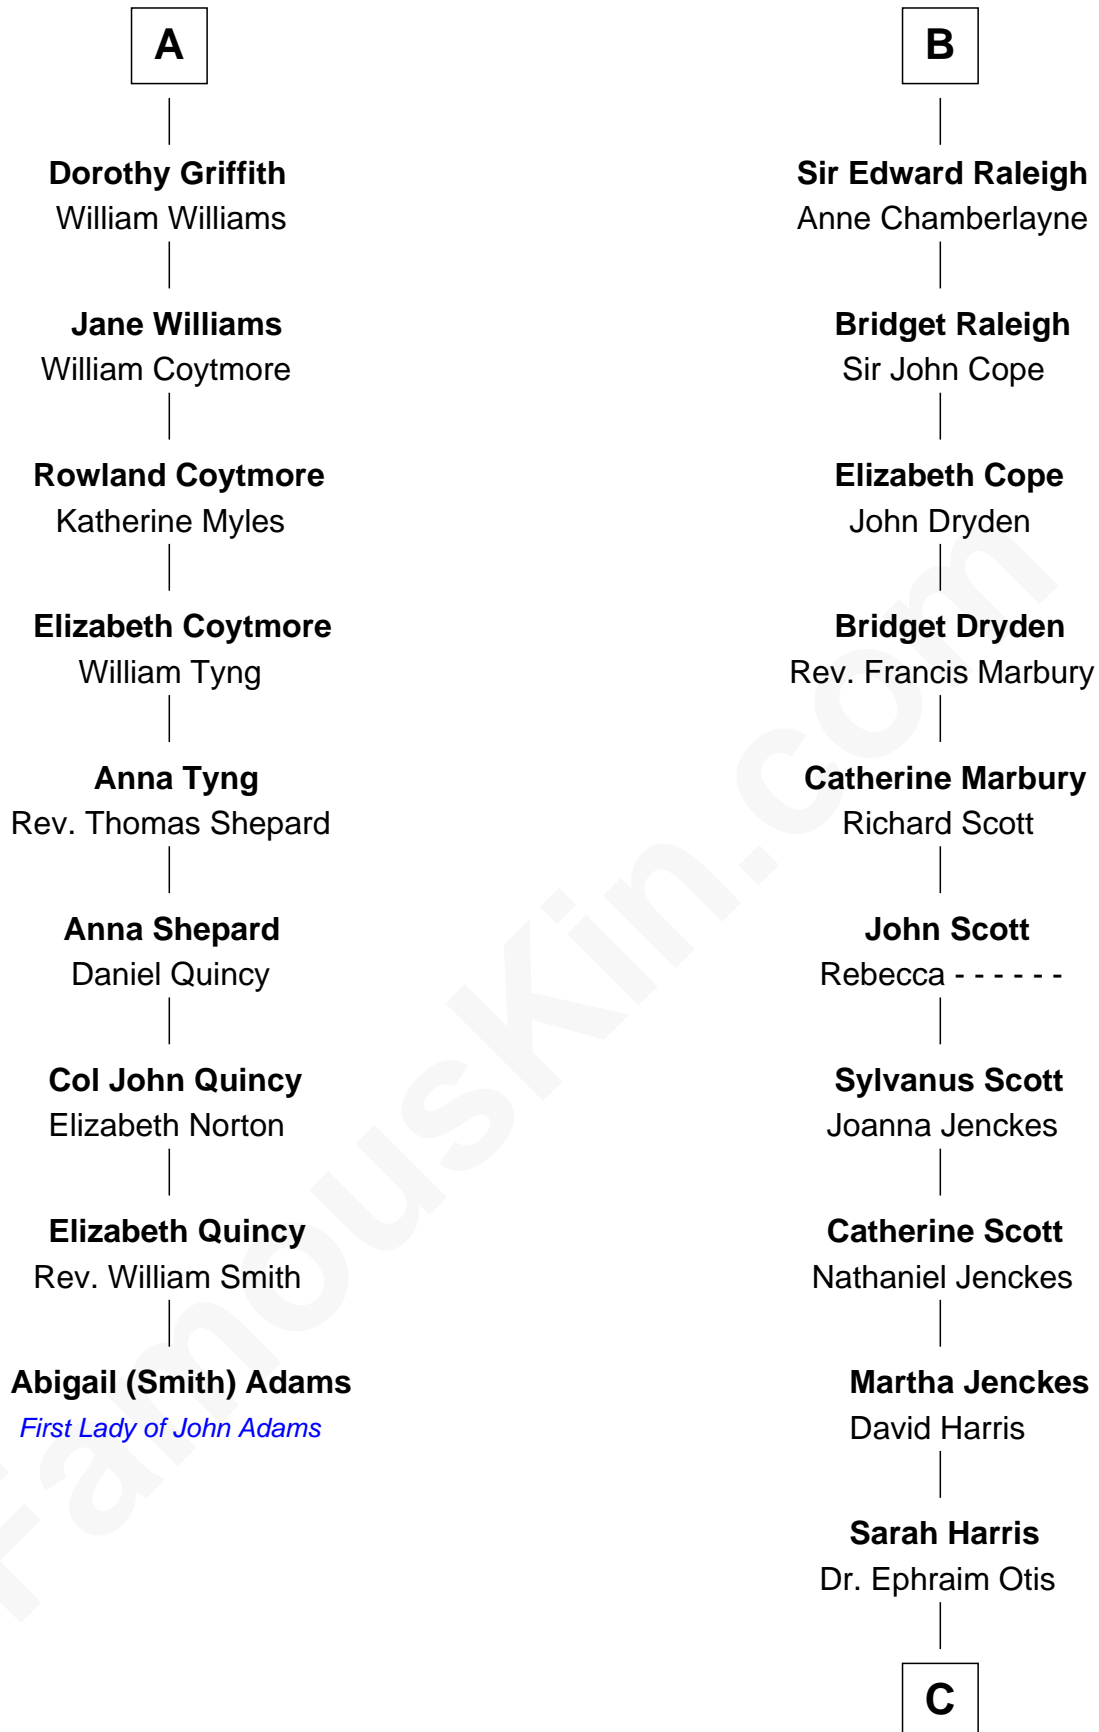

FamousKin.com
Relationship Chart of
Abigail (Smith) Adams
First Lady of President John Adams

15th cousin 6 times removed of

Amelia Earhart
Aviation Pioneer

Humphrey de Bohun
 Elizabeth Plantagenet

C

Dr. Ephraim Otis

Mary Cornell

Isaac Otis

Caroline Abigail Curtis

Alfred Gideon Otis

Amelia Josephine Harres

Amelia Otis

Edwin Stanton Earhart

Amelia Earhart