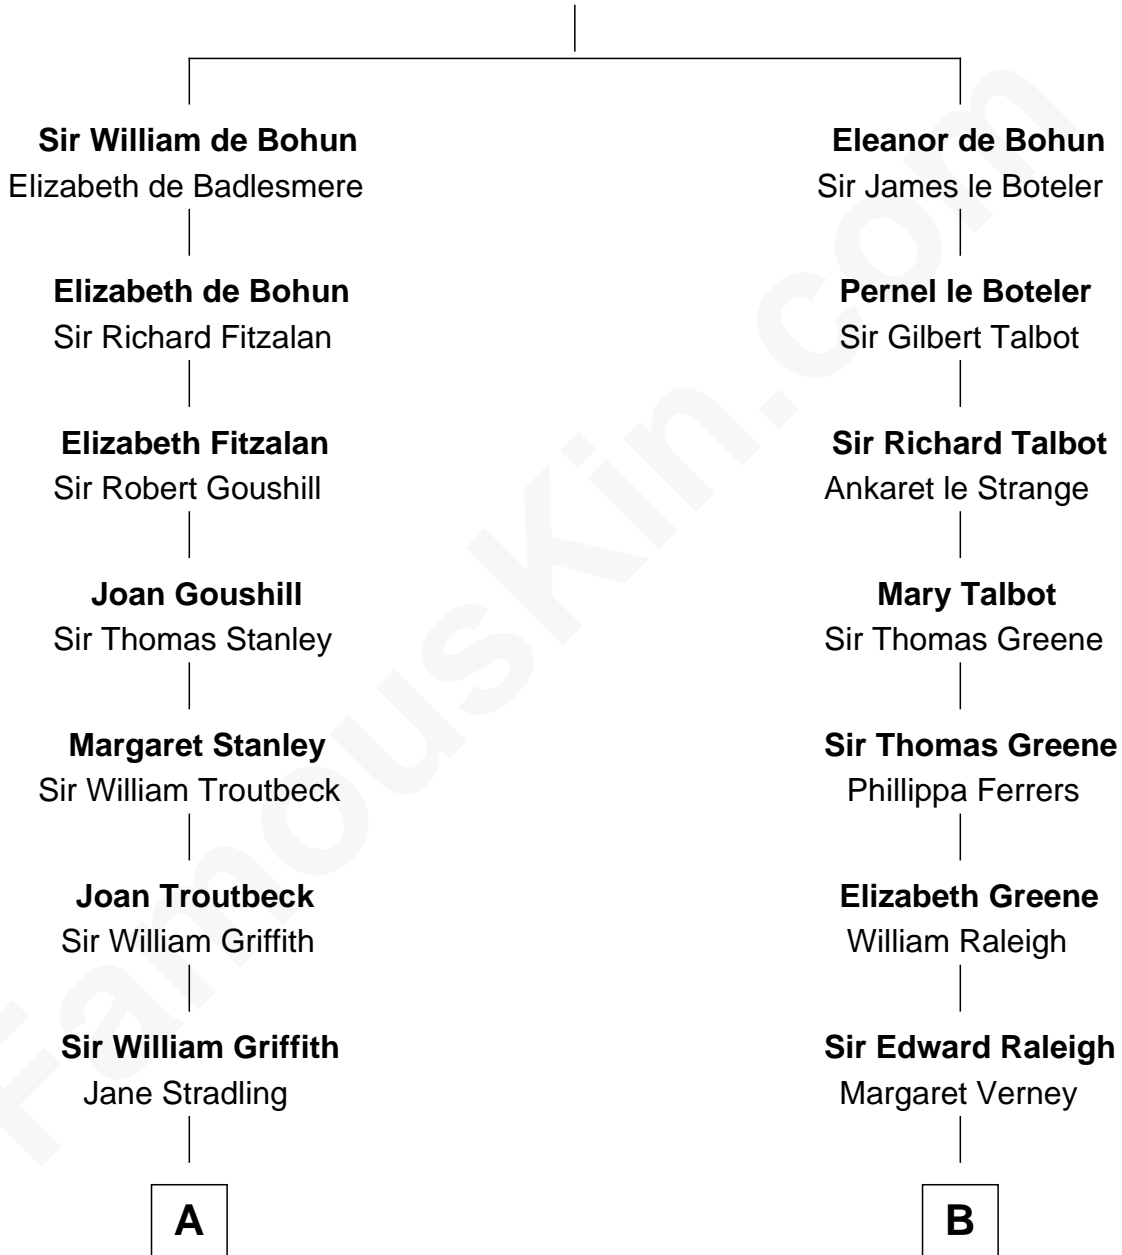

FamousKin.com
Relationship Chart of
Abigail (Smith) Adams
First Lady of President John Adams

15th cousin 6 times removed of

Amelia Earhart
Aviation Pioneer

Humphrey de Bohun
 Elizabeth Plantagenet

C

Dr. Ephraim Otis

Mary Cornell

Isaac Otis

Caroline Abigail Curtis

Alfred Gideon Otis

Amelia Josephine Harres

Amelia Otis

Edwin Stanton Earhart

Amelia Earhart