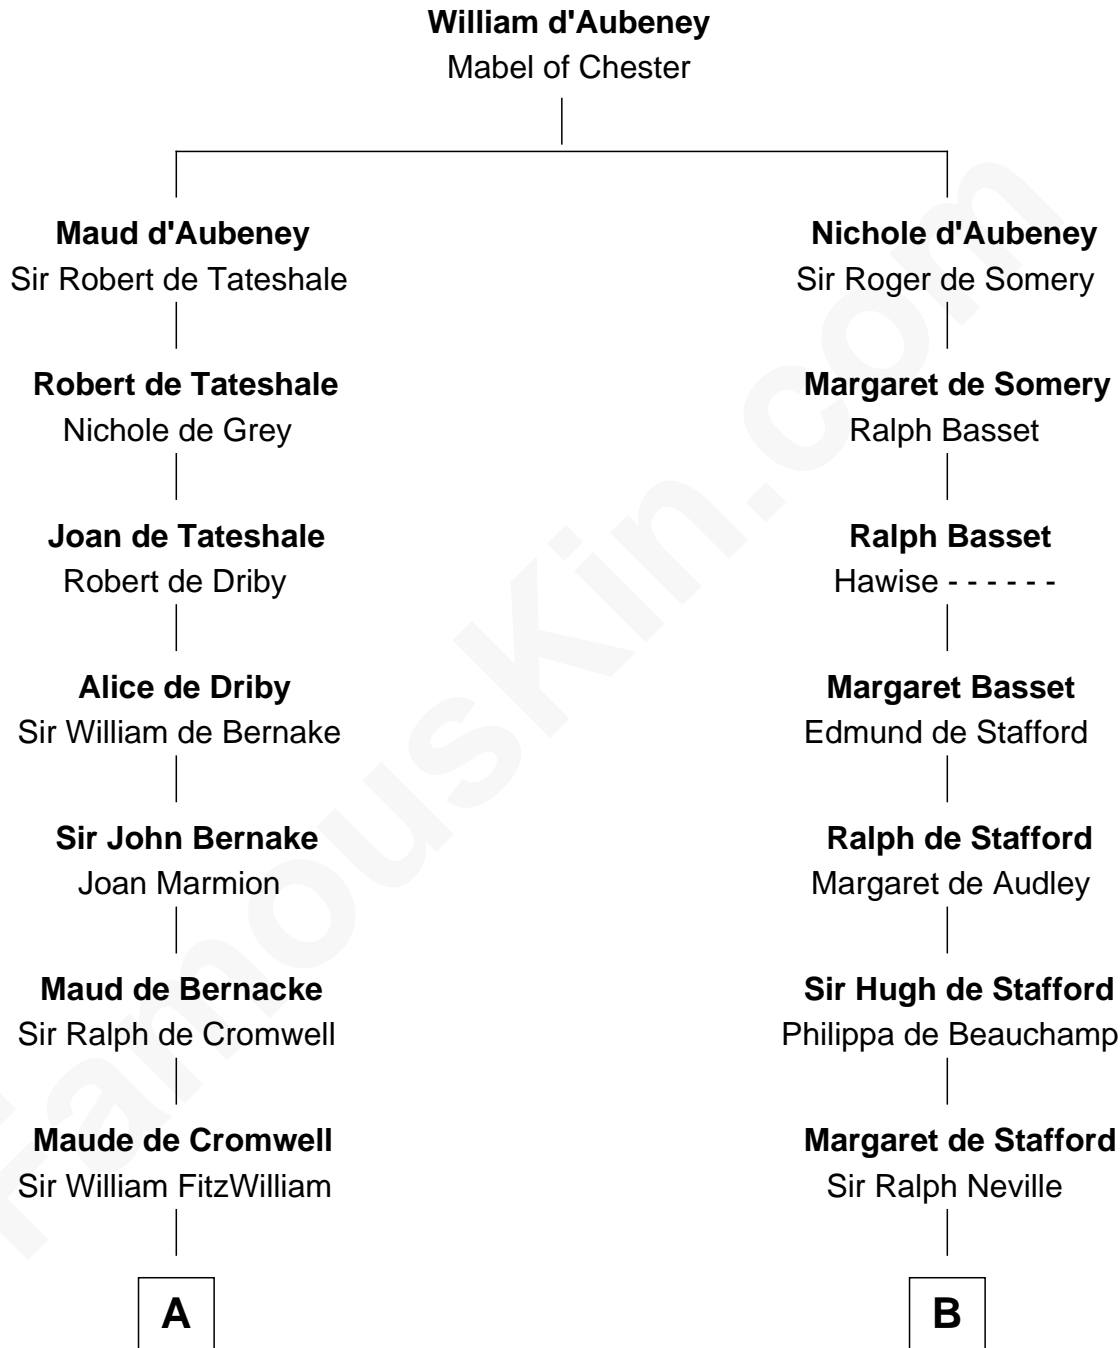

FamousKin.com

Relationship Chart of

Abigail (Smith) Adams

First Lady of President John Adams

18th cousin 1 time removed of

William Henry Harrison

9th U.S. President

C

Elizabeth Quincy
Rev. William Smith

Abigail (Smith) Adams
First Lady of John Adams

D

Benjamin Harrison
Anne Carter

Benjamin Harrison
Elizabeth Bassett

William Henry Harrison
9th U.S. President

FamousKin.com