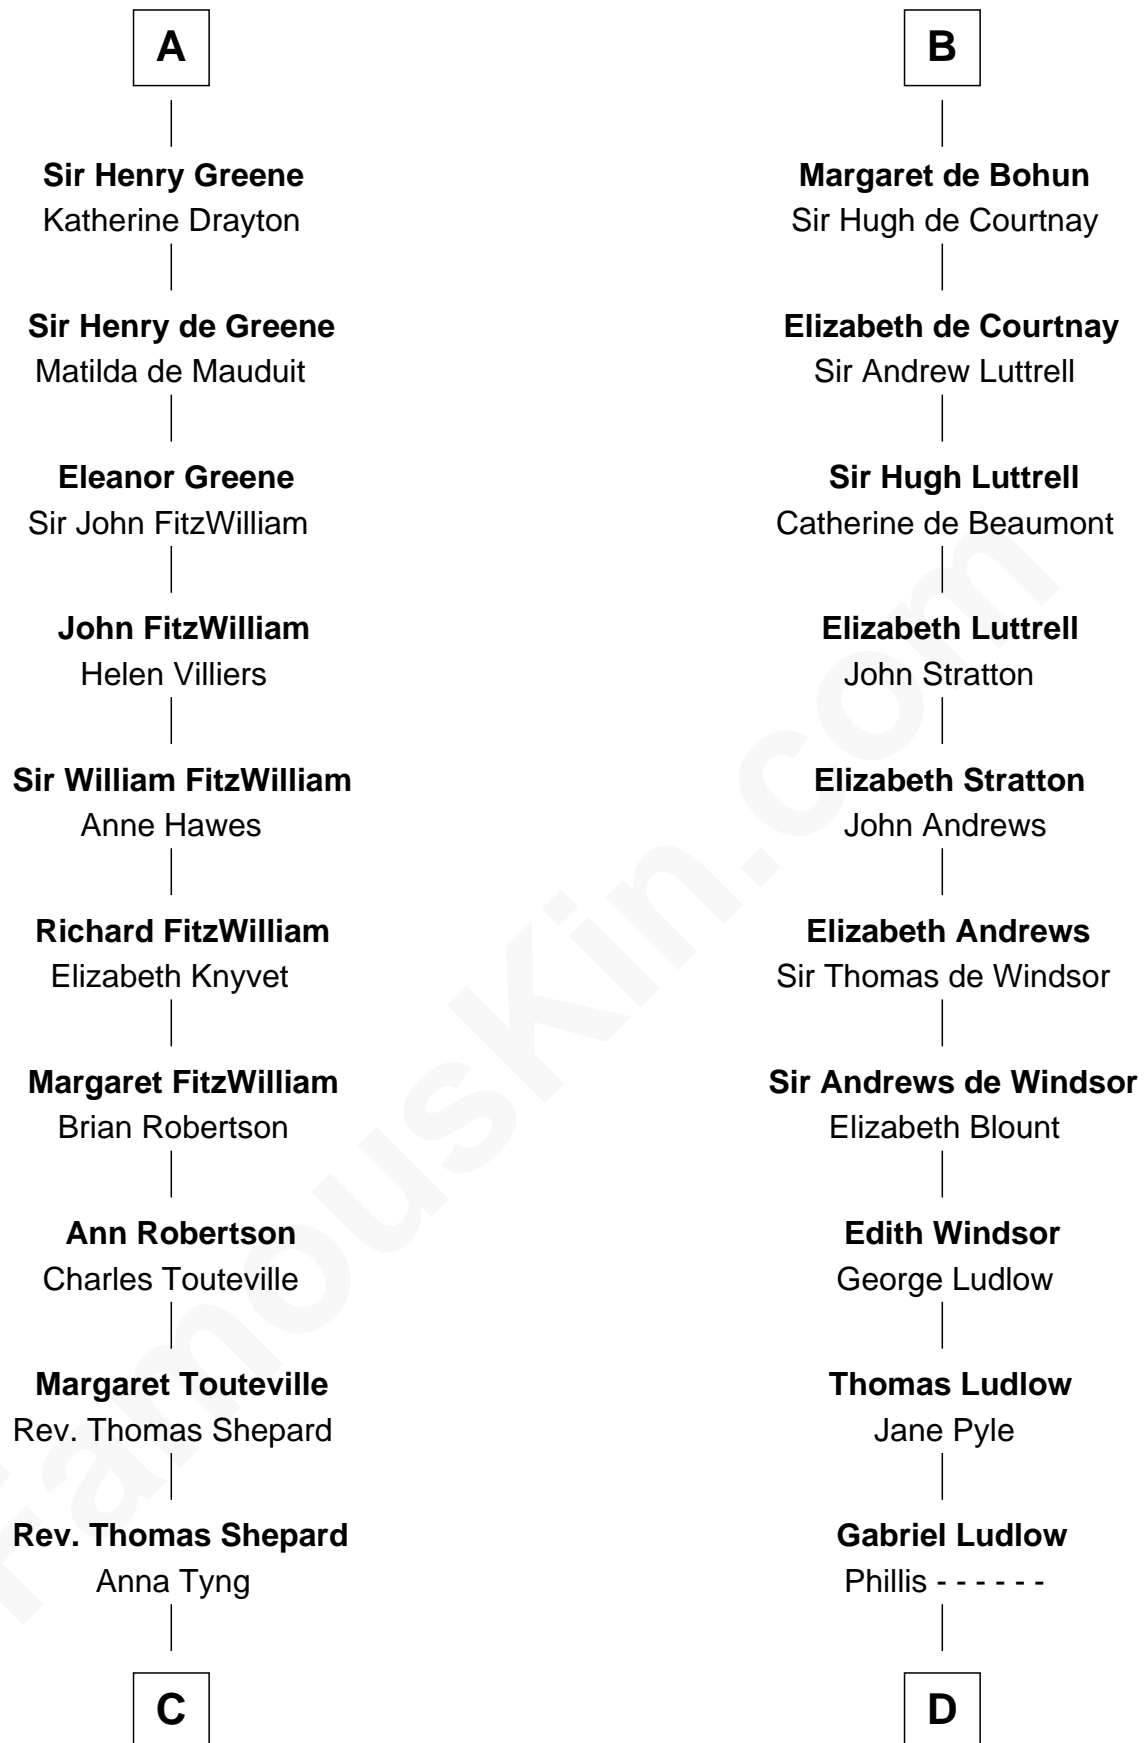

FamousKin.com Relationship Chart of

Abigail (Smith) Adams

First Lady of President John Adams

20th cousin 1 time removed of

William Henry Harrison

9th U.S. President

Enna MacMurrough

C

Anna Shepard

Daniel Quincy

Col John Quincy

Elizabeth Norton

Elizabeth Quincy

Rev. William Smith

Abigail (Smith) Adams

First Lady of John Adams