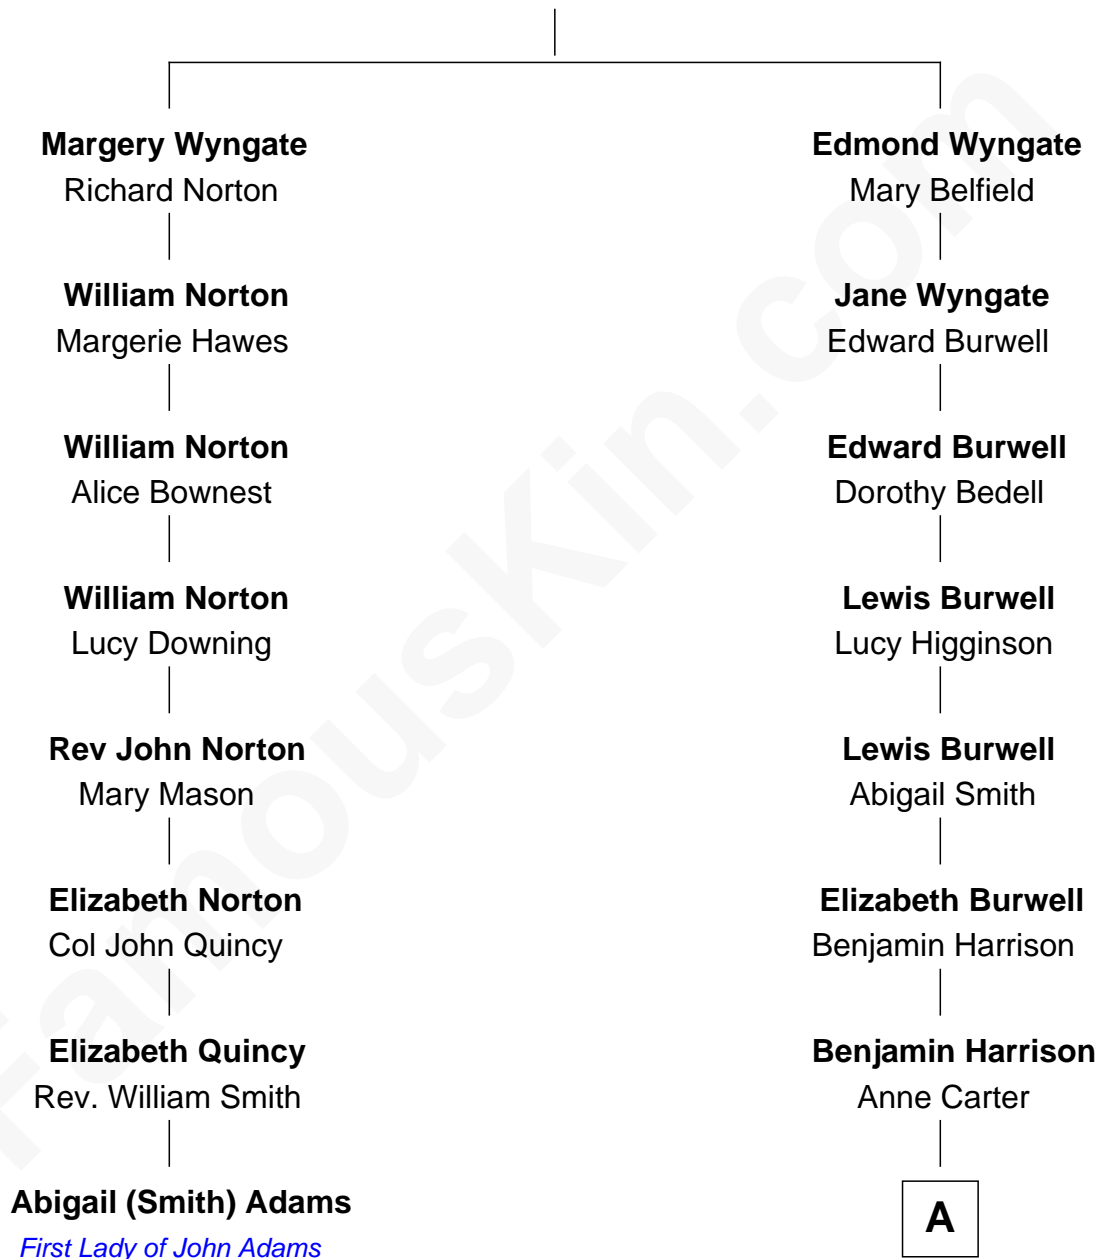

FamousKin.com

Relationship Chart of

Abigail (Smith) Adams

First Lady of President John Adams

7th cousin 1 time removed of

William Henry Harrison

9th U.S. President

Robert Wyngate

Joan Porter

A

|
Benjamin Harrison

Elizabeth Bassett

|
William Henry Harrison

9th U.S. President

FamousKin.com