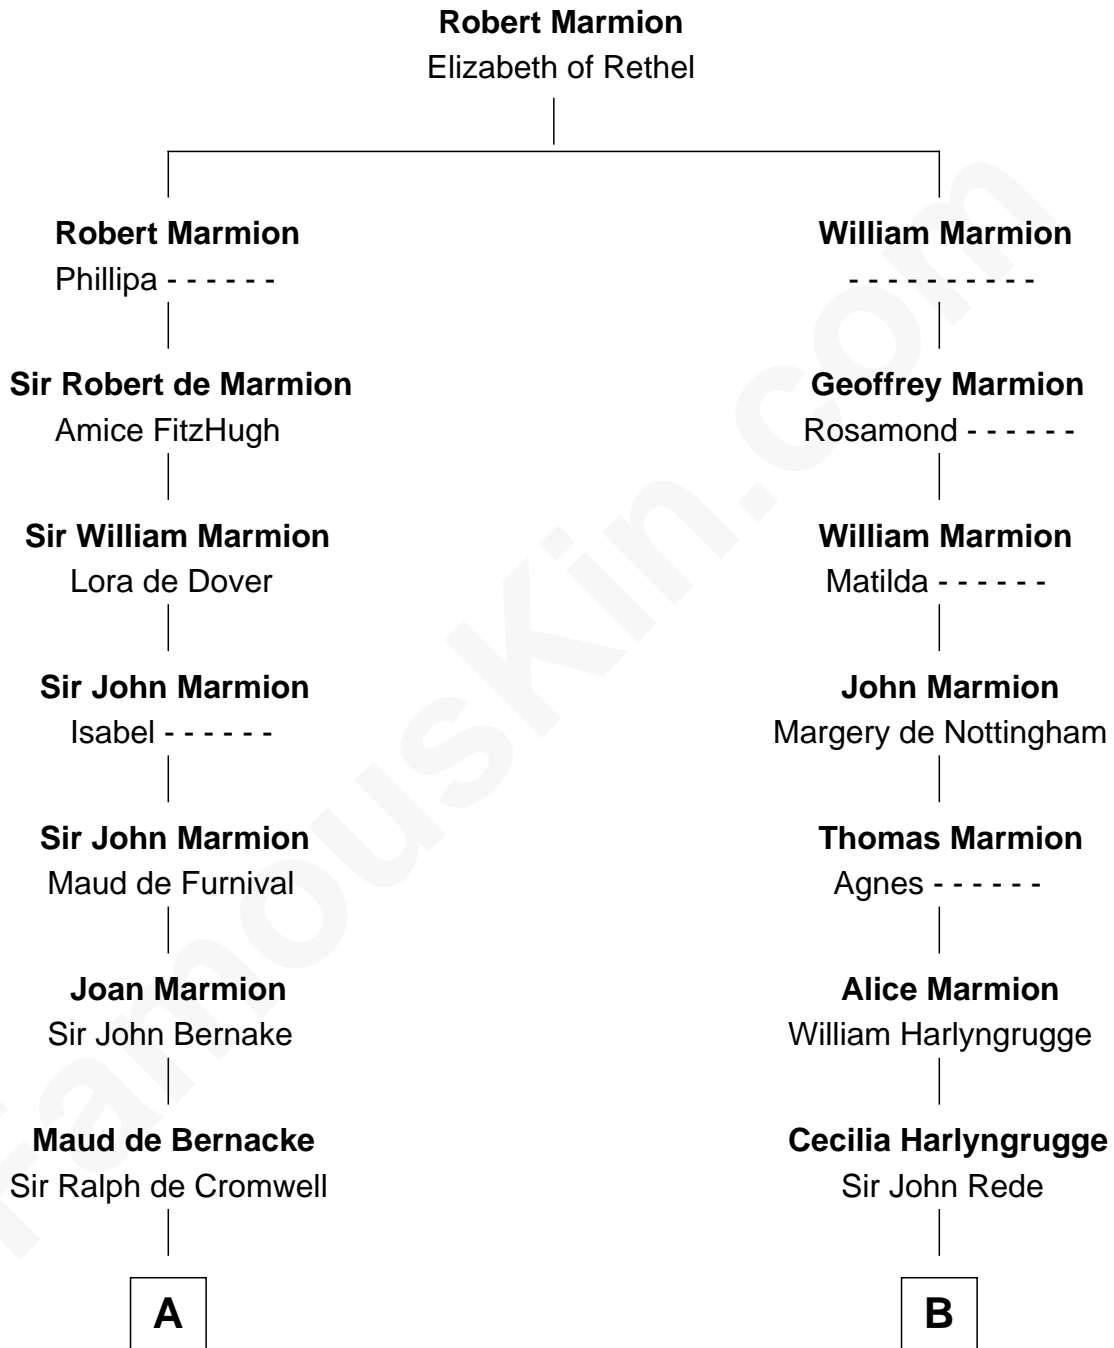

FamousKin.com Relationship Chart of

Abigail (Smith) Adams

First Lady of President John Adams

19th cousin of

William Henry Harrison

9th U.S. President

C

Col John Quincy
Elizabeth Norton