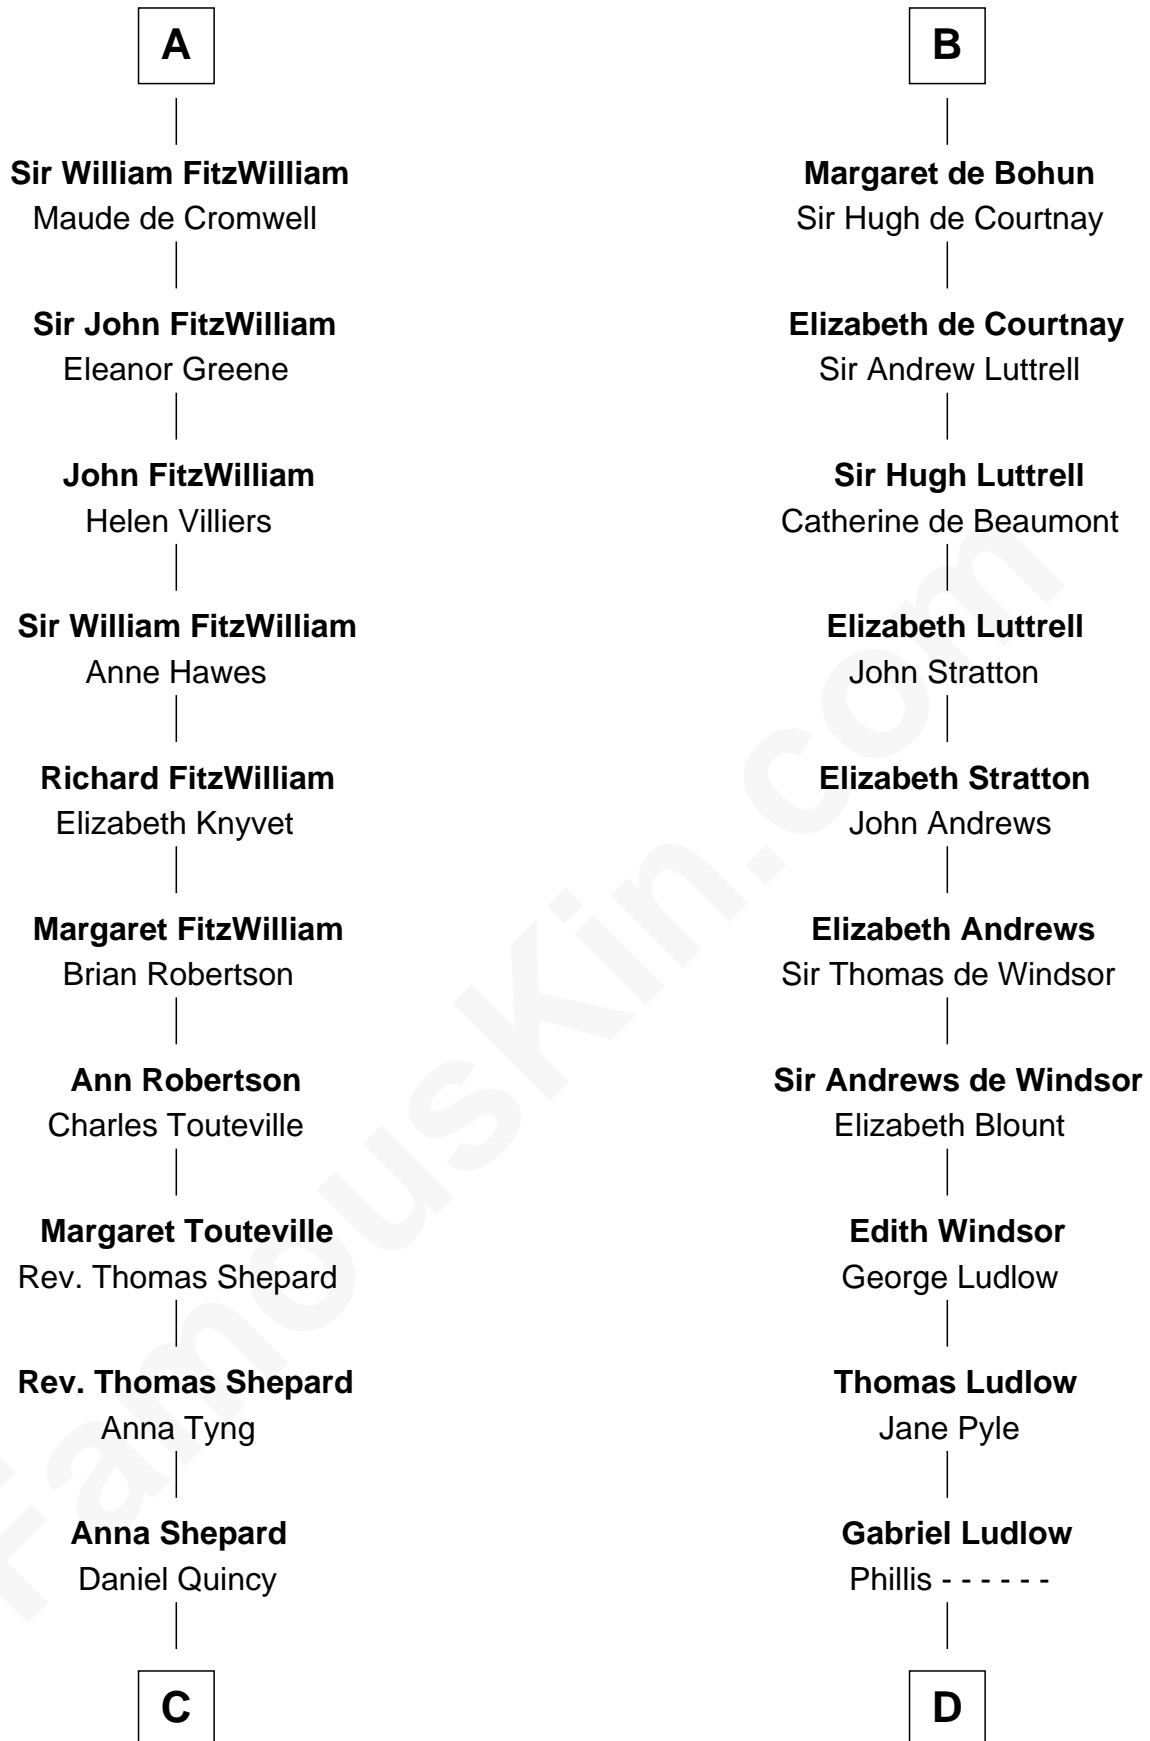

## Relationship Chart of

**Abigail (Smith) Adams**

*First Lady of President John Adams*

19th cousin 2 times removed of

**William Henry Harrison**

*9th U.S. President*

**William de Warenne**

Ela of Ponthieu

**C**

**Col John Quincy**  
Elizabeth Norton

**Elizabeth Quincy**  
Rev. William Smith

**Abigail (Smith) Adams**  
*First Lady of John Adams*

**D**

**Sarah Ludlow**  
Col. John Carter

**Col. Robert Carter**  
Elizabeth Landon

**Anne Carter**  
Benjamin Harrison

**Benjamin Harrison**  
Elizabeth Bassett

**William Henry Harrison**  
*9th U.S. President*