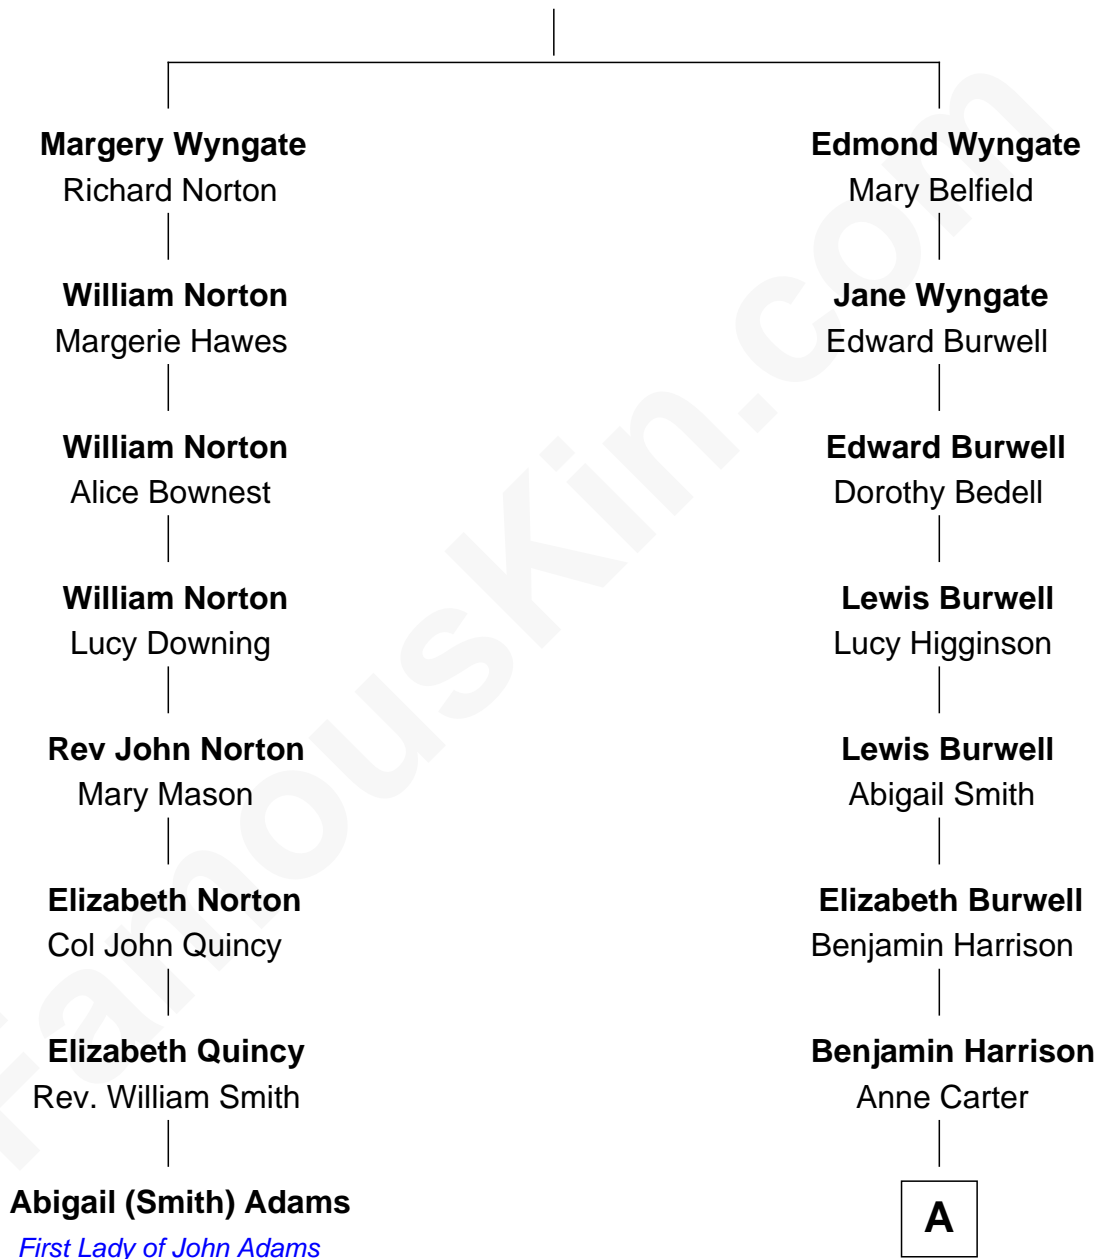

FamousKin.com

Relationship Chart of

Abigail (Smith) Adams

First Lady of President John Adams

7th cousin 3 times removed of

Benjamin Harrison

23rd U.S. President

Robert Wyngate

Joan Porter

A

Benjamin Harrison

Elizabeth Bassett

Gen. William Henry Harrison

Anna Tuthill Symmes

John Scott Harrison

Elizabeth Ramsey Irwin