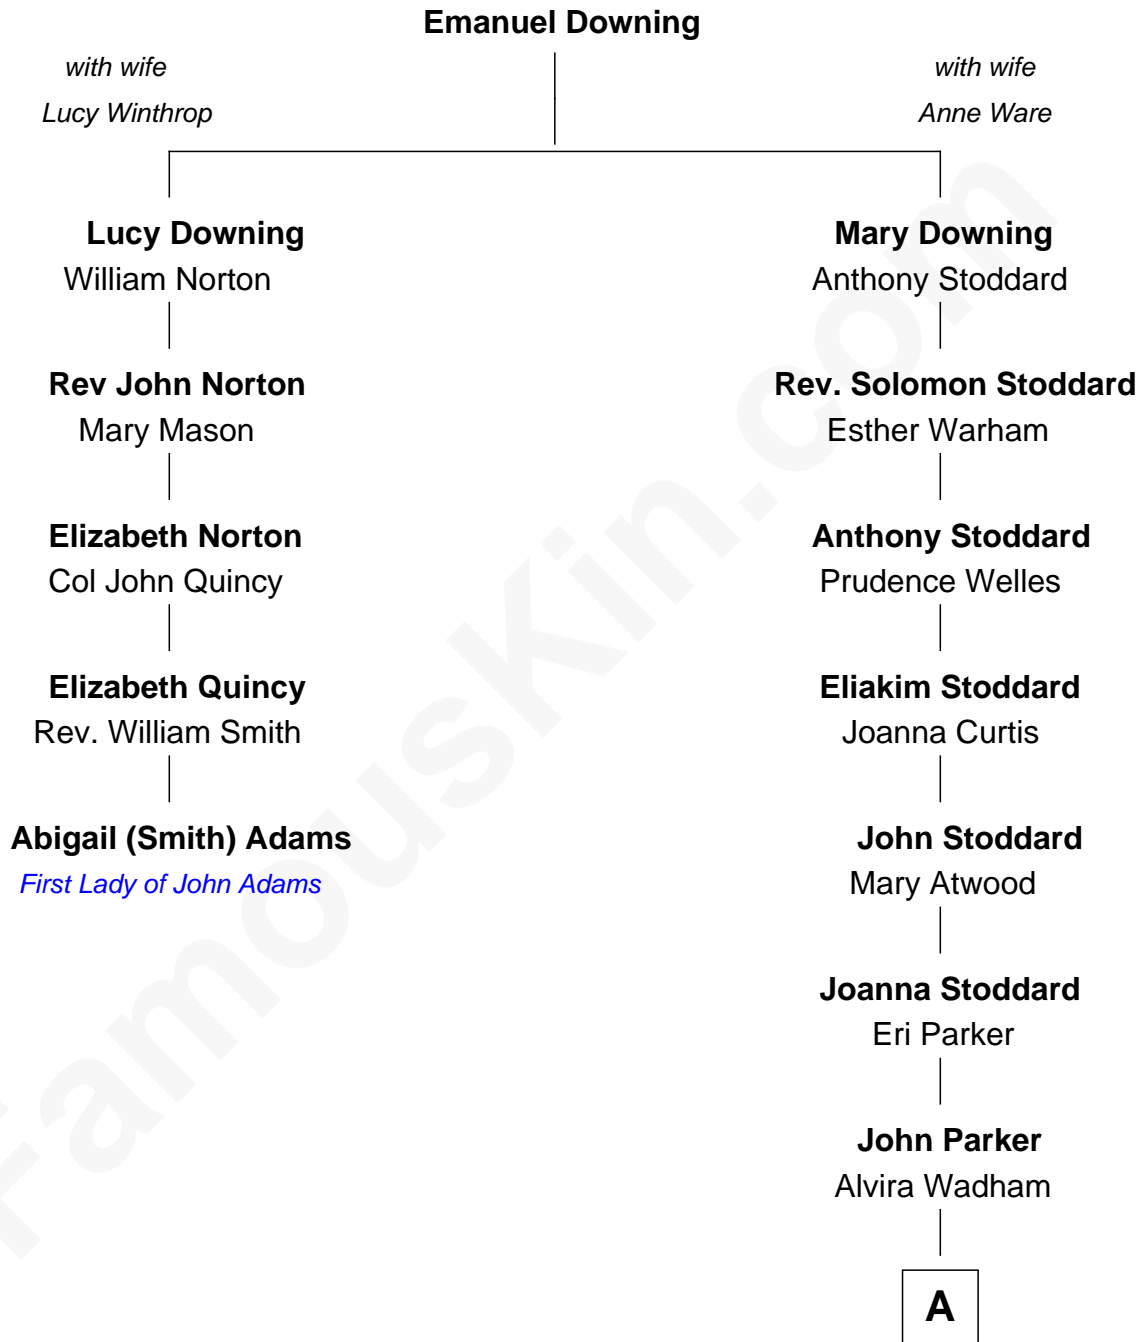

FamousKin.com
Relationship Chart of
Abigail (Smith) Adams
First Lady of President John Adams

4th cousin 7 times removed of

Ed Helms

TV and Movie Actor

A

Bishop Linus Parker
Ellen Katherine Burruss

Fitzgerald Sale Parker
Lucy Irvine Paxton

Fitzgerald Sale Parker
Frances Helen Jackson

Pamela Ann Parker
John A. Helms

Ed Helms
TV and Movie Actor