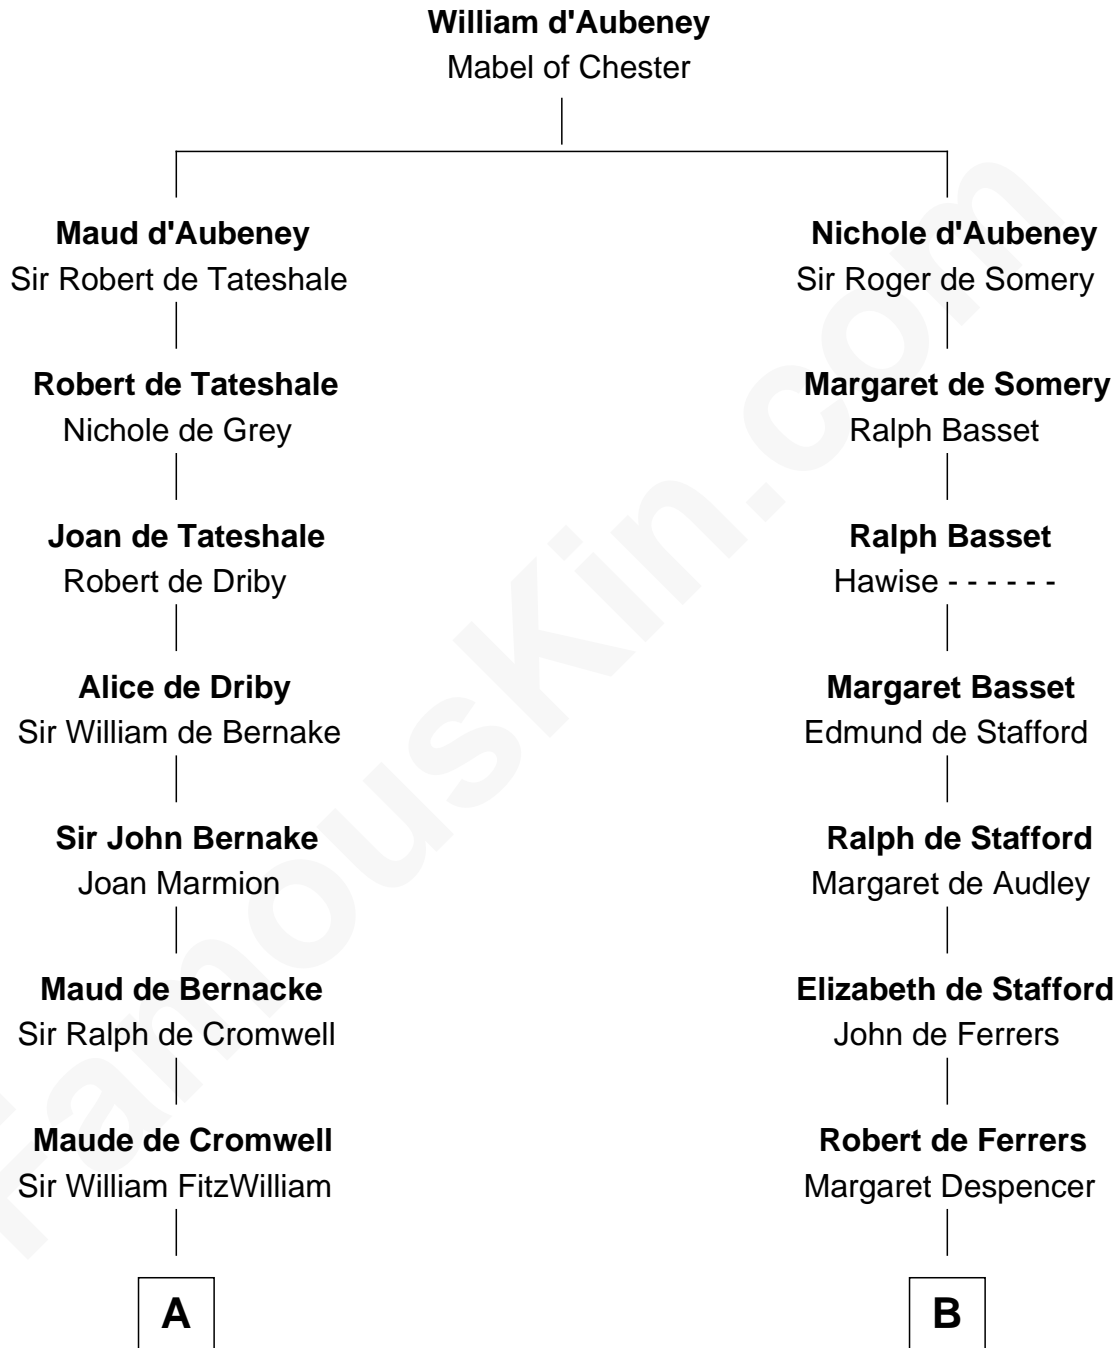

FamousKin.com

Relationship Chart of

Abigail (Smith) Adams

First Lady of President John Adams

18th cousin 3 times removed of

Joseph Wharton

Founder of the Wharton School of Business