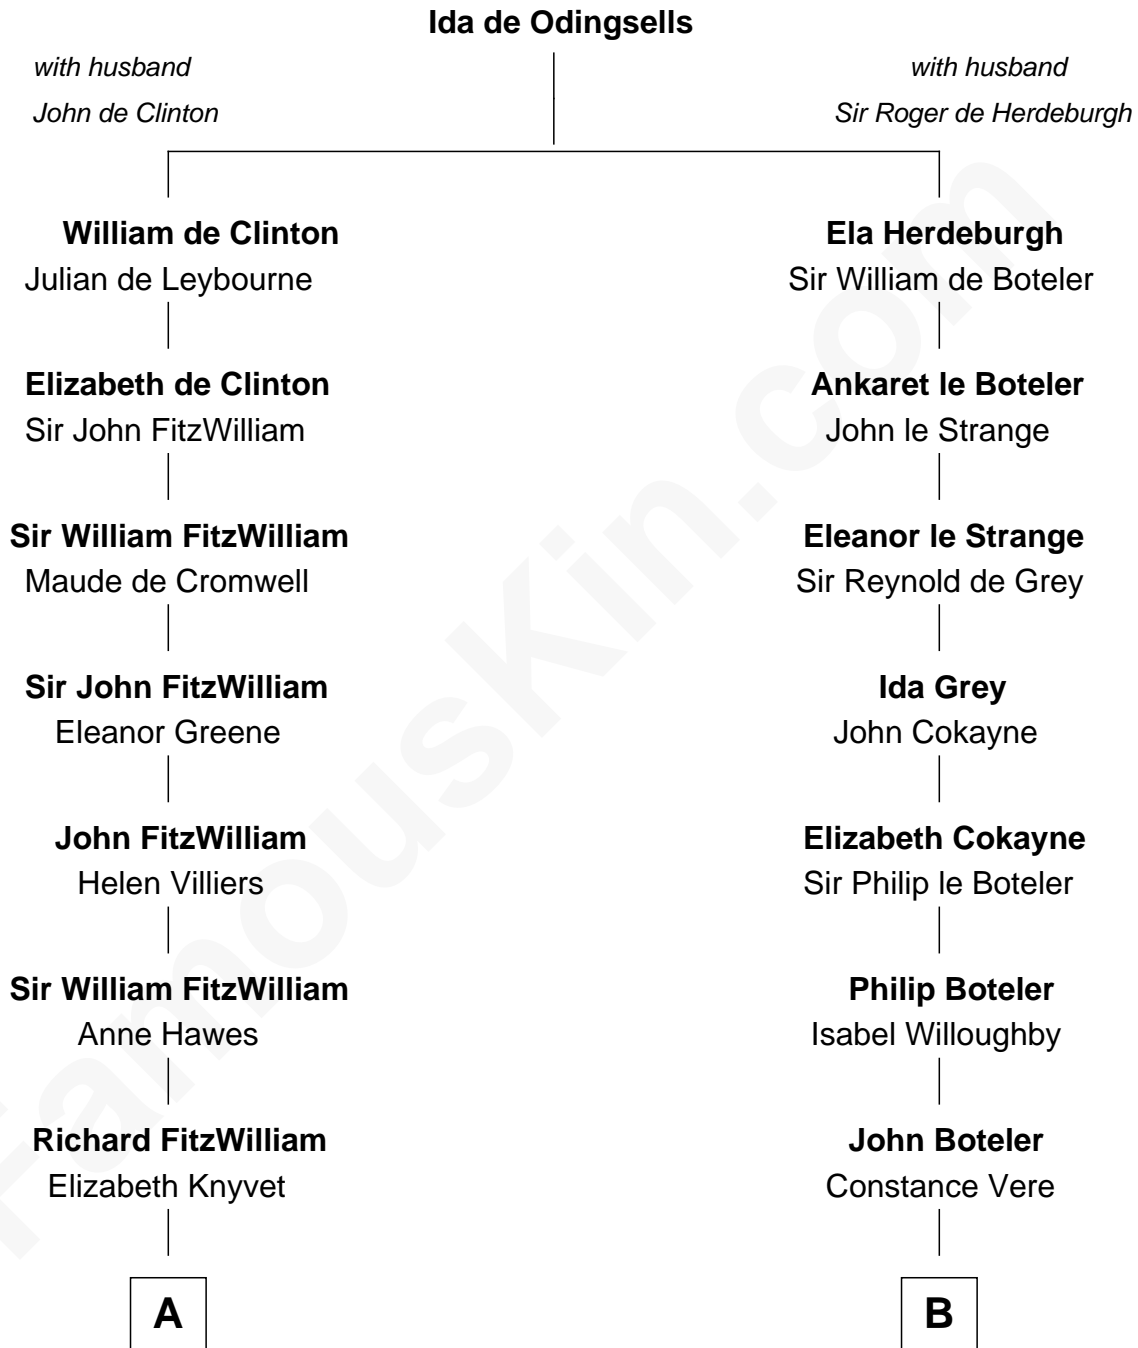

FamousKin.com

Relationship Chart of

Abigail (Smith) Adams

First Lady of President John Adams

14th cousin 5 times removed of

Joseph Wharton

Founder of the Wharton School of Business

C

Hannah Rodman
Samuel Rowland Fisher

Deborah Fisher
William Wharton

Joseph Wharton
Founder, Wharton School of Business

FamousKin.com