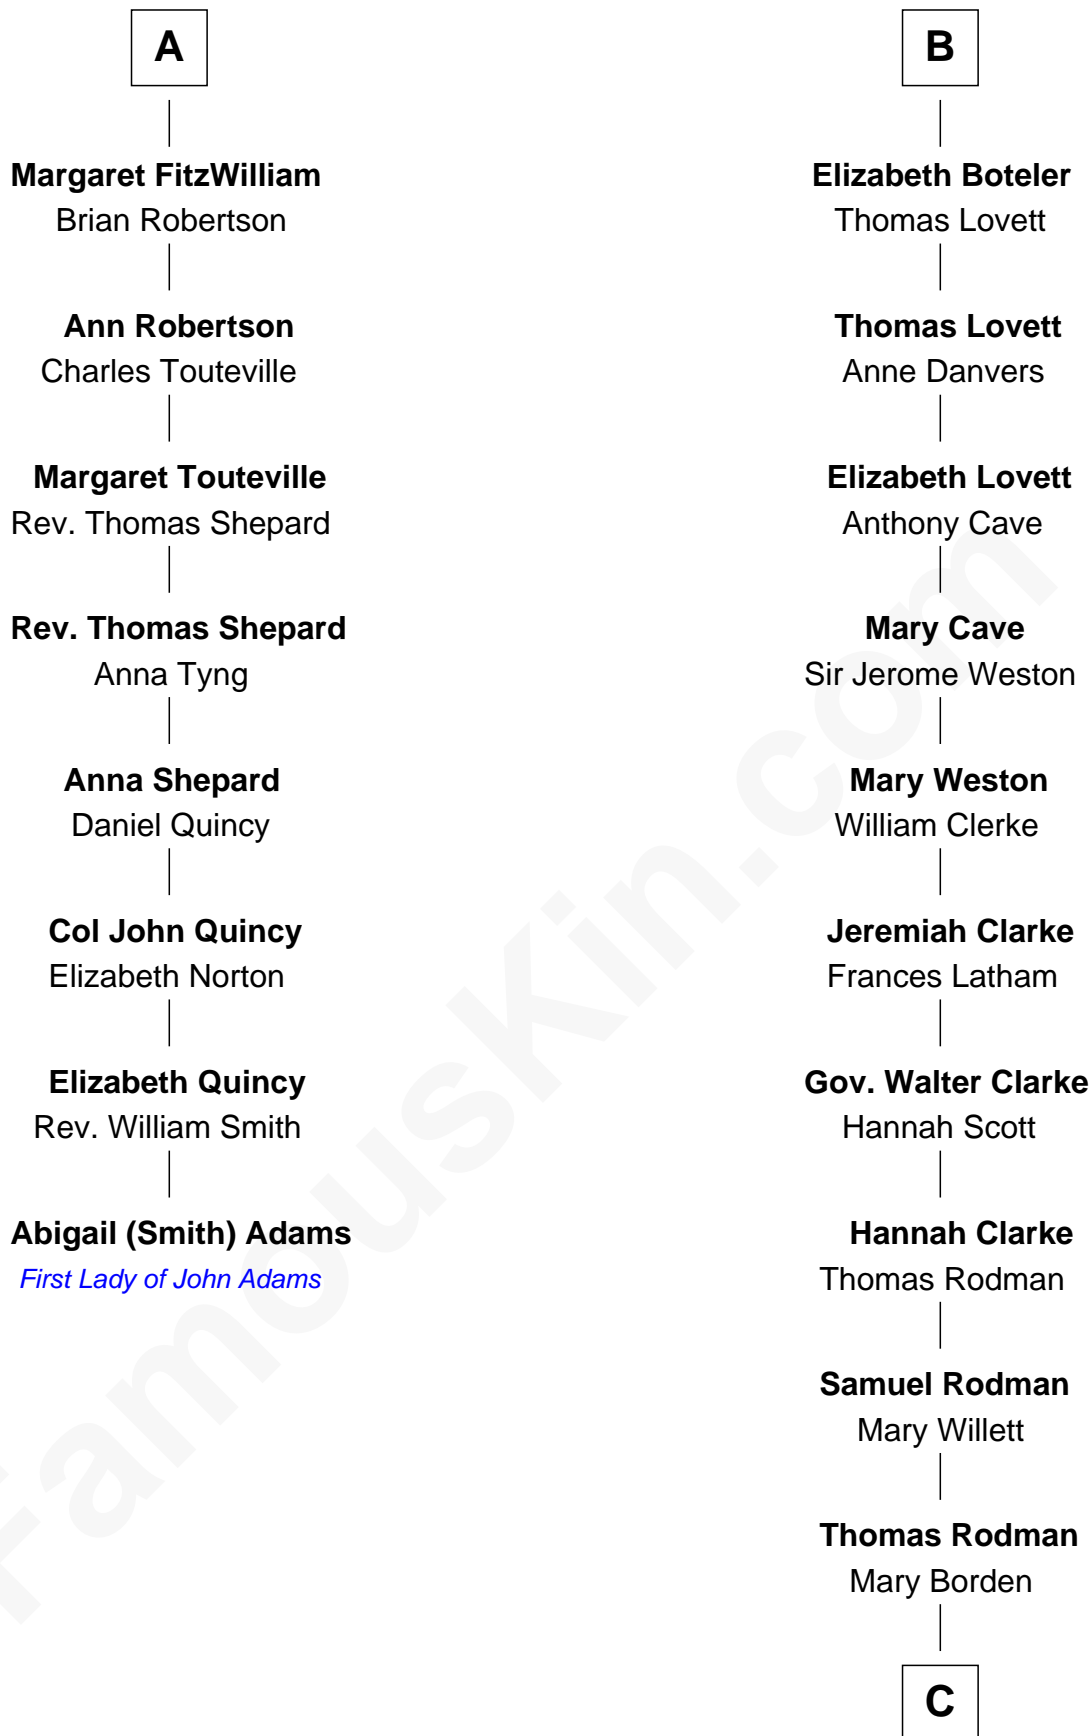

FamousKin.com

Relationship Chart of

Abigail (Smith) Adams

First Lady of President John Adams

14th cousin 5 times removed of

Joseph Wharton

Founder of the Wharton School of Business

C

Hannah Rodman
Samuel Rowland Fisher

Deborah Fisher
William Wharton

Joseph Wharton
Founder, Wharton School of Business

FamousKin.com