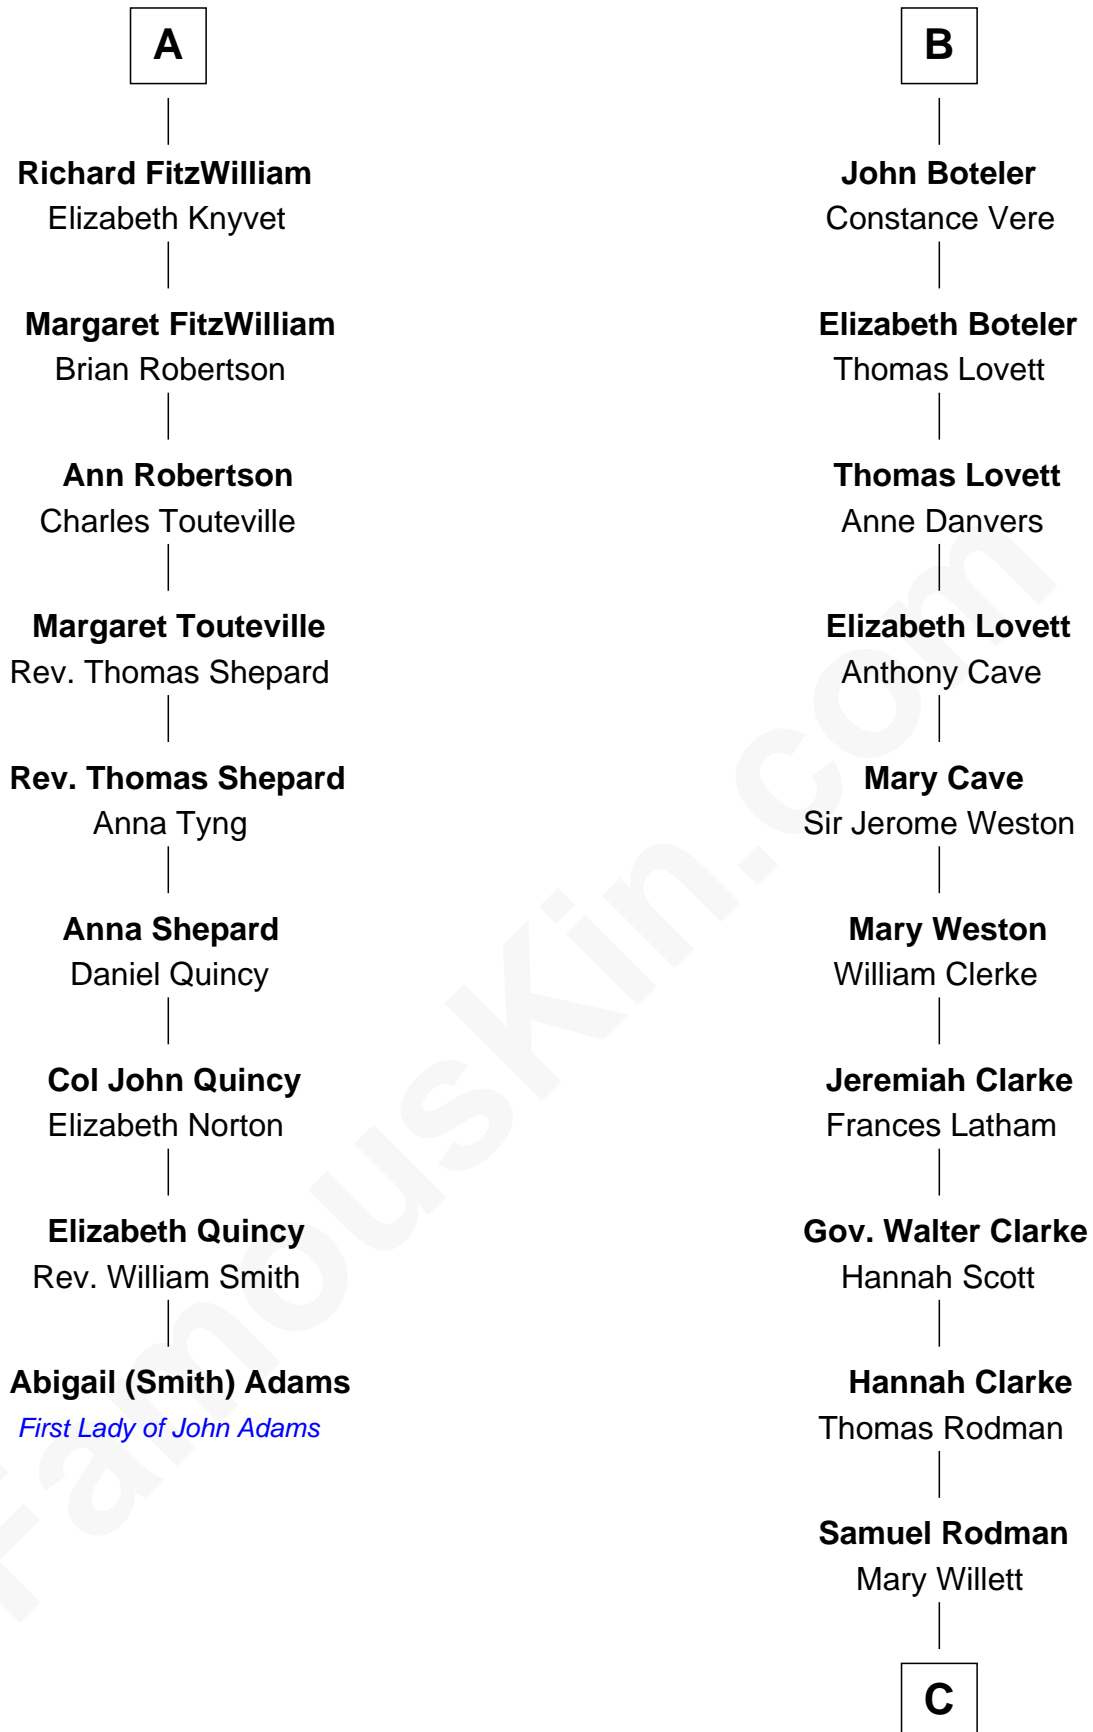

FamousKin.com

Relationship Chart of

Abigail (Smith) Adams

First Lady of President John Adams

15th cousin 5 times removed of

Joseph Wharton

Founder of the Wharton School of Business

C

Thomas Rodman

Mary Borden

Hannah Rodman

Samuel Rowland Fisher

Deborah Fisher

William Wharton

Joseph Wharton

Founder, Wharton School of Business