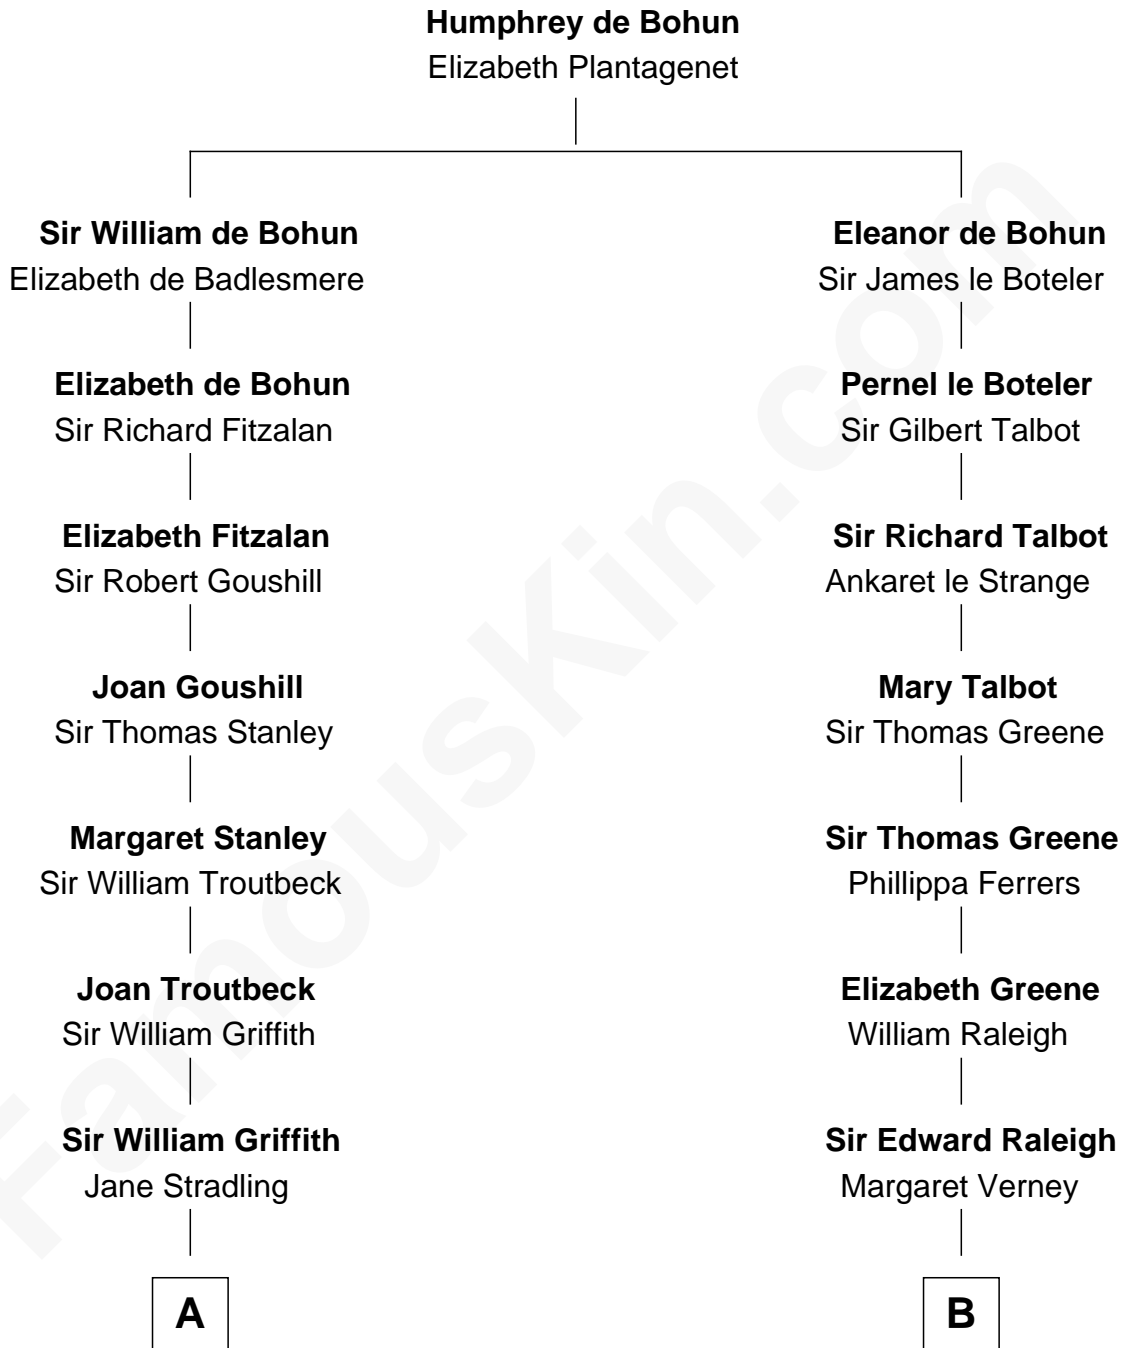

FamousKin.com

Relationship Chart of

Abigail (Smith) Adams

First Lady of President John Adams

15th cousin 3 times removed of

Joseph Wharton

Founder of the Wharton School of Business