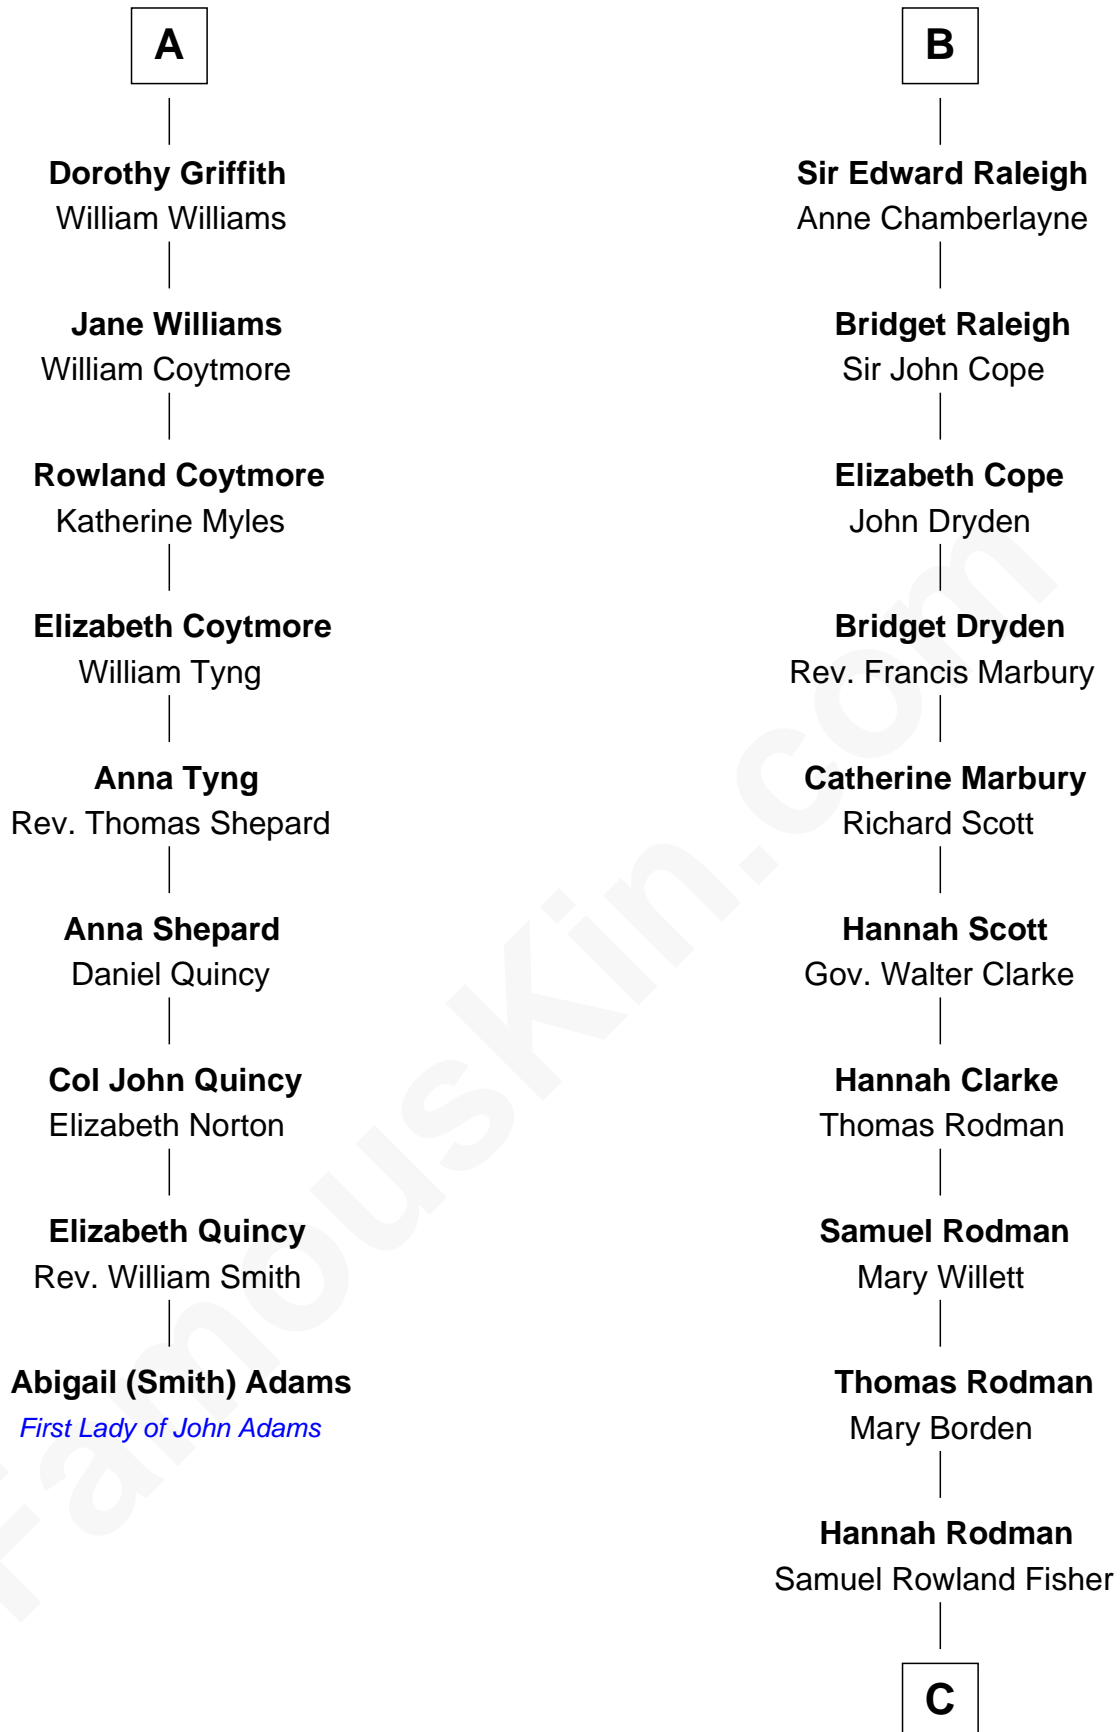

## Relationship Chart of

### Abigail (Smith) Adams

First Lady of President John Adams

15th cousin 3 times removed of

### Joseph Wharton

Founder of the Wharton School of Business

C

Deborah Fisher

William Wharton

Joseph Wharton

*Founder, Wharton School of Business*

FamousKin.com