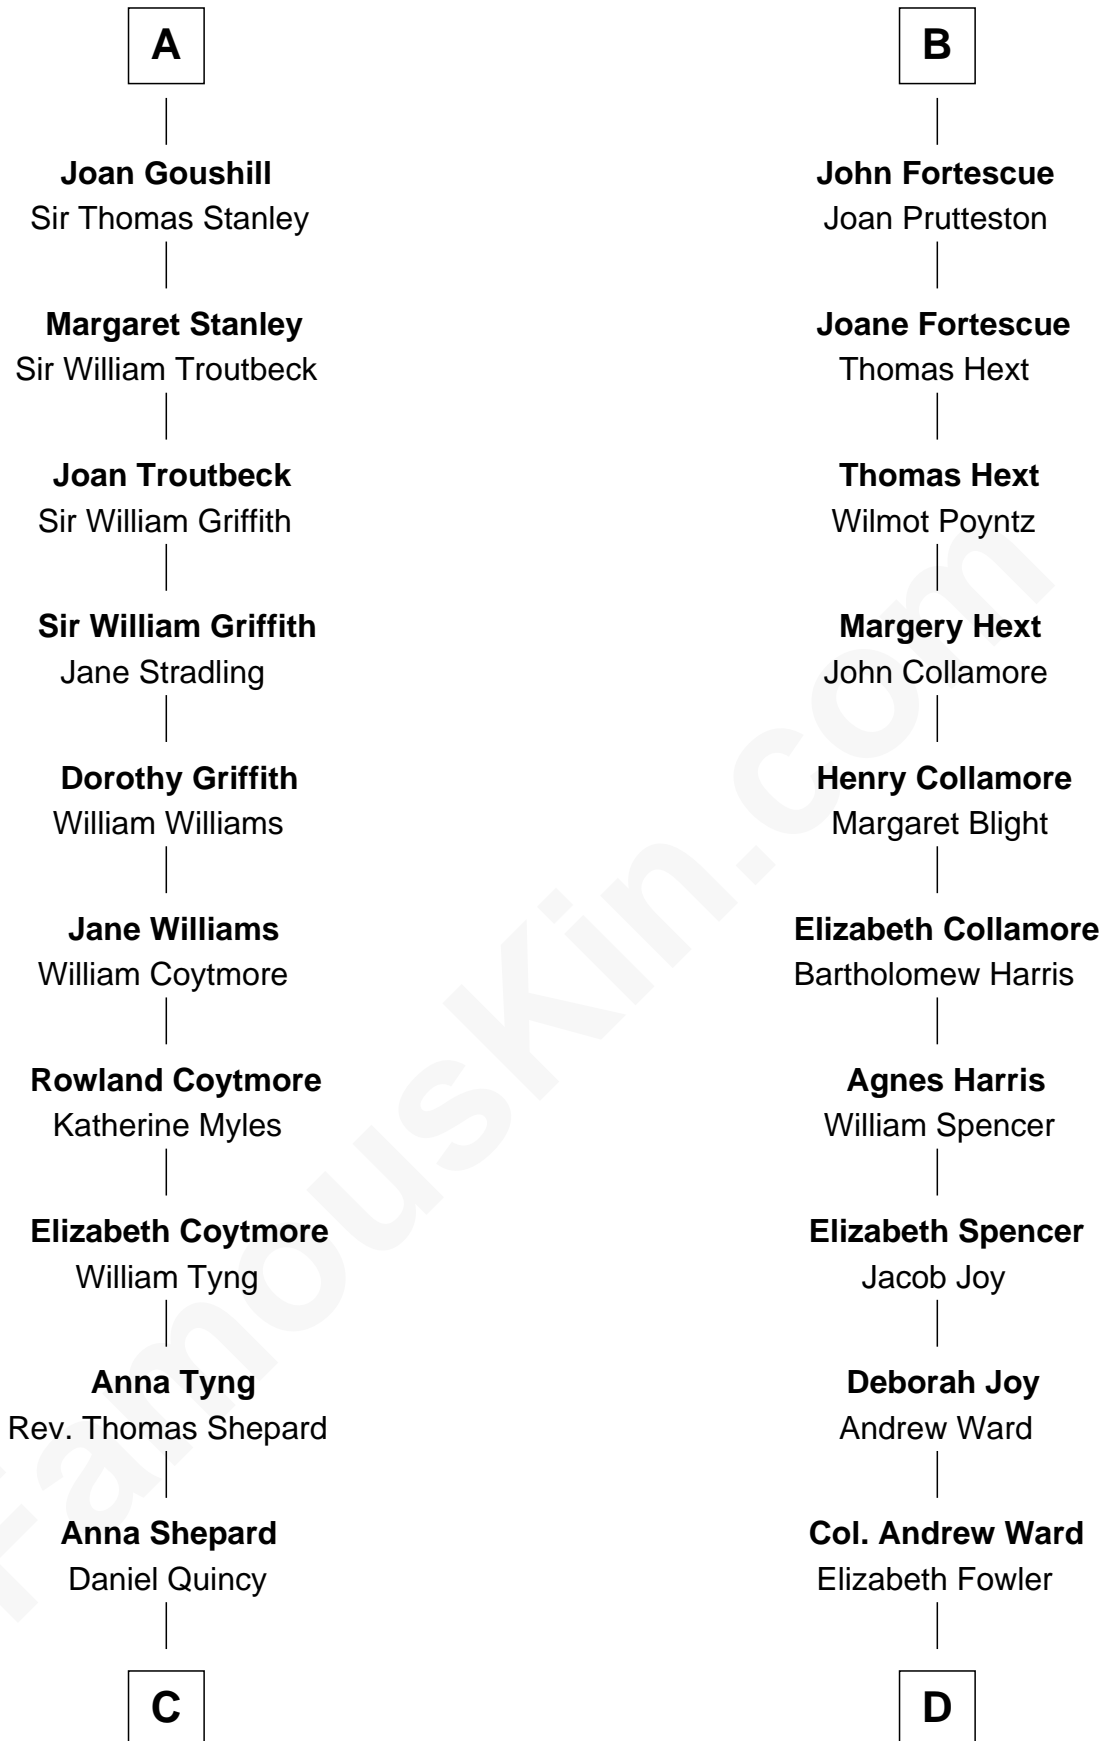

## Relationship Chart of

**Abigail (Smith) Adams**

*First Lady of President John Adams*

19th cousin 1 time removed of

**Harriet Beecher Stowe**

*Author of Uncle Tom's Cabin*

**Sir Geoffrey FitzPiers**

Aveline de Clare

**C**

**Col John Quincy**  
Elizabeth Norton

**Elizabeth Quincy**  
Rev. William Smith

**Abigail (Smith) Adams**  
*First Lady of John Adams*

**D**

**Andrew Ward**  
Diana Hubbard

**Roxana Ward**  
Eli Foote