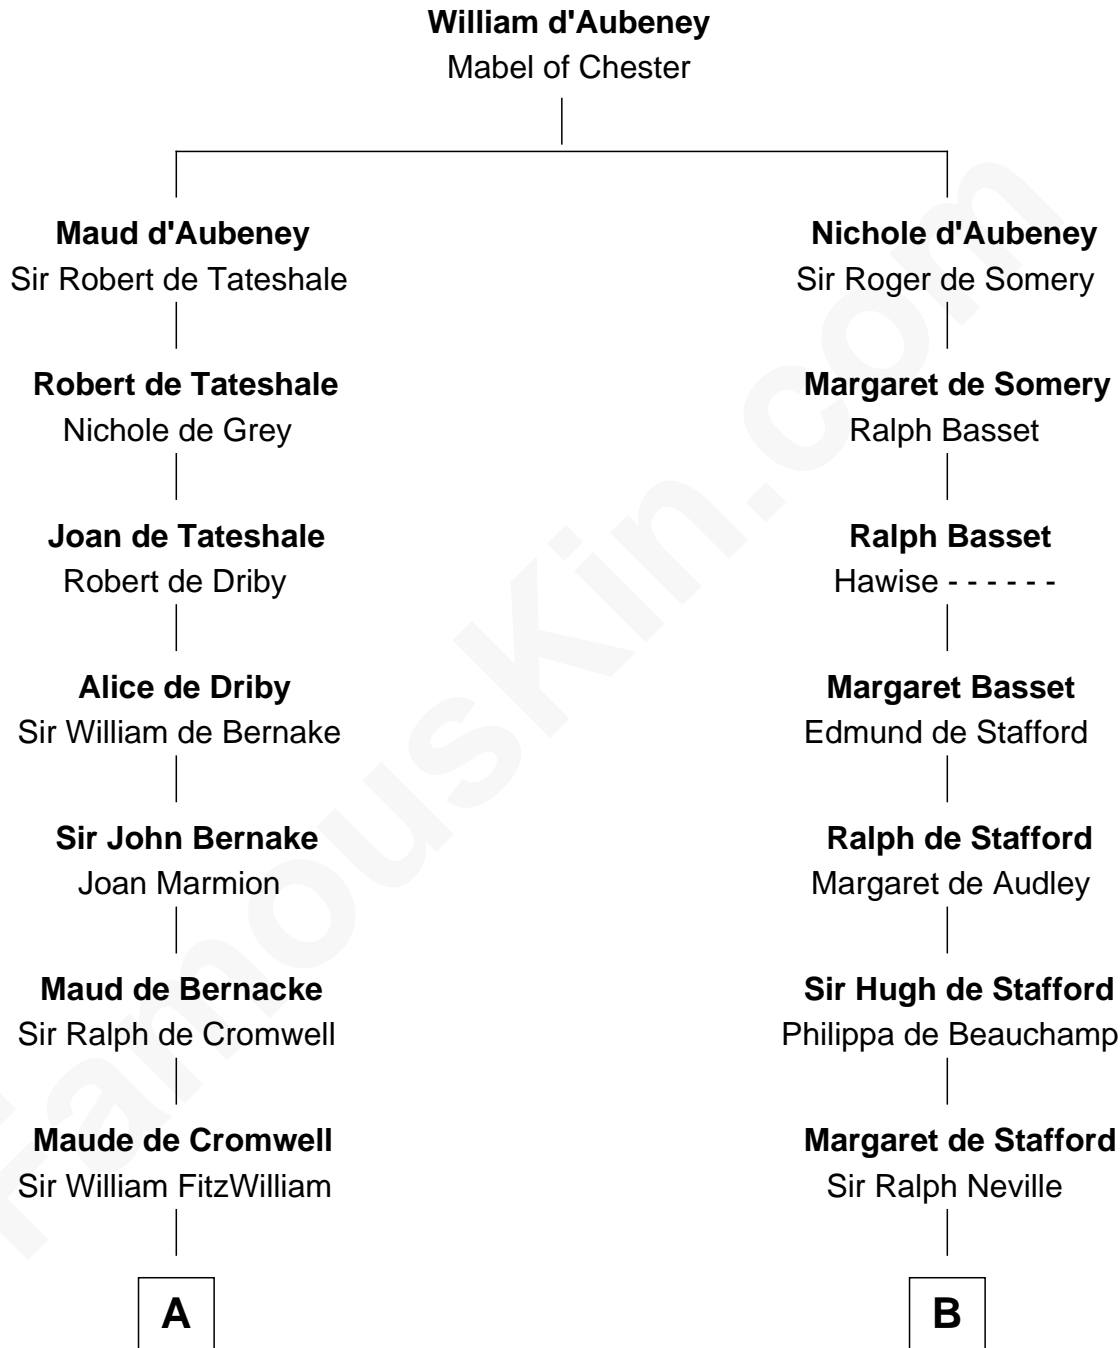

FamousKin.com

Relationship Chart of

Abigail (Smith) Adams

First Lady of President John Adams

18th cousin of

Benjamin Harrison V

Signer of the Declaration of Independence