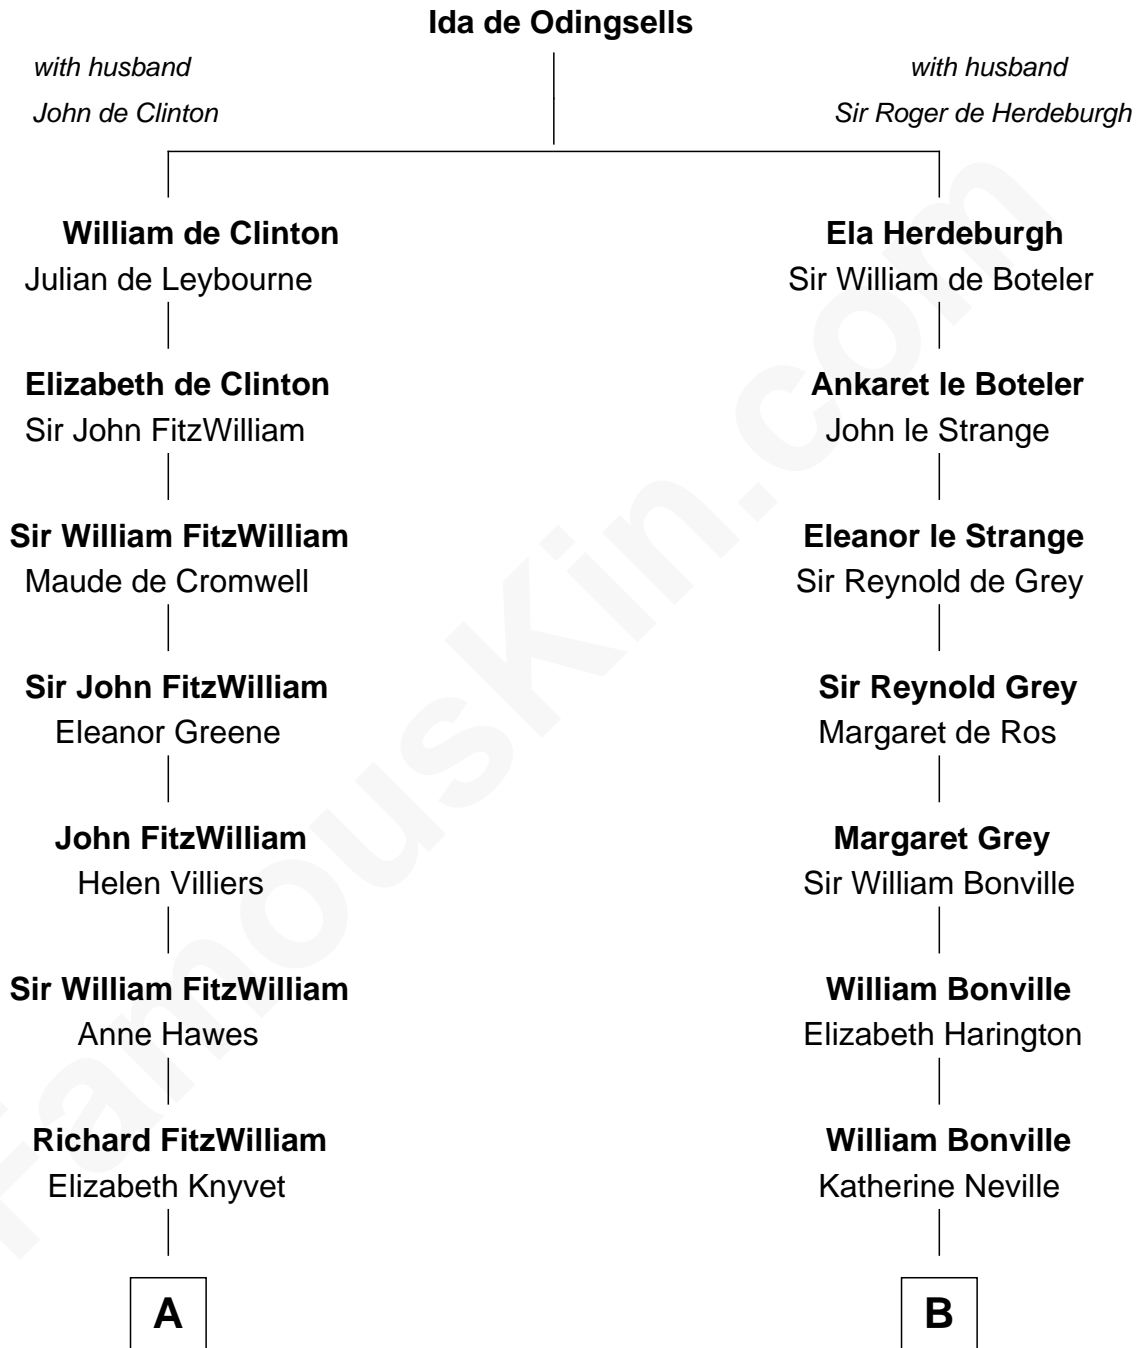

FamousKin.com

Relationship Chart of

Abigail (Smith) Adams

First Lady of President John Adams

14th cousin 5 times removed of

William Marsh Rice
 Founder of Rice University

C

—
Sarah Bates

David Rice

—
David Rice

Patty Hall

—
William Marsh Rice

Founder of Rice University

FamousKin.com