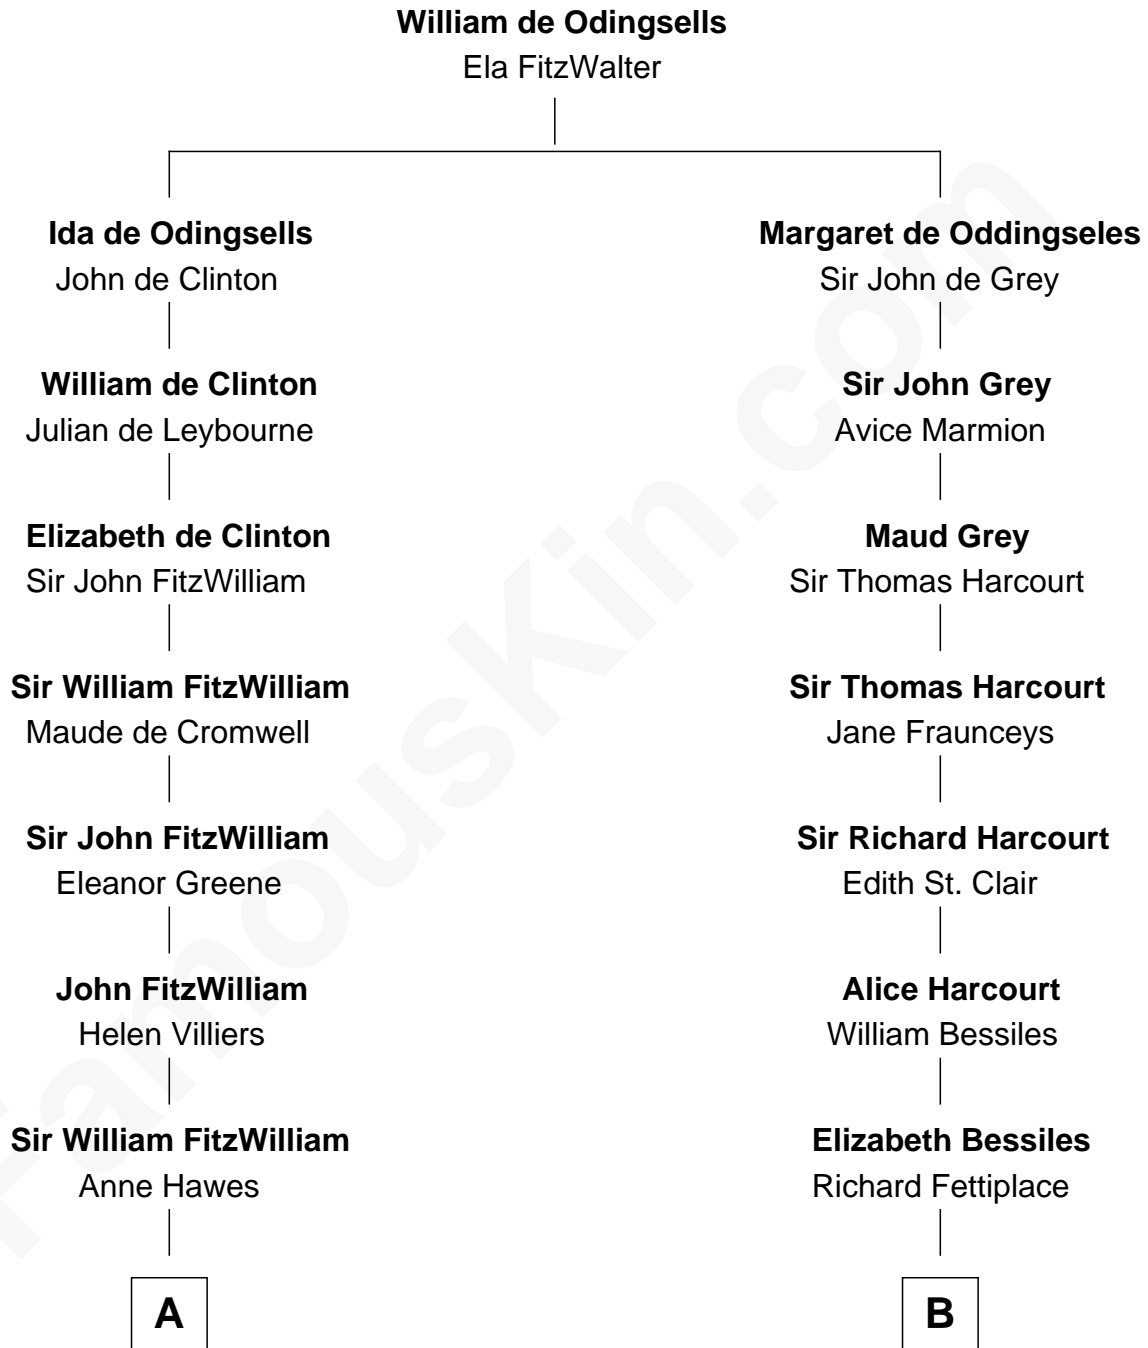

# FamousKin.com

## Relationship Chart of

### Abigail (Smith) Adams

First Lady of President John Adams

15th cousin 3 times removed of

**William Marsh Rice**  
 Founder of Rice University

**C**

—  
**David Rice**

Patty Hall

—  
**William Marsh Rice**