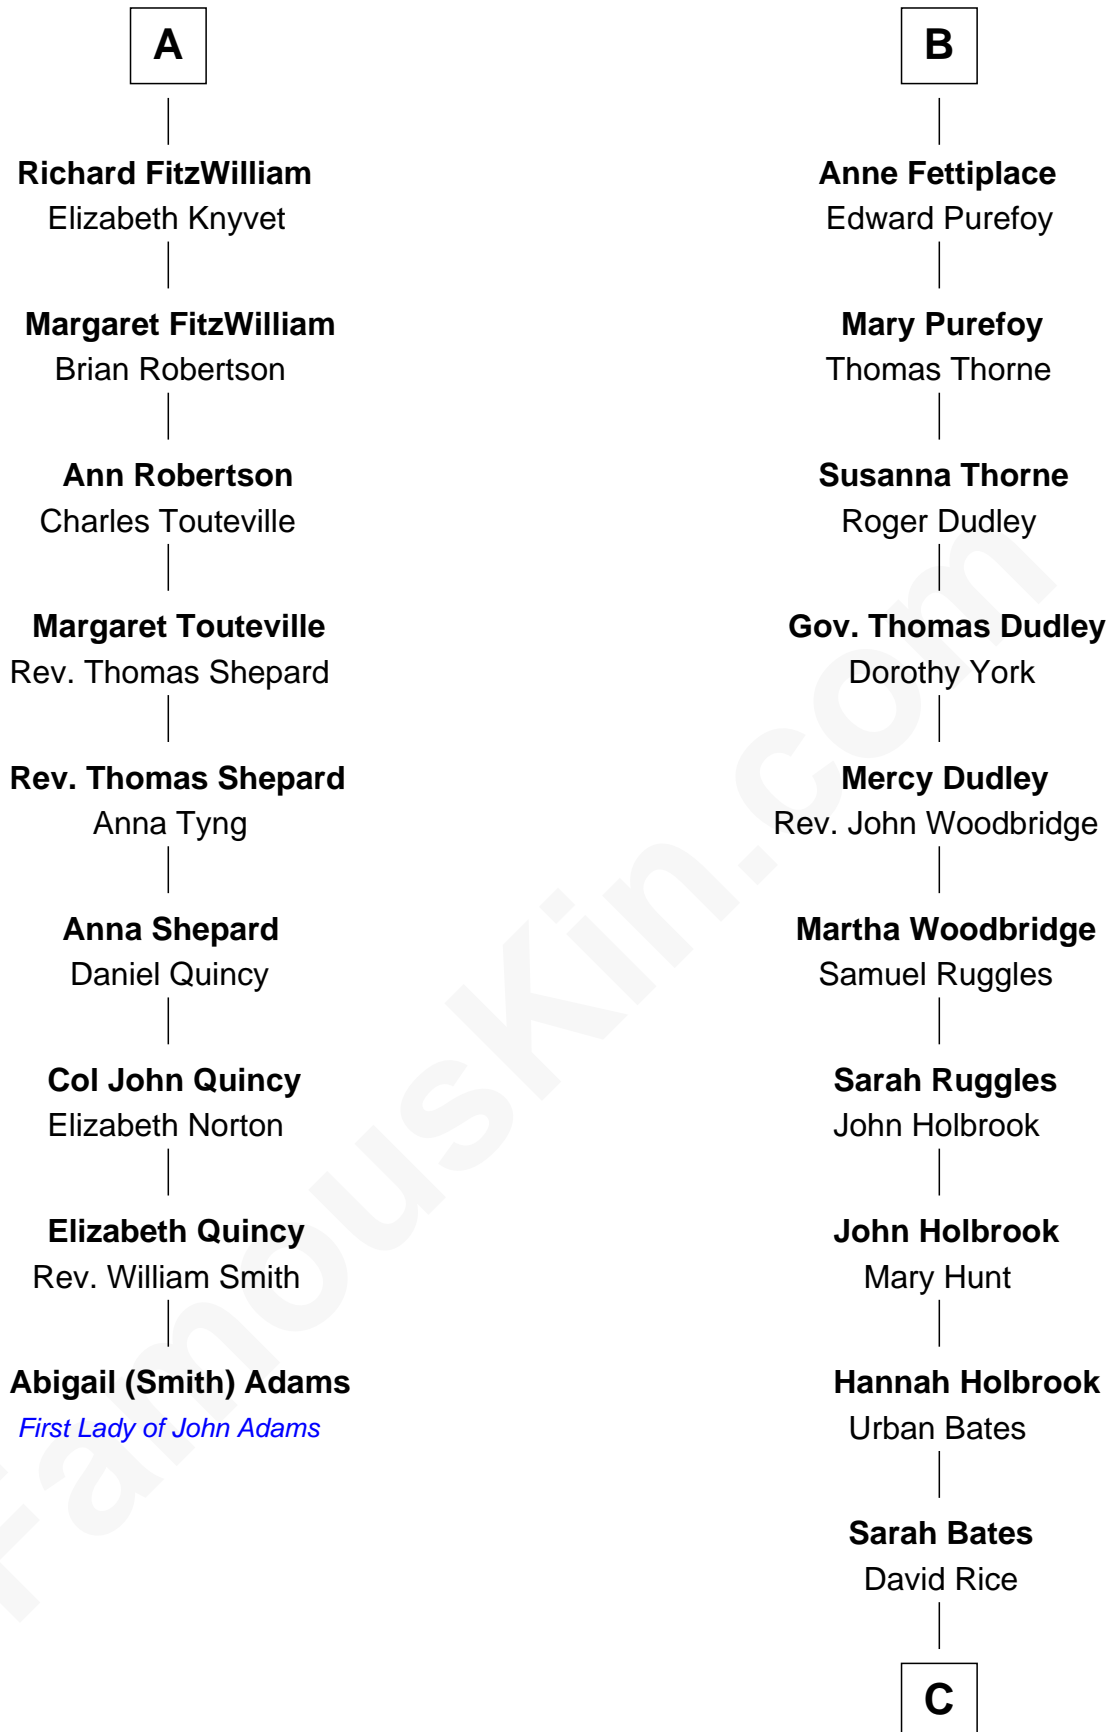

## Relationship Chart of

### Abigail (Smith) Adams

First Lady of President John Adams

15th cousin 3 times removed of

**William Marsh Rice**  
 Founder of Rice University

**C**

—  
**David Rice**

Patty Hall

—  
**William Marsh Rice**