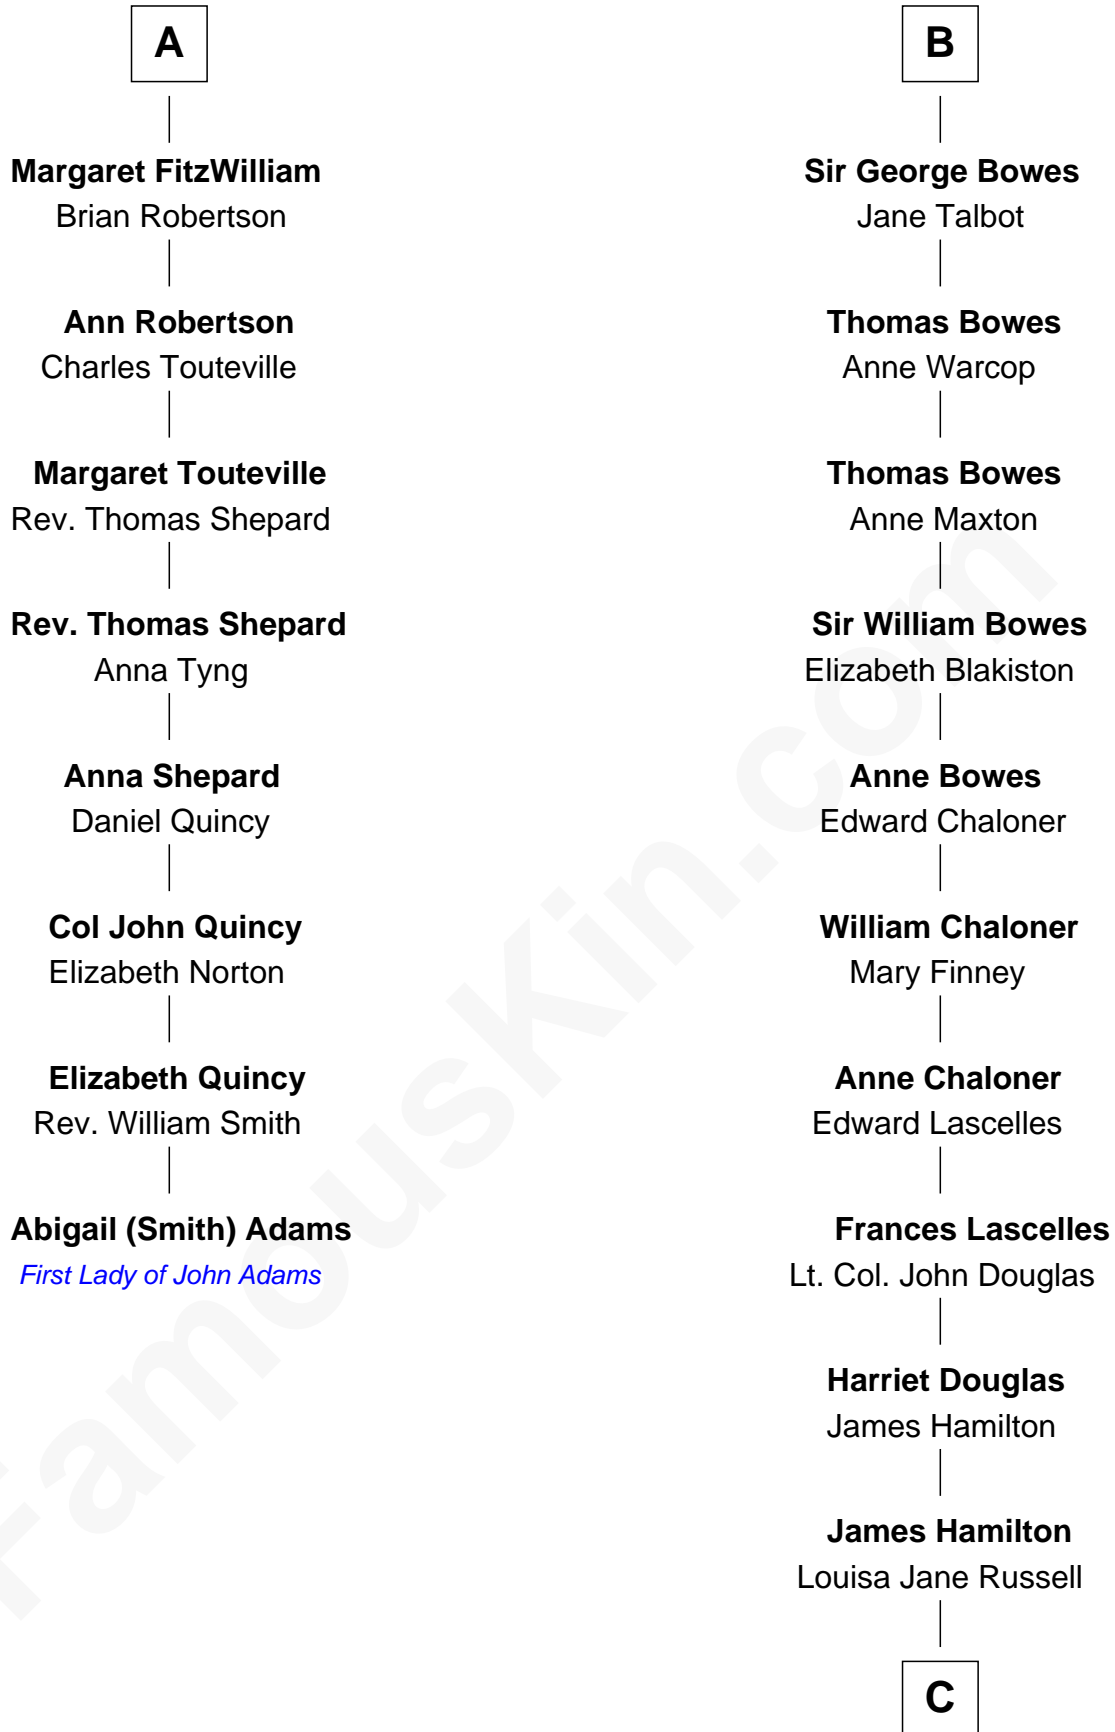

## Relationship Chart of

### Abigail (Smith) Adams

First Lady of President John Adams

14th cousin 7 times removed of

**Sarah Ferguson**

Duchess of York

**Sir John Marmion**

Maud de Furnival

**C**

**Louisa Jane Hamilton**

William Henry Walter Montagu-Douglas-Scott

**Herbert Andrew Montagu-Douglas-Scott**

Marie Josephine Edwards

**Marian Louisa Montagu-Douglas-Scott**

Andrew Henry Ferguson

**Ronald Ivor Ferguson**

Susan Mary Wright

**Sarah Ferguson**

*Duchess of York*