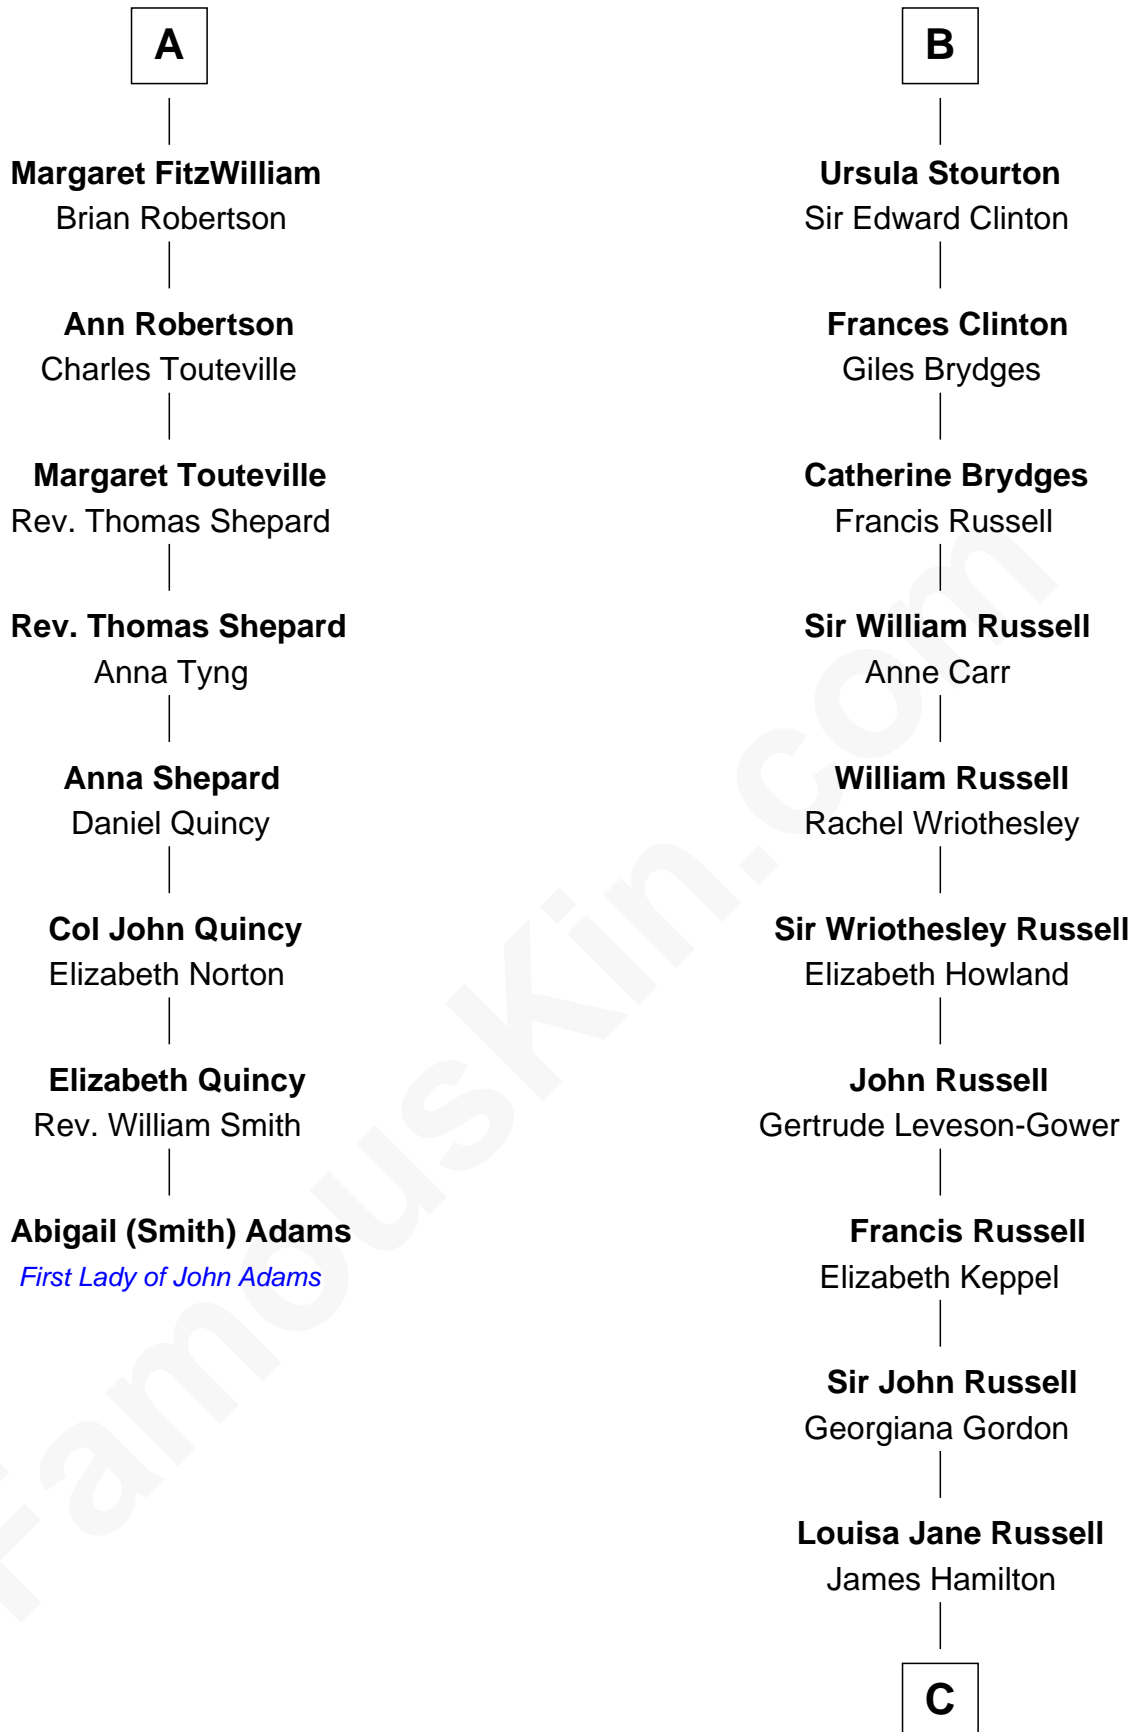

FamousKin.com

Relationship Chart of

Abigail (Smith) Adams

First Lady of President John Adams

14th cousin 7 times removed of

Sarah Ferguson

Duchess of York

Eudo la Zouche
Milicent de Cantilupe

C

Louisa Jane Hamilton

William Henry Walter Montagu-Douglas-Scott

Herbert Andrew Montagu-Douglas-Scott

Marie Josephine Edwards

Marian Louisa Montagu-Douglas-Scott

Andrew Henry Ferguson

Ronald Ivor Ferguson

Susan Mary Wright

Sarah Ferguson

Duchess of York