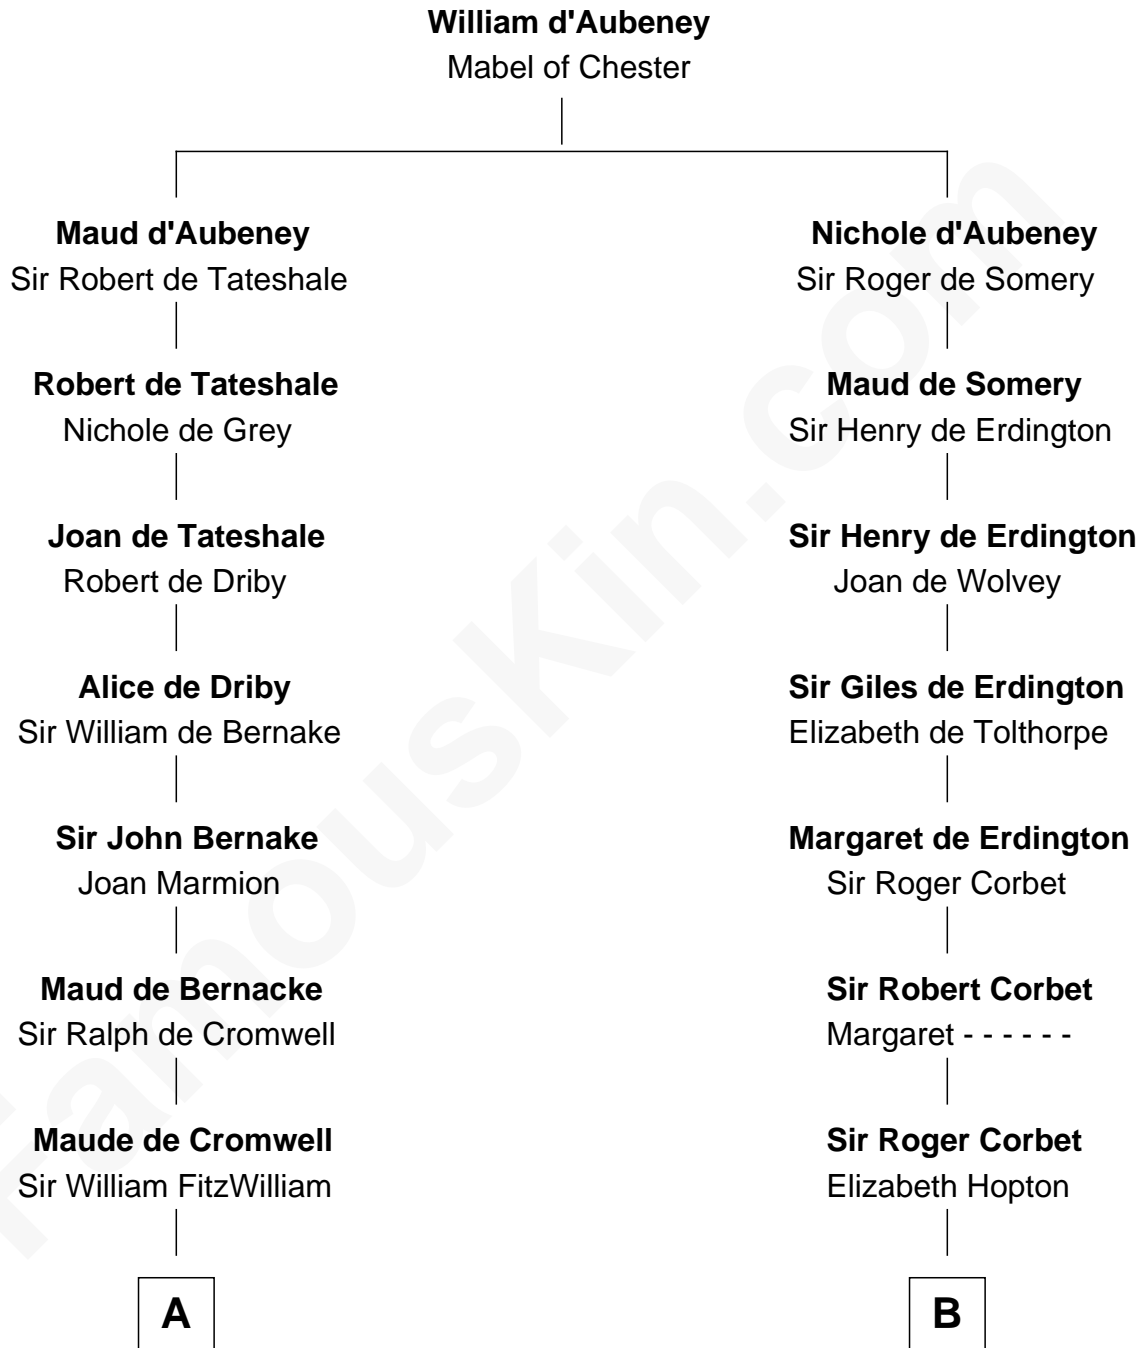

FamousKin.com
Relationship Chart of
Abigail (Smith) Adams
First Lady of President John Adams

18th cousin 2 times removed of
Olivia De Havilland
Movie Actress

C

Elizabeth Quincy
Rev. William Smith

Abigail (Smith) Adams
First Lady of John Adams

D

John Molesworth
Louise Tomkyns

Margaret Letitia Molesworth
Charles Richard De Havilland

Walter Augustus De Havilland
Lillian Augusta Ruse

Olivia De Havilland
Movie Actress