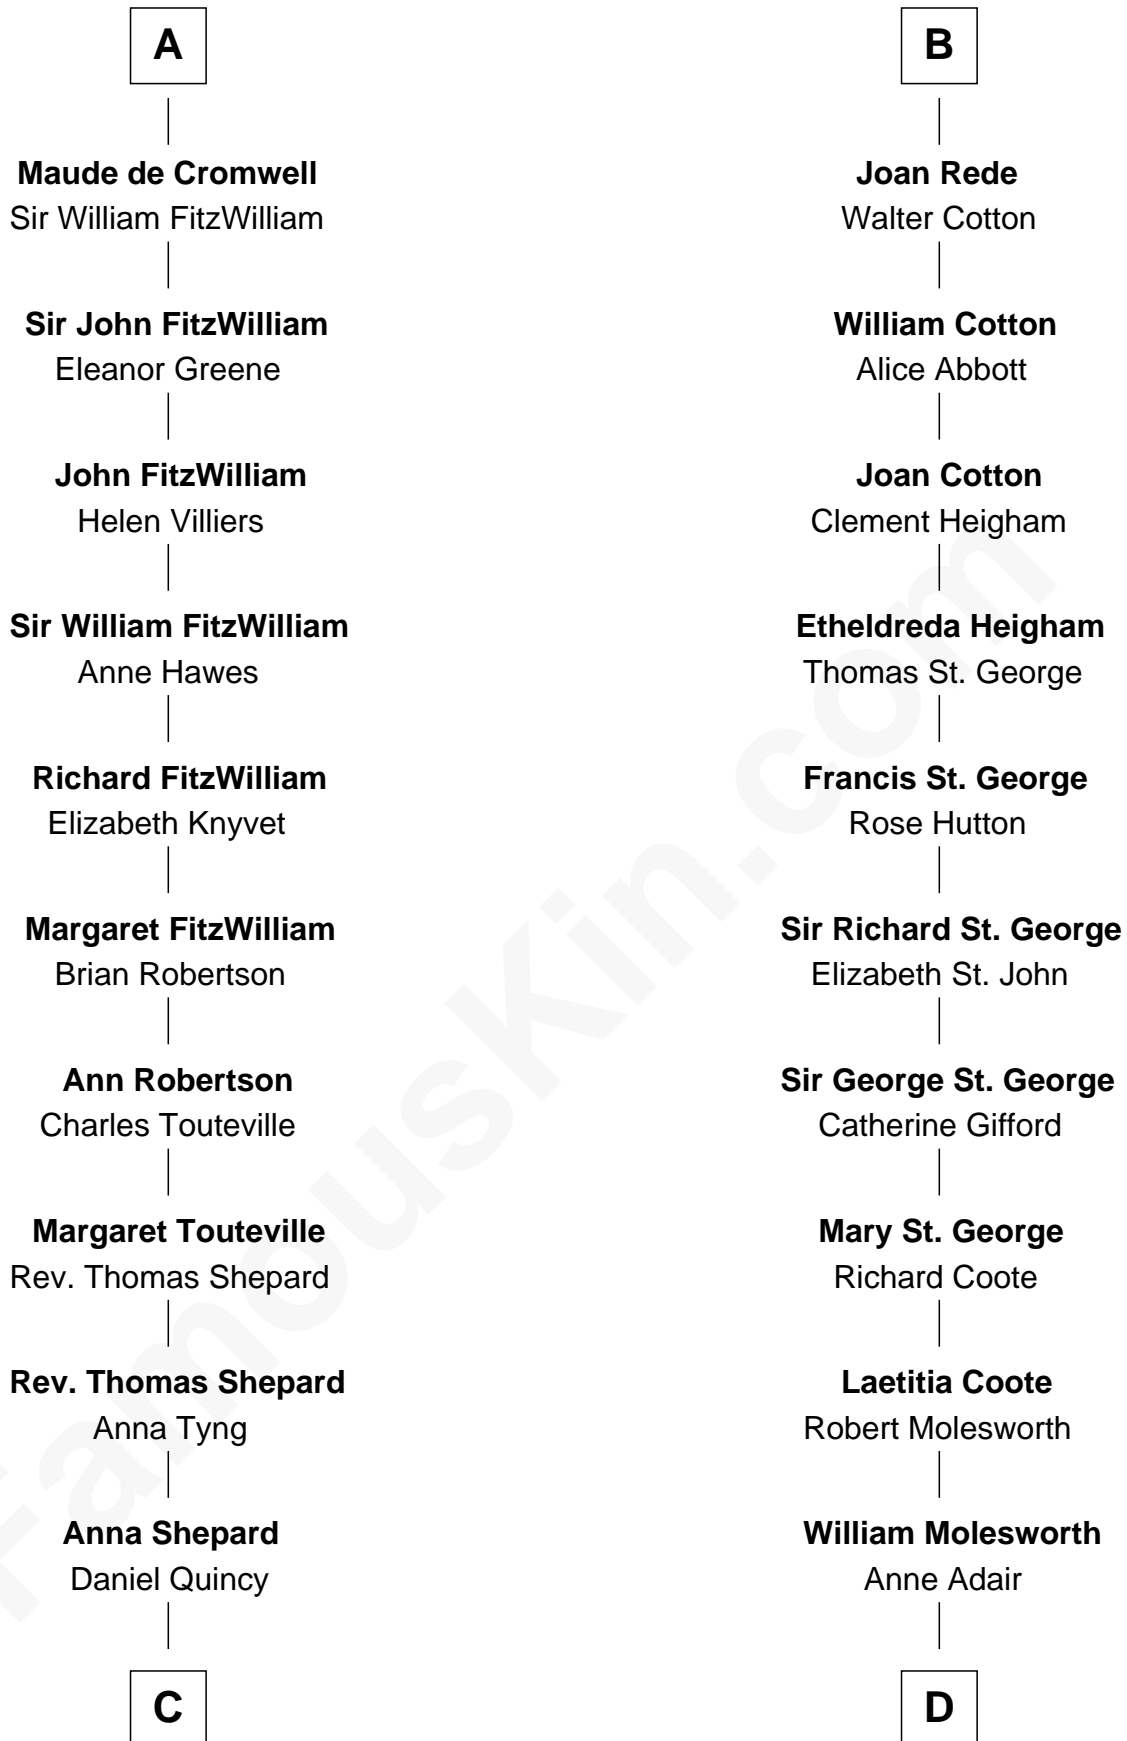

**FamousKin.com**  
**Relationship Chart of**  
**Abigail (Smith) Adams**  
*First Lady of President John Adams*

**19th cousin 2 times removed of**  
**Olivia De Havilland**  
*Movie Actress*

**C**

**Col John Quincy**  
Elizabeth Norton

**Elizabeth Quincy**  
Rev. William Smith

**Abigail (Smith) Adams**  
*First Lady of John Adams*

**D**

**Richard Molesworth**  
Catherine Cobb

**John Molesworth**  
Louise Tomkyns

**Margaret Letitia Molesworth**  
Charles Richard De Havilland

**Walter Augustus De Havilland**  
Lillian Augusta Ruse

**Olivia De Havilland**  
*Movie Actress*

FamousKin.com