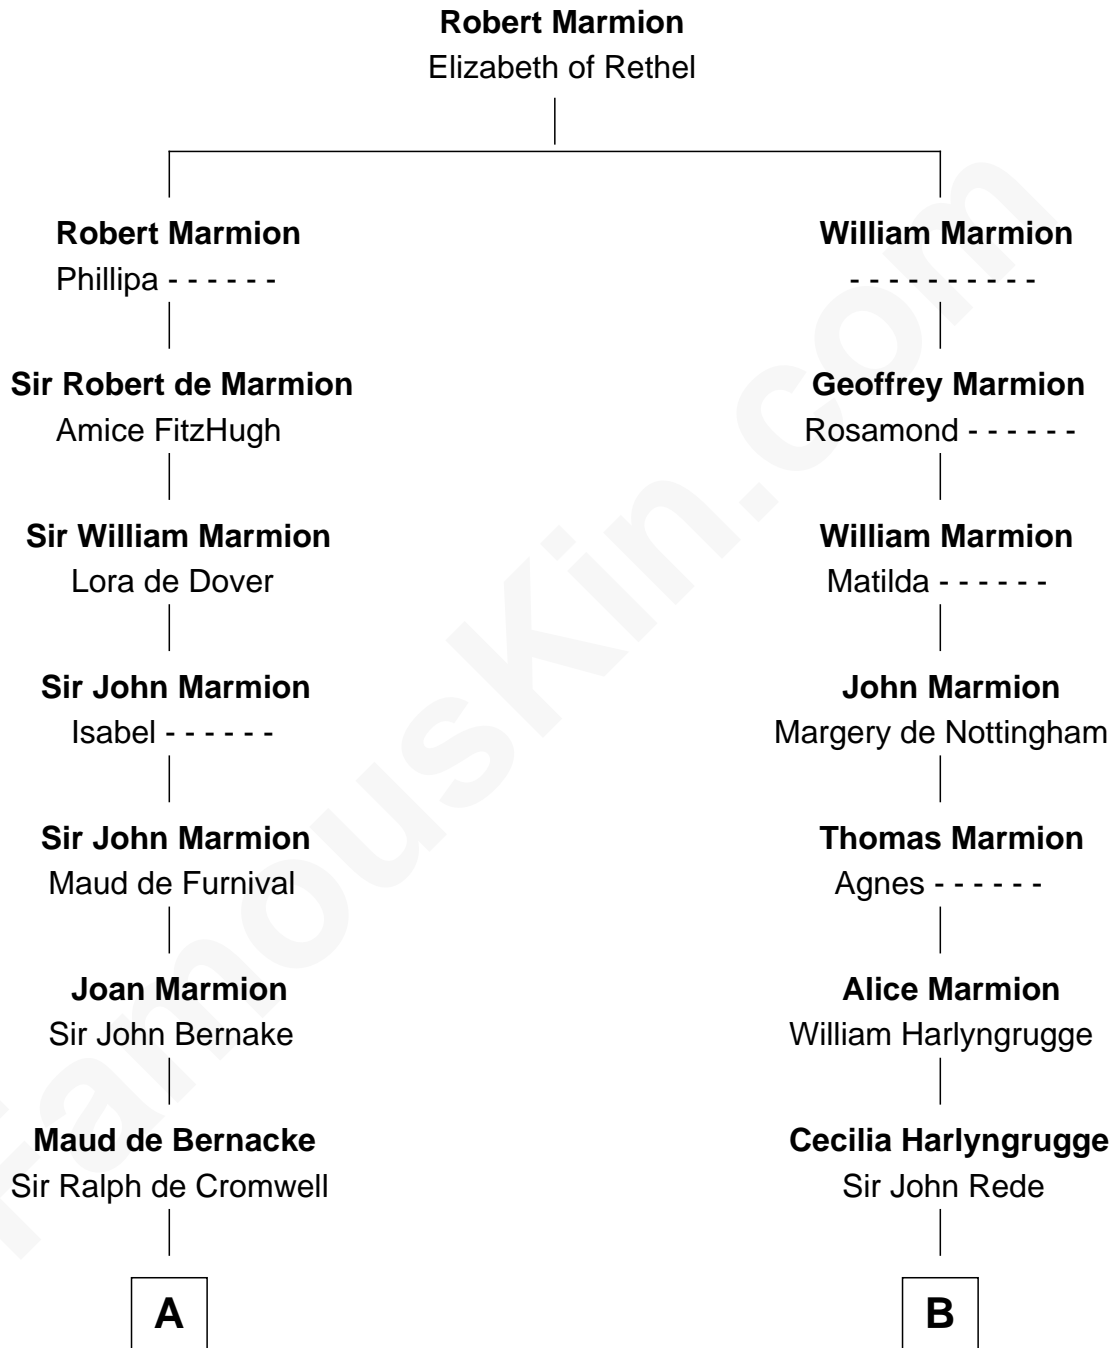

**FamousKin.com**  
**Relationship Chart of**  
**Abigail (Smith) Adams**  
*First Lady of President John Adams*

**19th cousin 2 times removed of**  
**Olivia De Havilland**  
*Movie Actress*

**C**

**Col John Quincy**  
Elizabeth Norton

**Elizabeth Quincy**  
Rev. William Smith

**Abigail (Smith) Adams**  
*First Lady of John Adams*

**D**

**Richard Molesworth**  
Catherine Cobb

**John Molesworth**  
Louise Tomkyns

**Margaret Letitia Molesworth**  
Charles Richard De Havilland