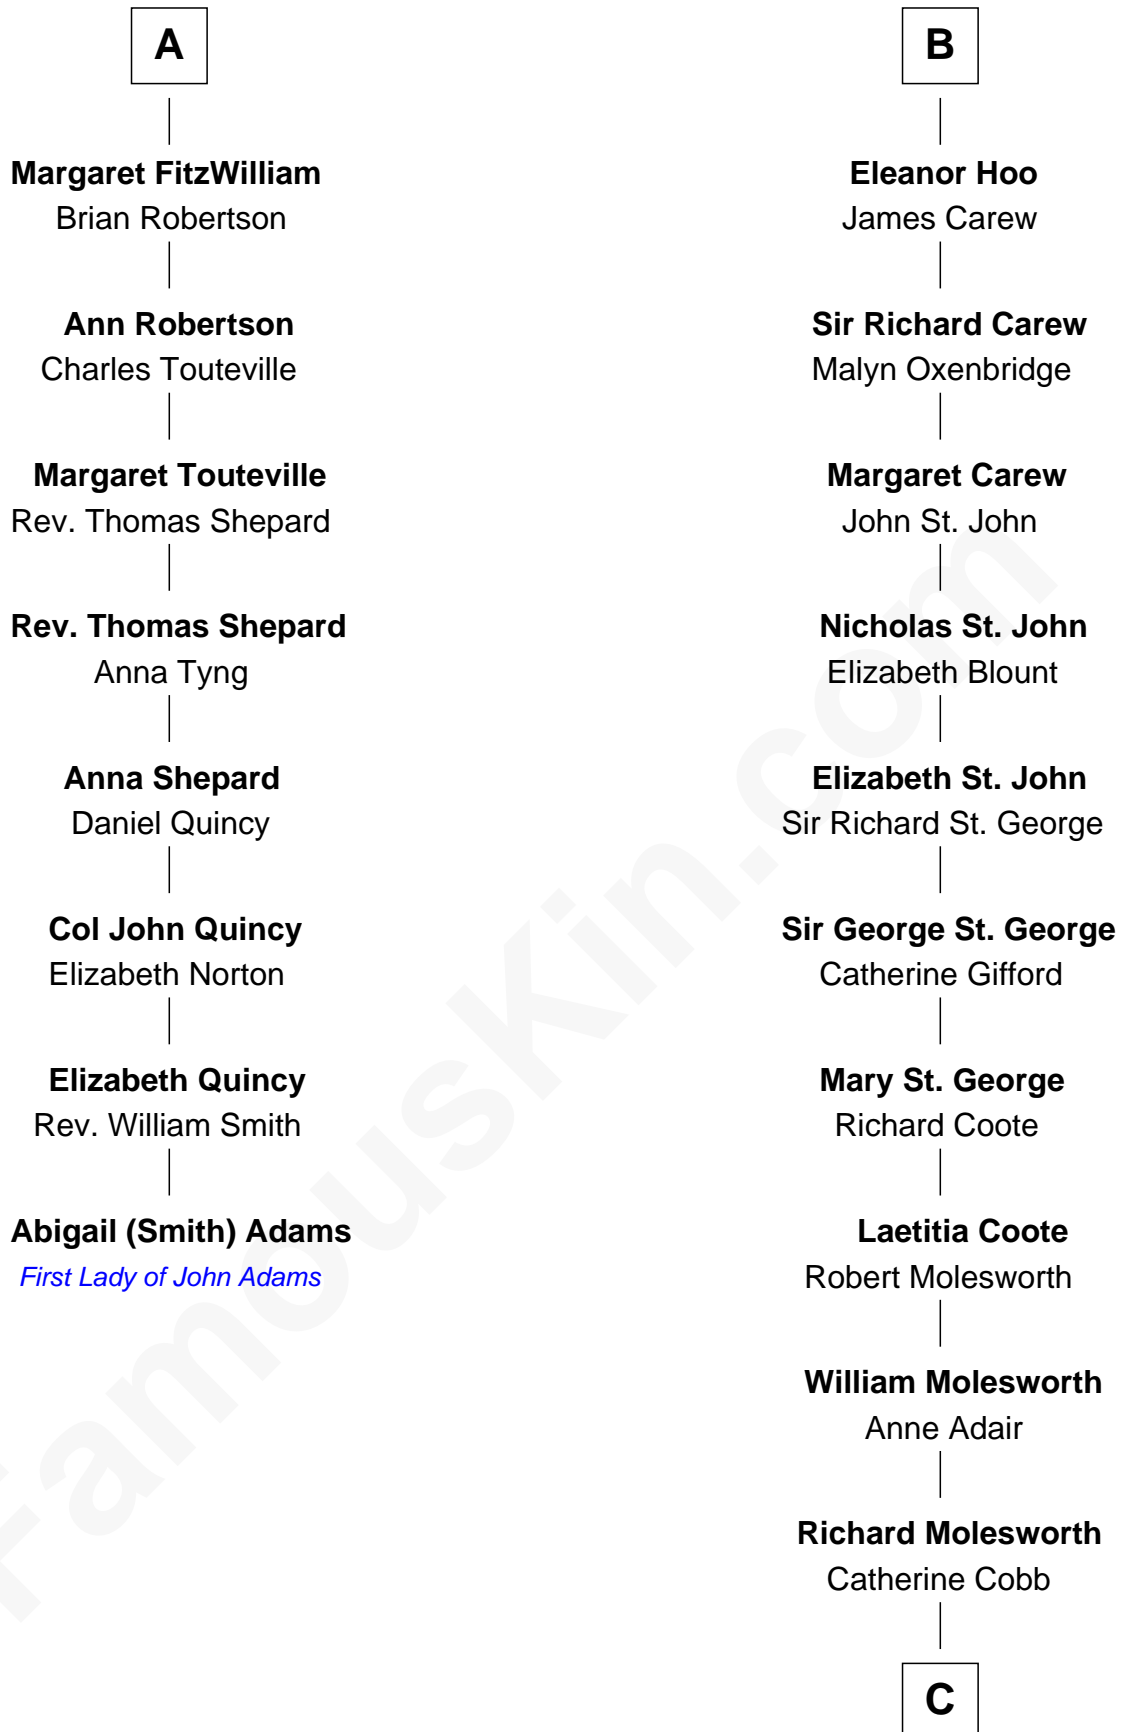

## Relationship Chart of

**Abigail (Smith) Adams**

*First Lady of President John Adams*

14th cousin 6 times removed of

**Olivia De Havilland**

*Movie Actress*

**Eudo la Zouche**  
Milicent de Cantilupe

**C**

**John Molesworth**

Louise Tomkyns

**Margaret Letitia Molesworth**

Charles Richard De Havilland

**Walter Augustus De Havilland**

Lillian Augusta Ruse

**Olivia De Havilland**

*Movie Actress*