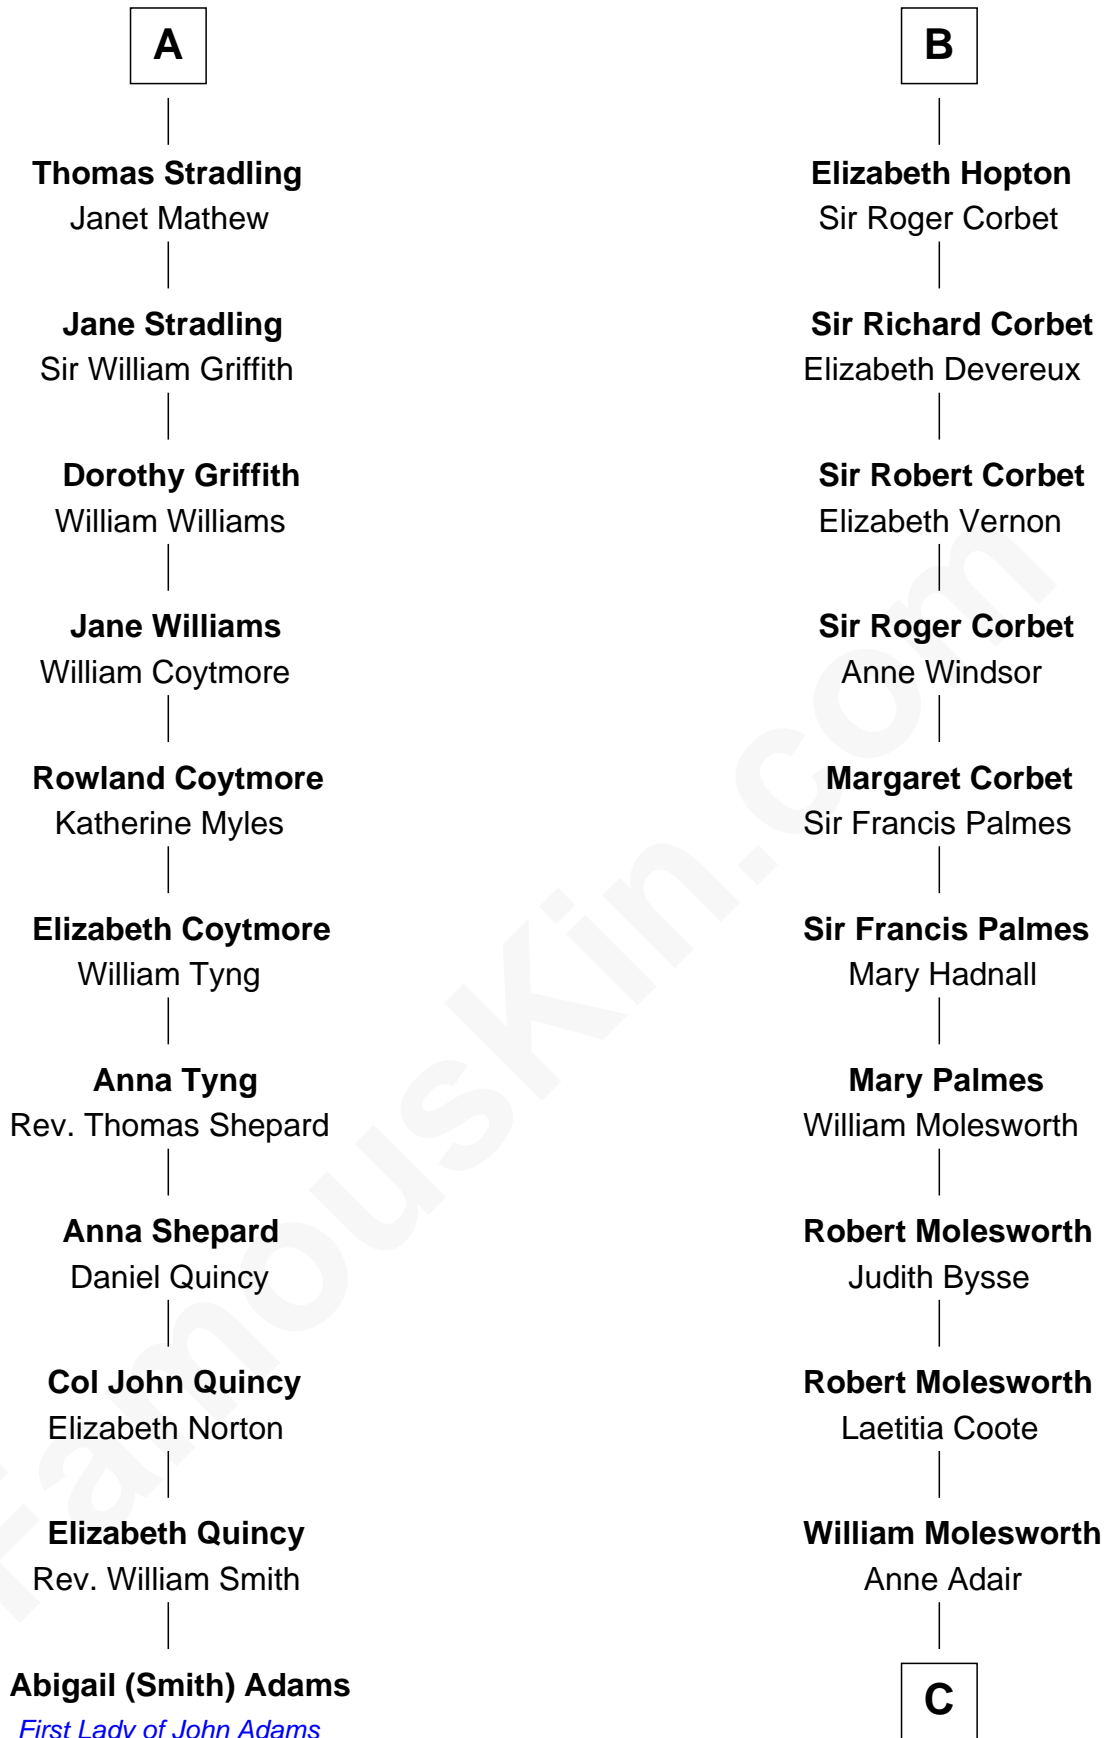

FamousKin.com
Relationship Chart of
Abigail (Smith) Adams
First Lady of President John Adams

17th cousin 4 times removed of

Olivia De Havilland
Movie Actress

C

Richard Molesworth

Catherine Cobb

John Molesworth

Louise Tomkyns

Margaret Letitia Molesworth

Charles Richard De Havilland

Walter Augustus De Havilland

Lillian Augusta Ruse

Olivia De Havilland

Movie Actress