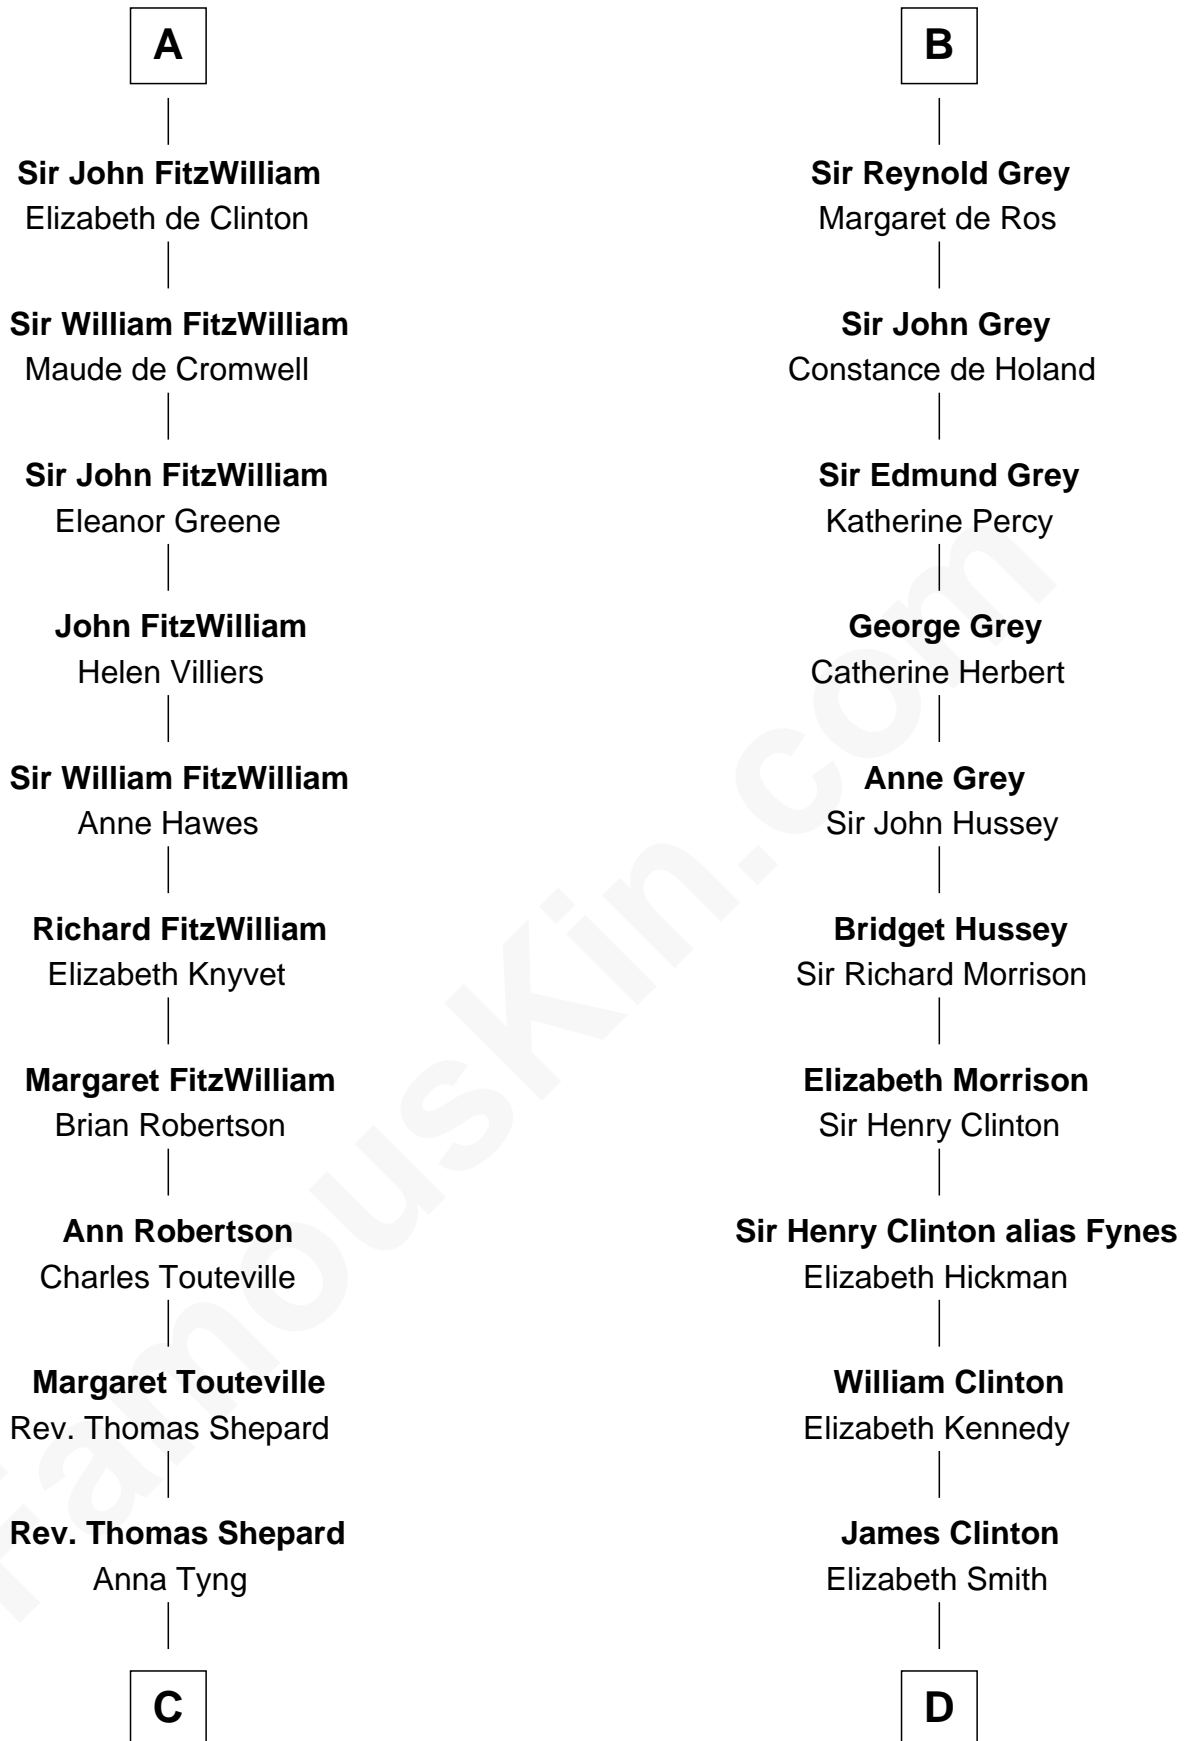

FamousKin.com

Relationship Chart of

Abigail (Smith) Adams

First Lady of President John Adams

18th cousin 2 times removed of

George Clinton

4th U.S. Vice President

C

Anna Shepard

Daniel Quincy

Col John Quincy

Elizabeth Norton

Elizabeth Quincy

Rev. William Smith

Abigail (Smith) Adams

First Lady of John Adams

D

Charles Clinton

Elizabeth Denniston

George Clinton

4th U.S. Vice President

FamousKin.com