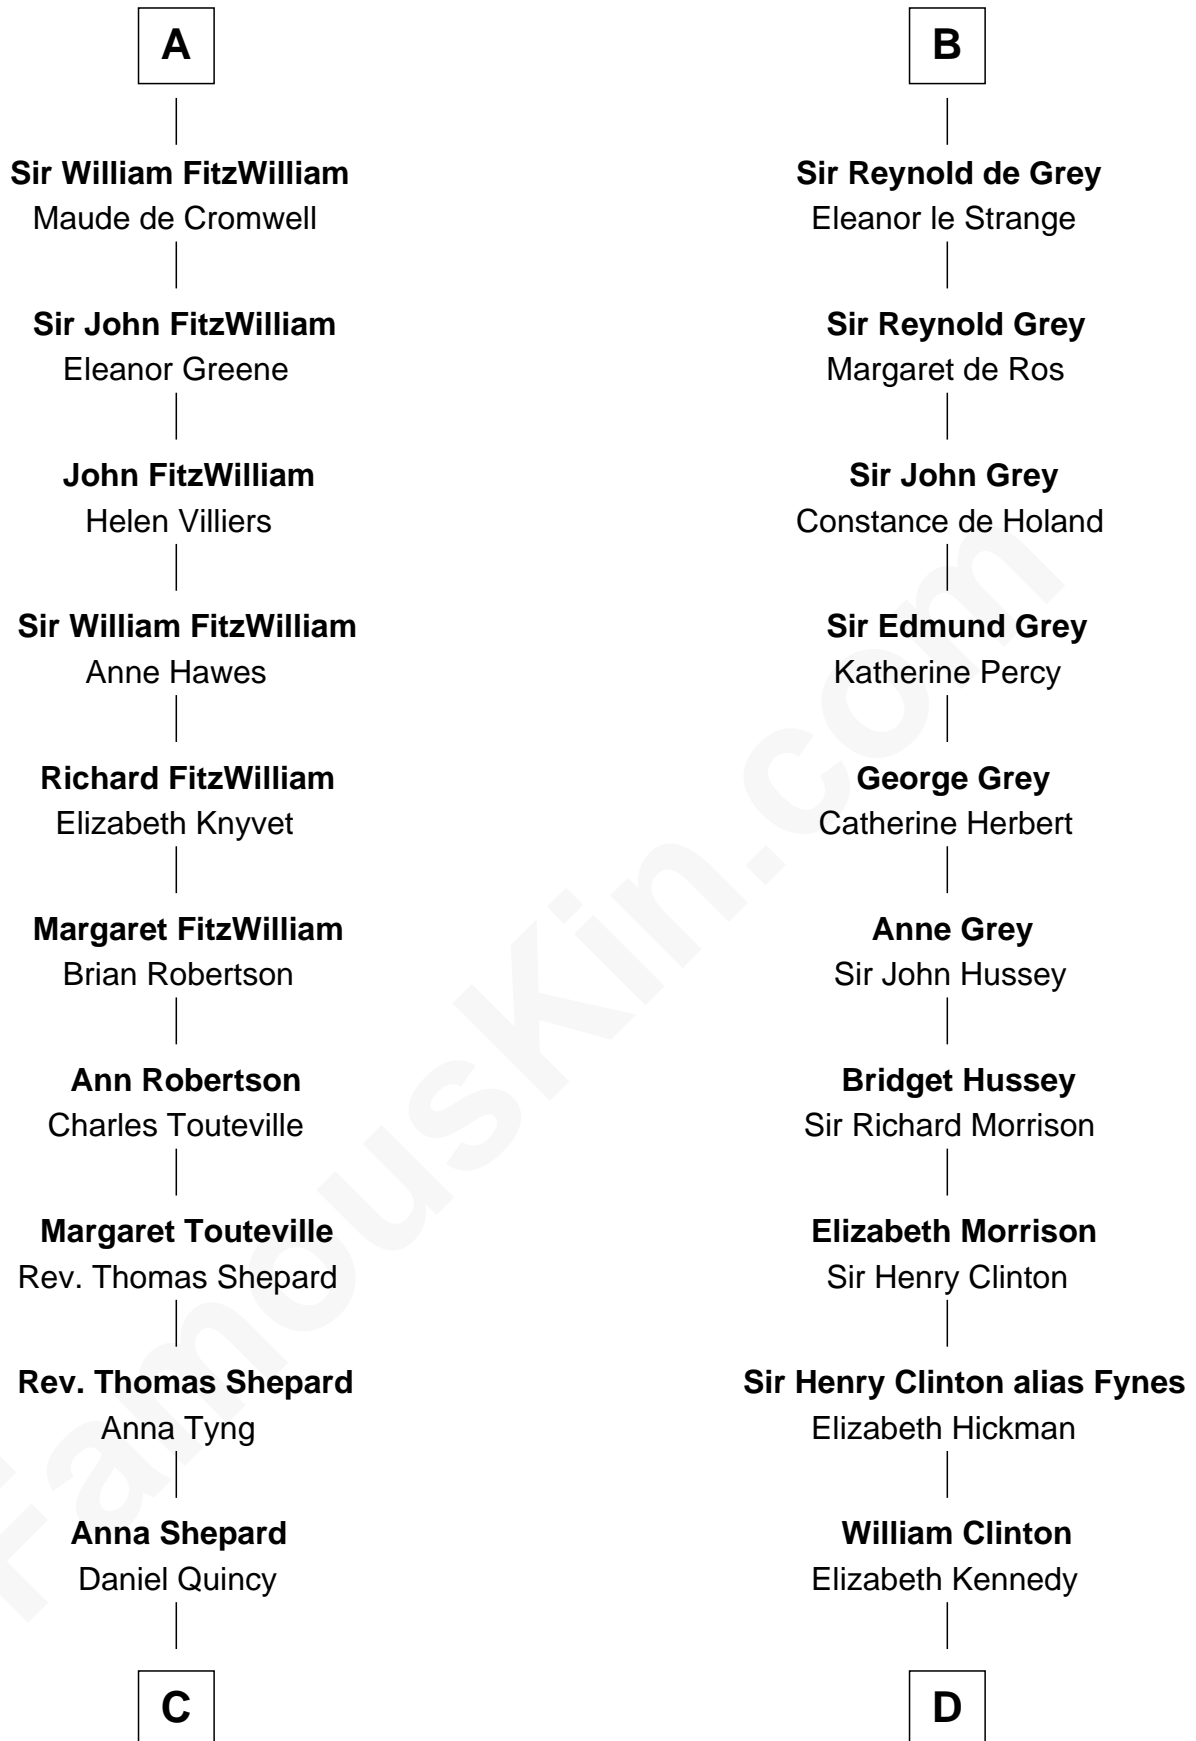

FamousKin.com

Relationship Chart of

Abigail (Smith) Adams

First Lady of President John Adams

19th cousin of

George Clinton

4th U.S. Vice President

C

Col John Quincy
Elizabeth Norton

Elizabeth Quincy
Rev. William Smith

Abigail (Smith) Adams
First Lady of John Adams

D

James Clinton
Elizabeth Smith

Charles Clinton
Elizabeth Denniston

George Clinton
4th U.S. Vice President