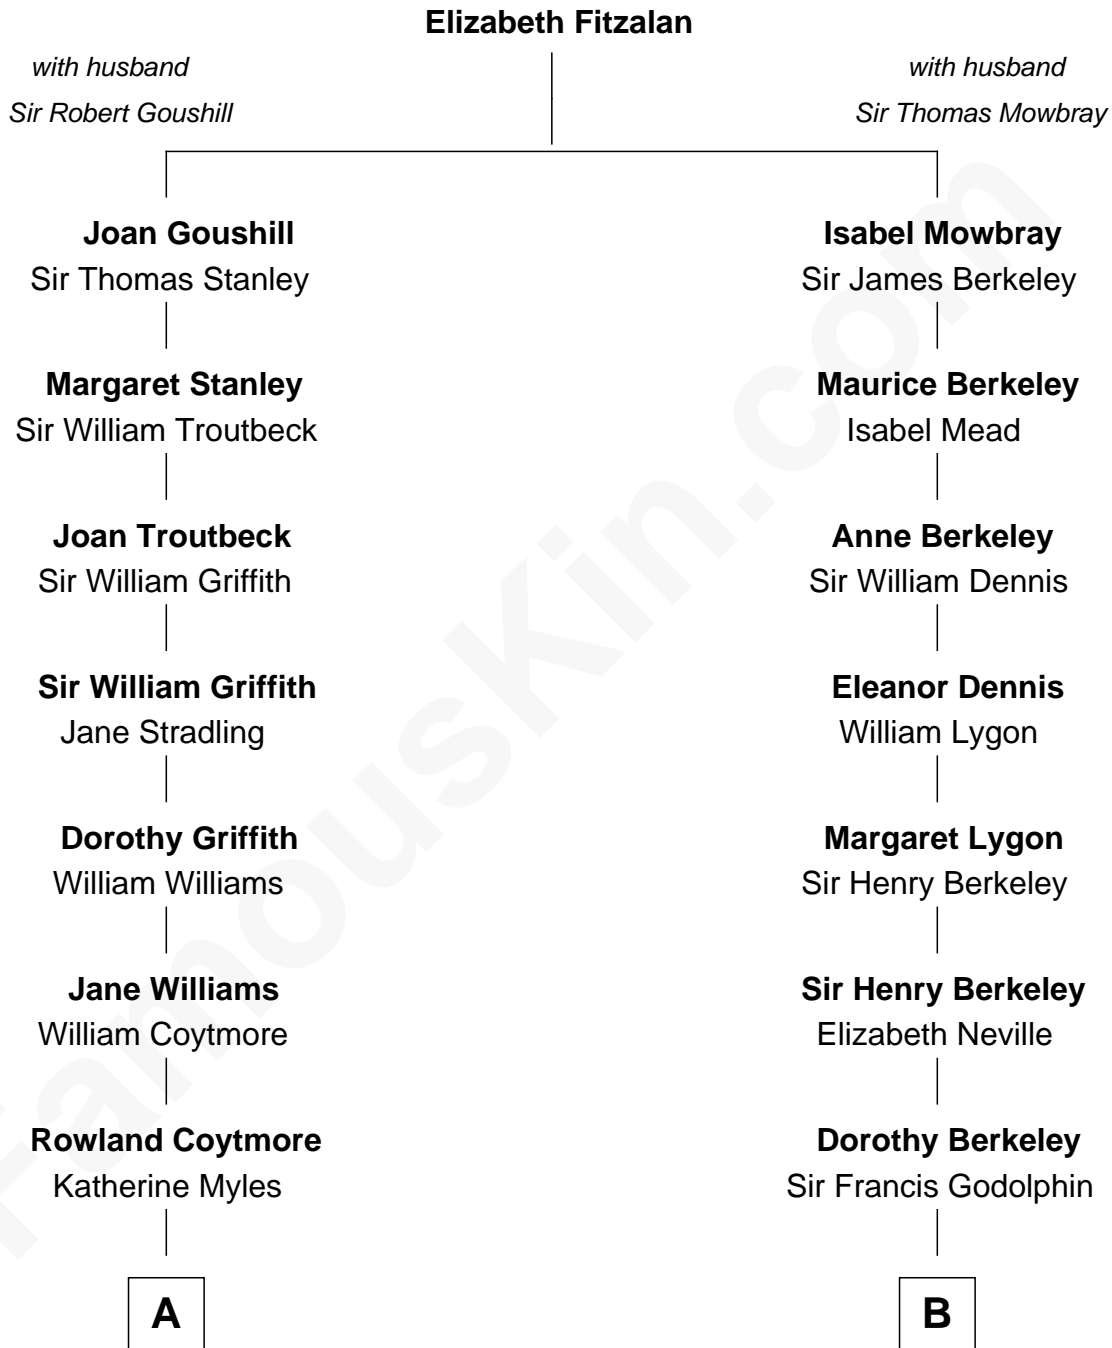

FamousKin.com

Relationship Chart of

Abigail (Smith) Adams

First Lady of President John Adams

12th cousin of

Lt. Gen. James Brudenell

Leader of the "Charge of the Light Brigade"

A