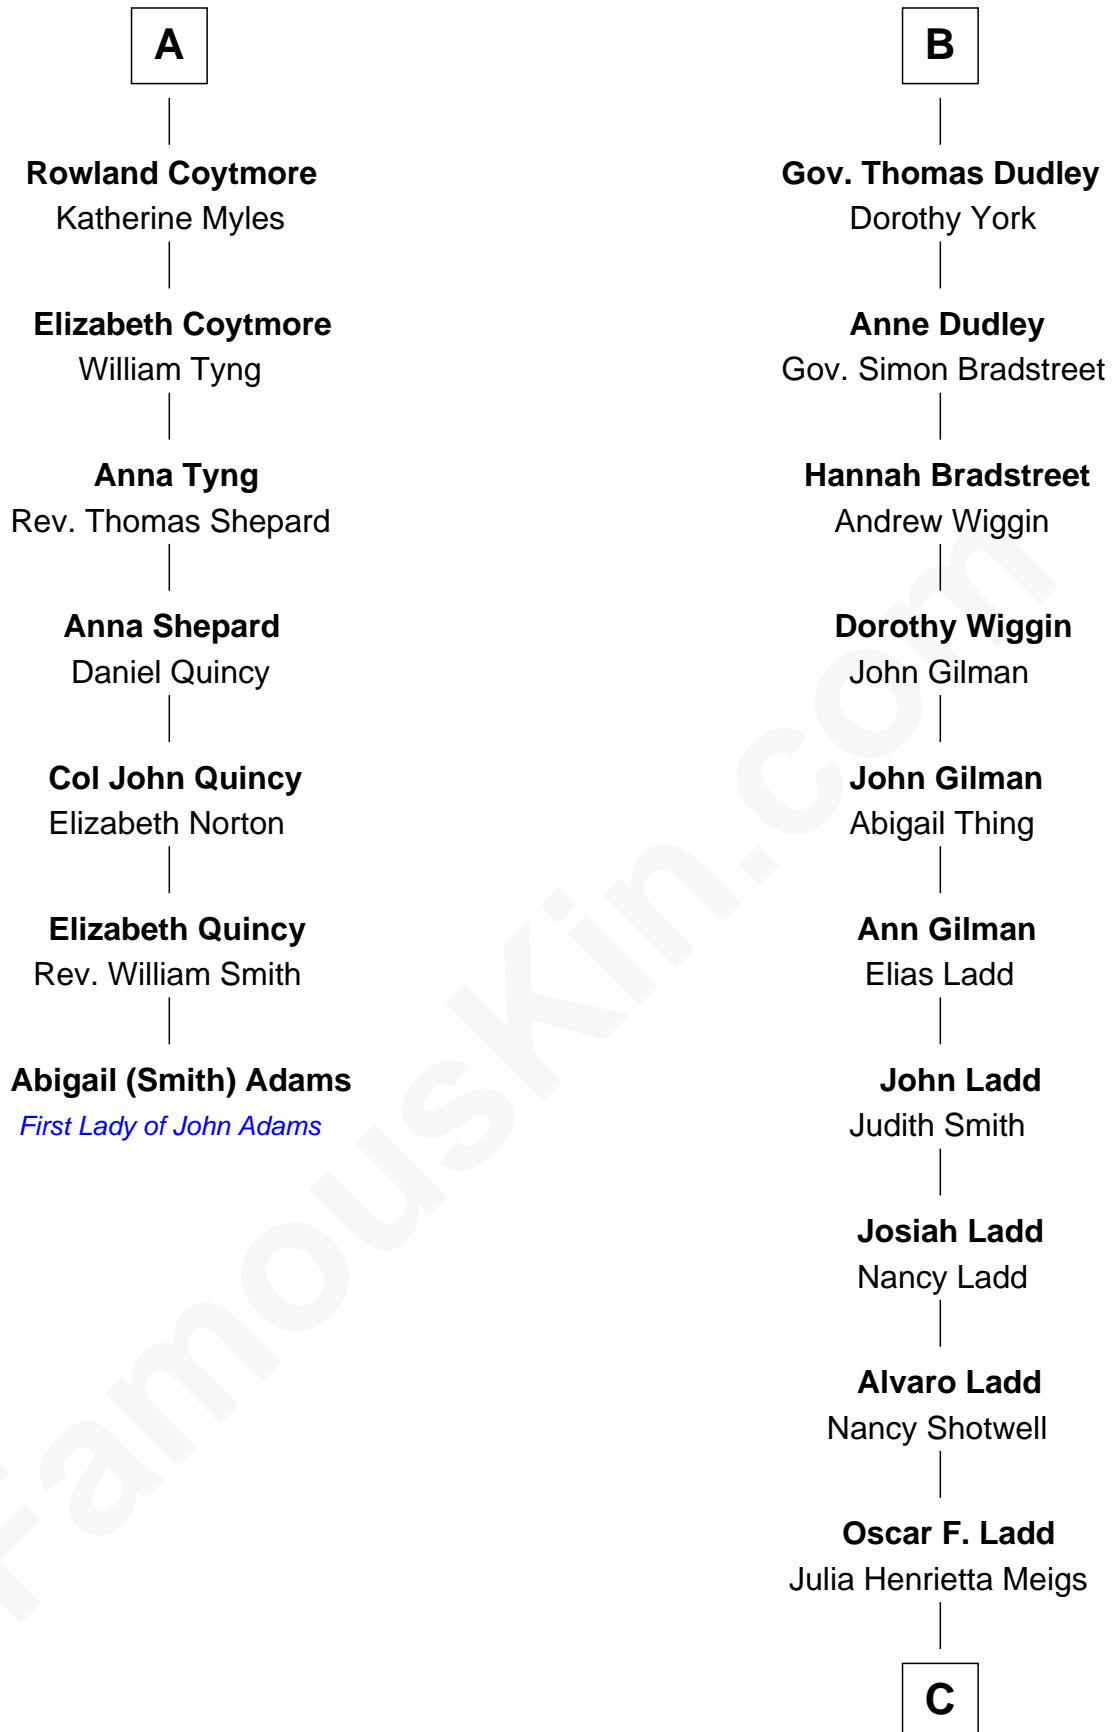

**FamousKin.com**  
**Relationship Chart of**  
**Abigail (Smith) Adams**  
*First Lady of President John Adams*

13th cousin 5 times removed of

**Alan Ladd**  
*Movie Actor*

**John of Gaunt**  
 Katherine Roet

**C**

**Alan Harwood Ladd**

Selina Raleigh

**Alan Ladd**

*Movie Actor*

FamousKin.com