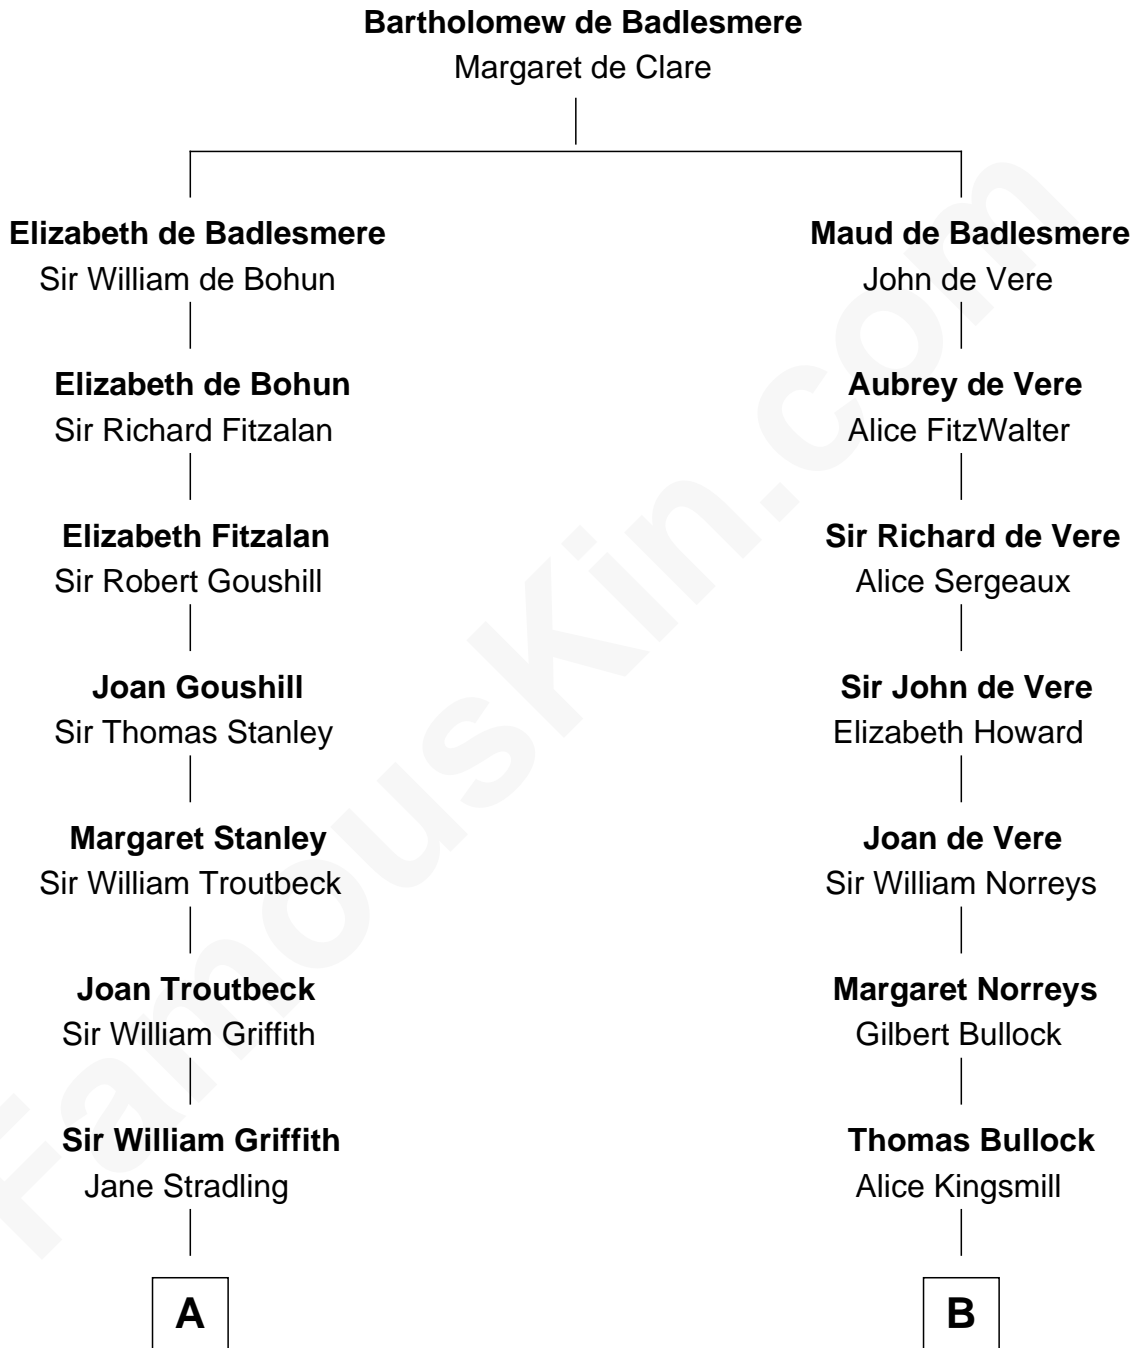

FamousKin.com

Relationship Chart of

Abigail (Smith) Adams

First Lady of President John Adams

15th cousin 3 times removed of

Alan Ladd

Movie Actor

C

Alan Harwood Ladd

Selina Raleigh

Alan Ladd

Movie Actor

FamousKin.com