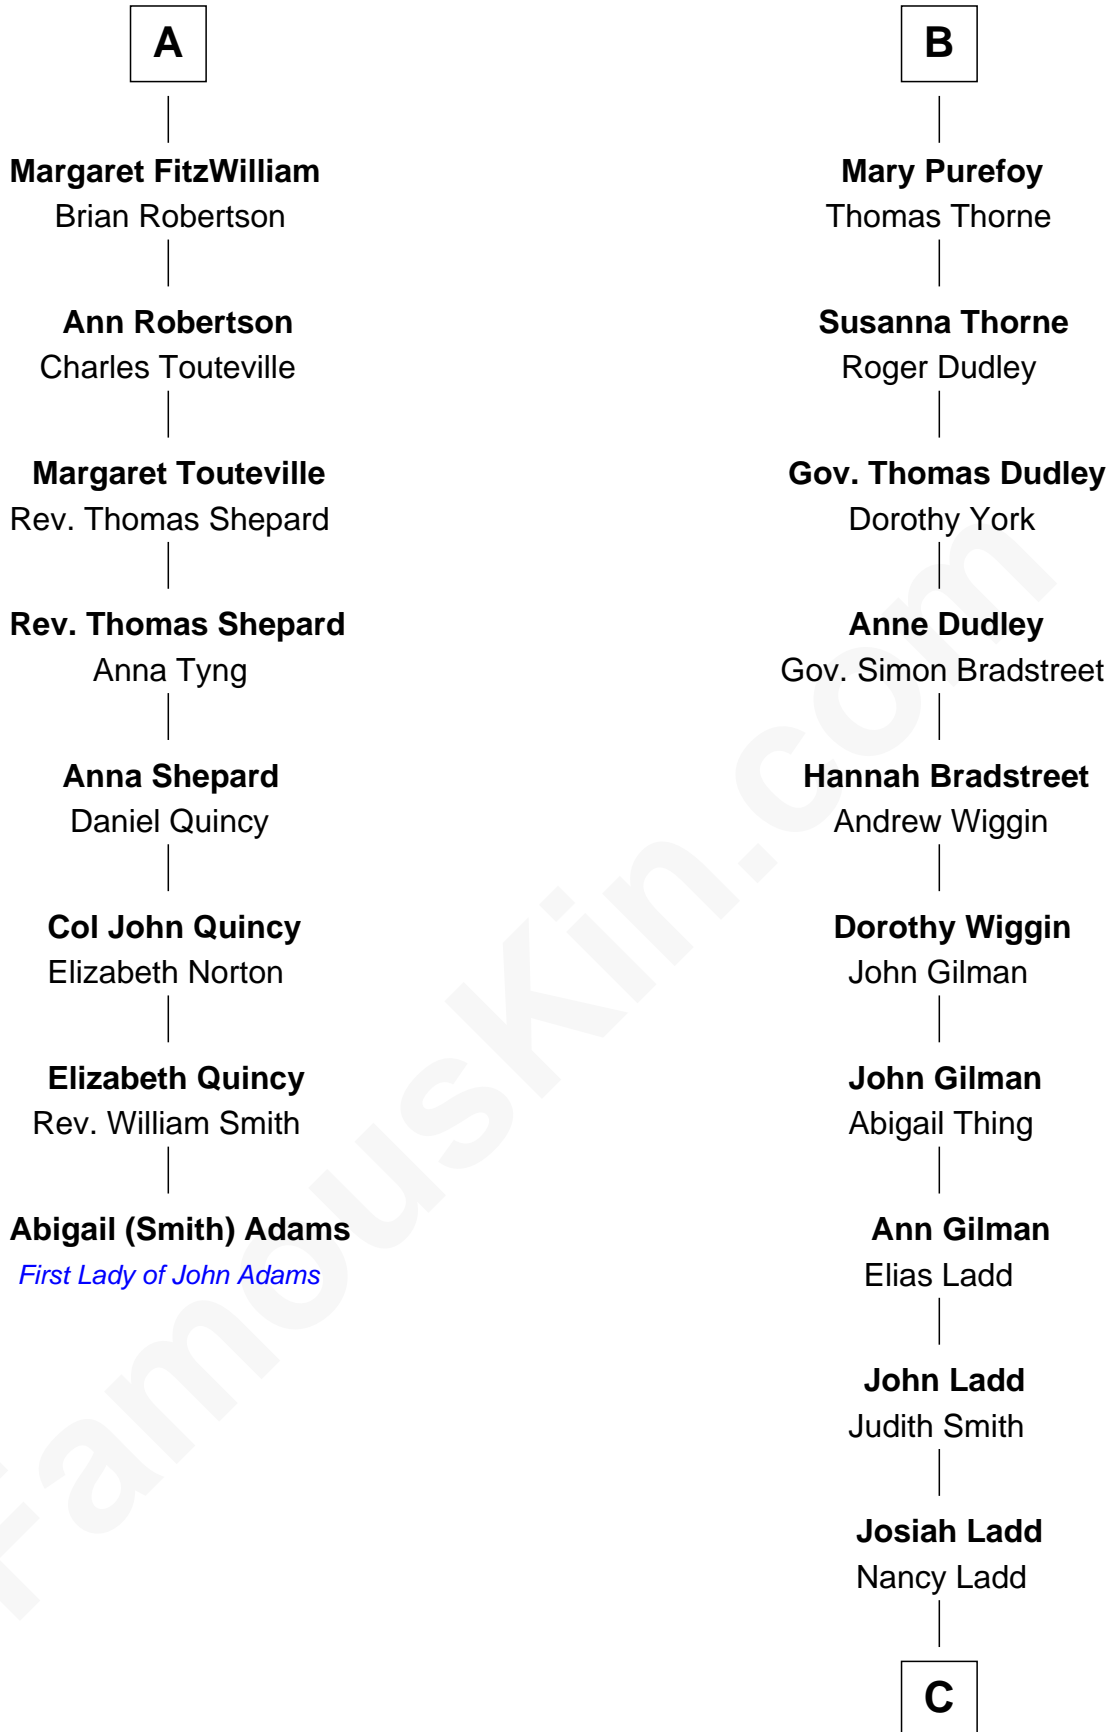

FamousKin.com

Relationship Chart of

Abigail (Smith) Adams

First Lady of President John Adams

14th cousin 6 times removed of

Alan Ladd

Movie Actor

Sir John Marmion

Maud de Furnival

C

Alvaro Ladd
Nancy Shotwell

Oscar F. Ladd
Julia Henrietta Meigs

Alan Harwood Ladd
Selina Raleigh

Alan Ladd
Movie Actor

FamousKin.com