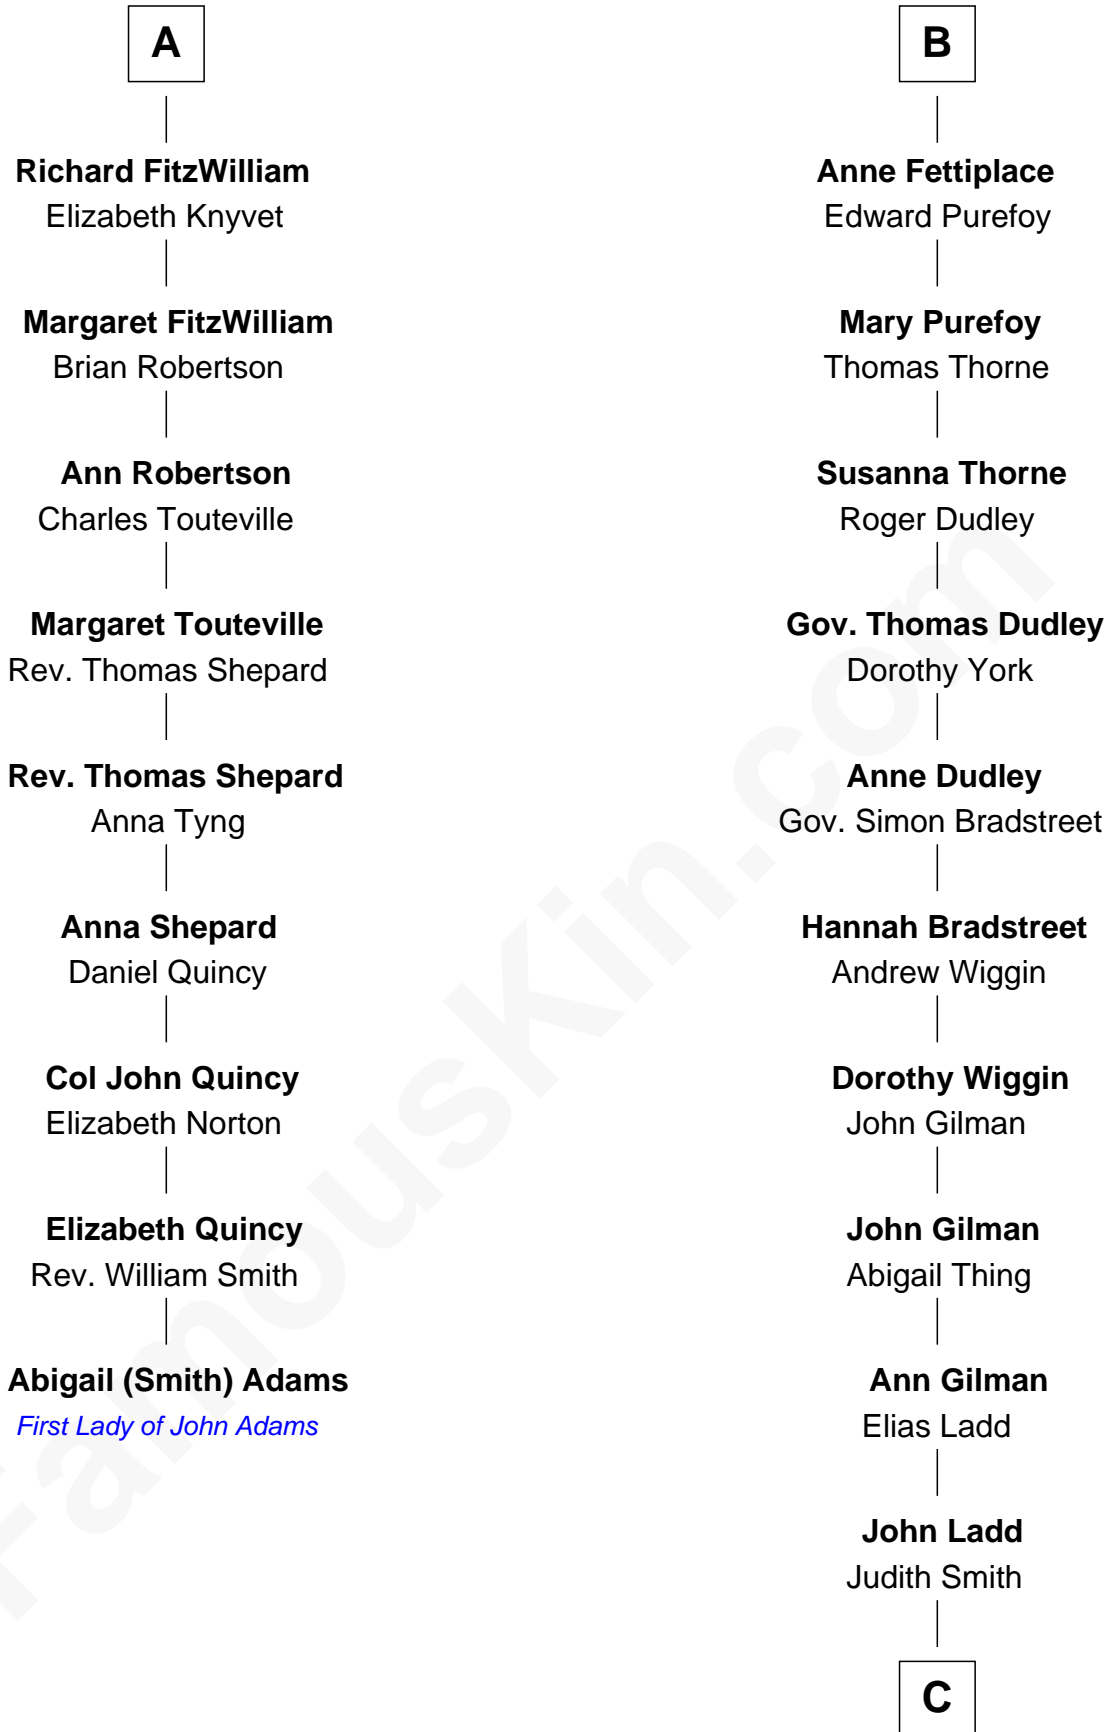

FamousKin.com

Relationship Chart of

Abigail (Smith) Adams

First Lady of President John Adams

15th cousin 6 times removed of

Alan Ladd

Movie Actor

C

—
Josiah Ladd

Nancy Ladd

—
Alvaro Ladd

Nancy Shotwell

—
Oscar F. Ladd

Julia Henrietta Meigs

—
Alan Harwood Ladd

Selina Raleigh