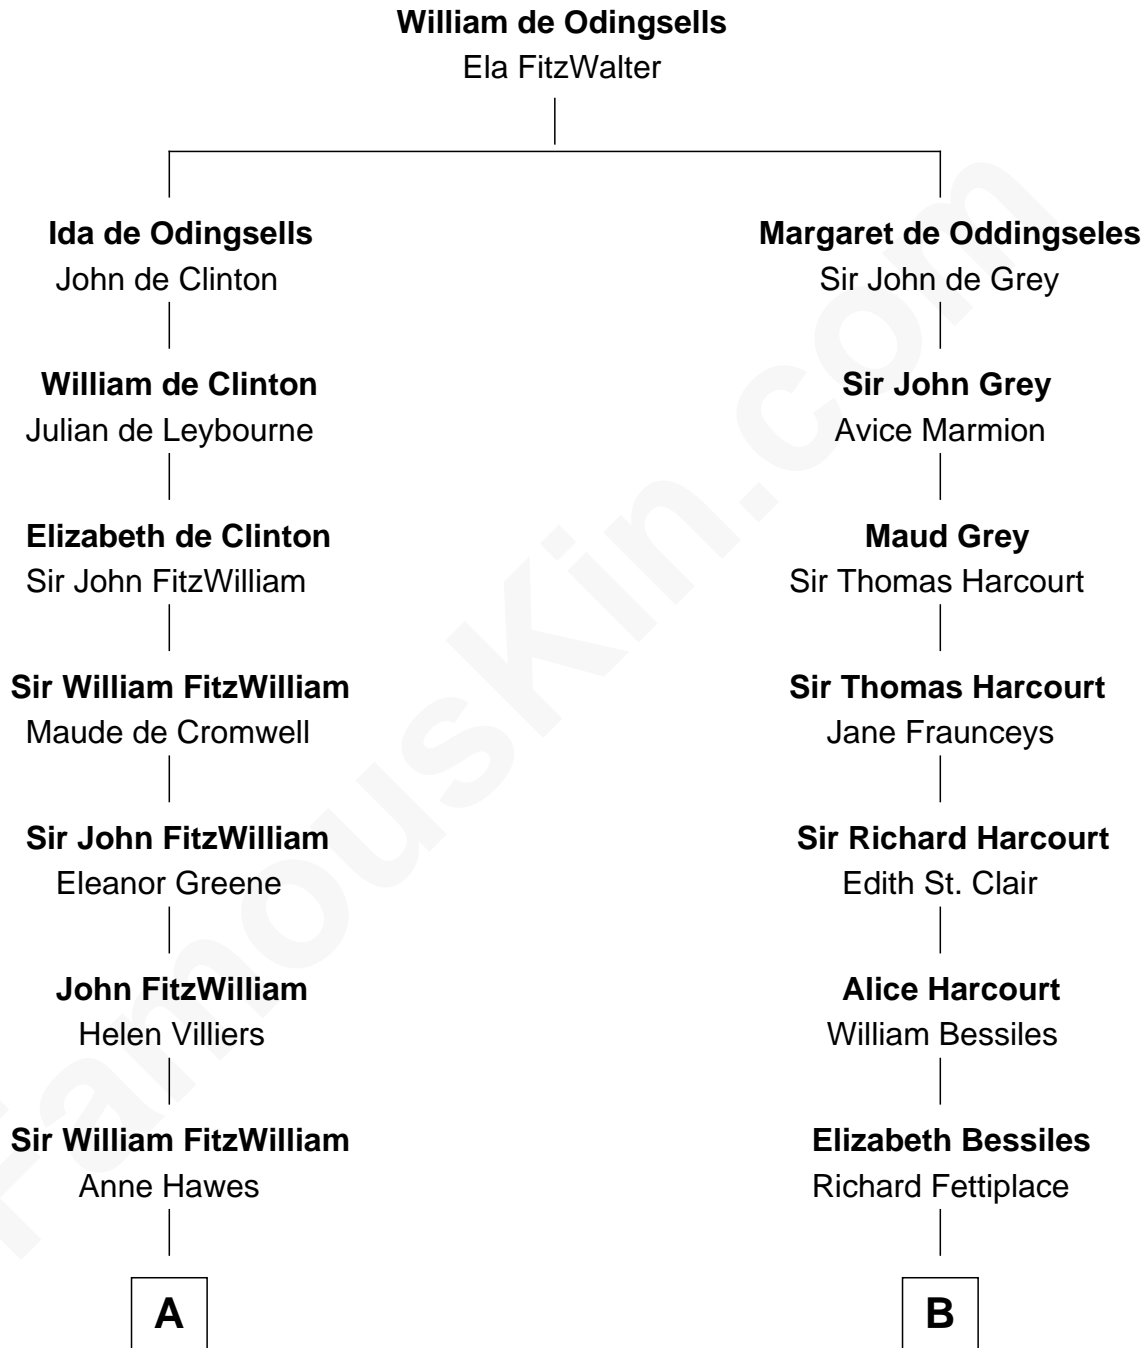

FamousKin.com

Relationship Chart of

Abigail (Smith) Adams

First Lady of President John Adams

15th cousin 6 times removed of

Alan Ladd

Movie Actor

C

—
Josiah Ladd

Nancy Ladd

—
Alvaro Ladd

Nancy Shotwell

—
Oscar F. Ladd

Julia Henrietta Meigs

—
Alan Harwood Ladd

Selina Raleigh