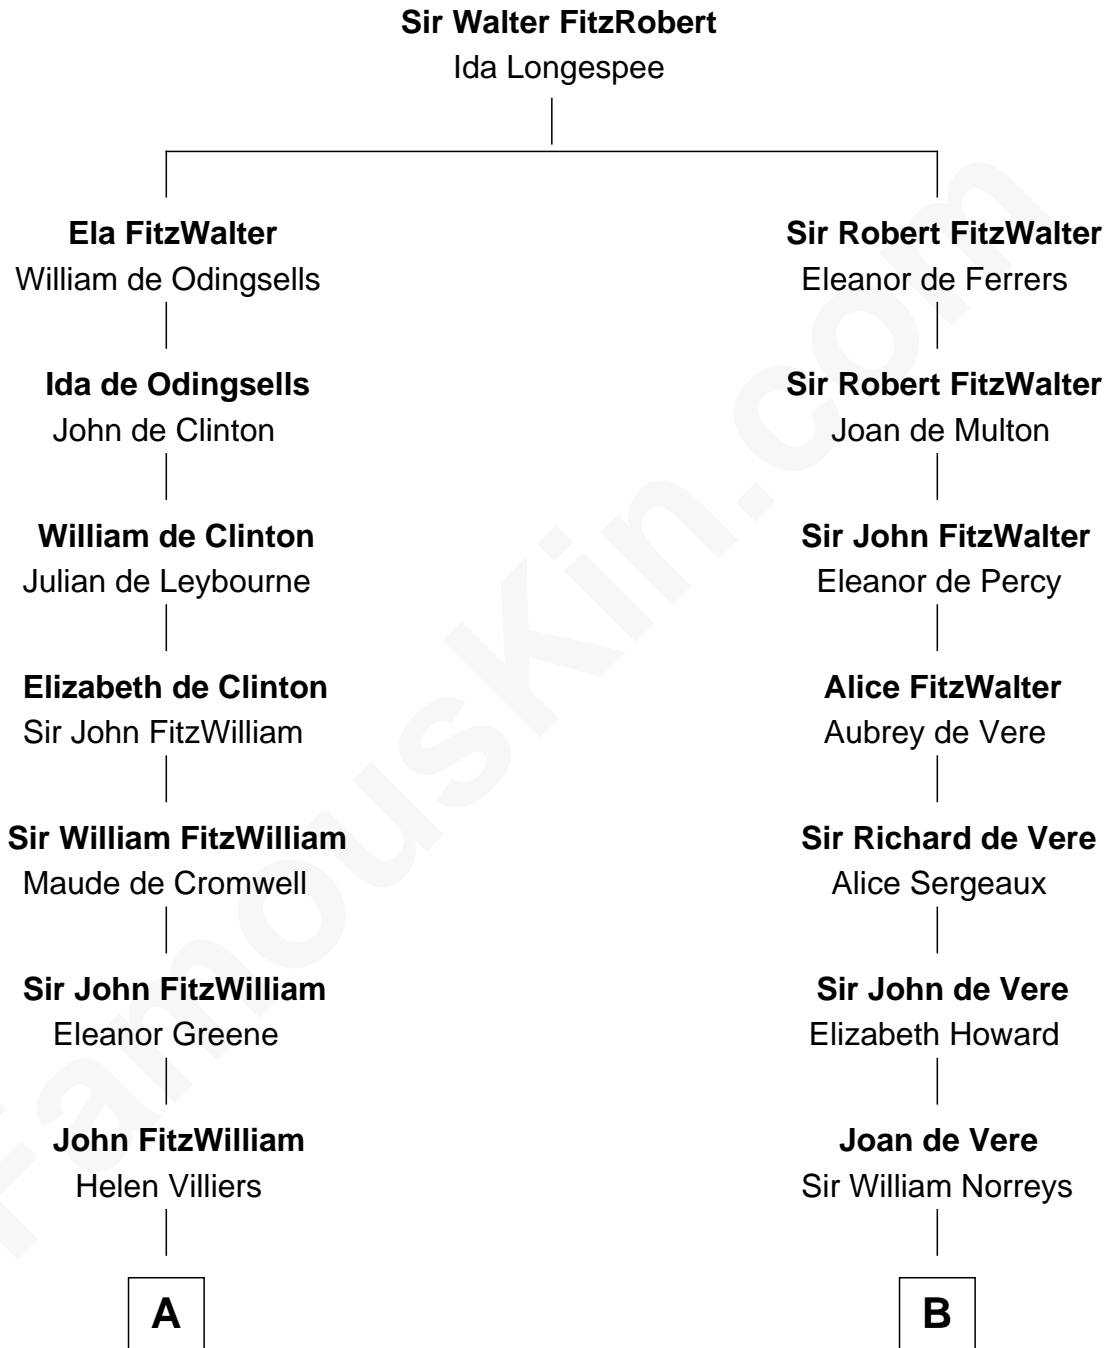

FamousKin.com
Relationship Chart of
Abigail (Smith) Adams
First Lady of President John Adams

16th cousin 4 times removed of

Alan Ladd
Movie Actor

C

Nancy Shotwell

Alvaro Ladd

Oscar F. Ladd

Julia Henrietta Meigs

Alan Harwood Ladd

Selina Raleigh

Alan Ladd

Movie Actor

FamousKin.com