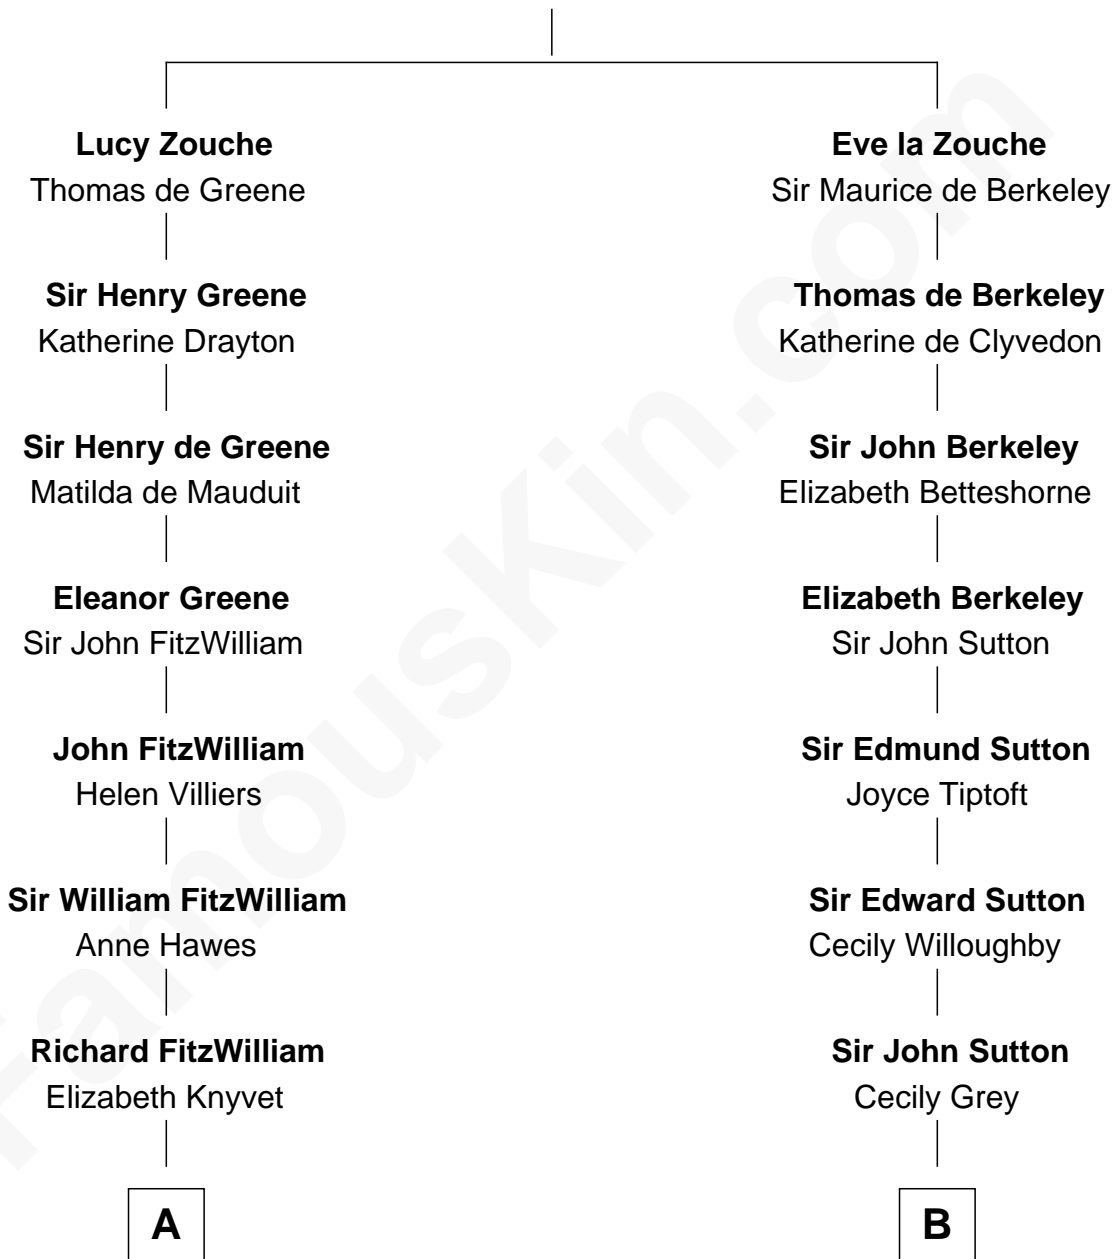

FamousKin.com Relationship Chart of

Abigail (Smith) Adams

First Lady of President John Adams

14th cousin 6 times removed of

Alan Ladd

Movie Actor

Eudo la Zouche
Milicent de Cantilupe

C

Alvaro Ladd
Nancy Shotwell

Oscar F. Ladd
Julia Henrietta Meigs

Alan Harwood Ladd
Selina Raleigh

Alan Ladd
Movie Actor

FamousKin.com