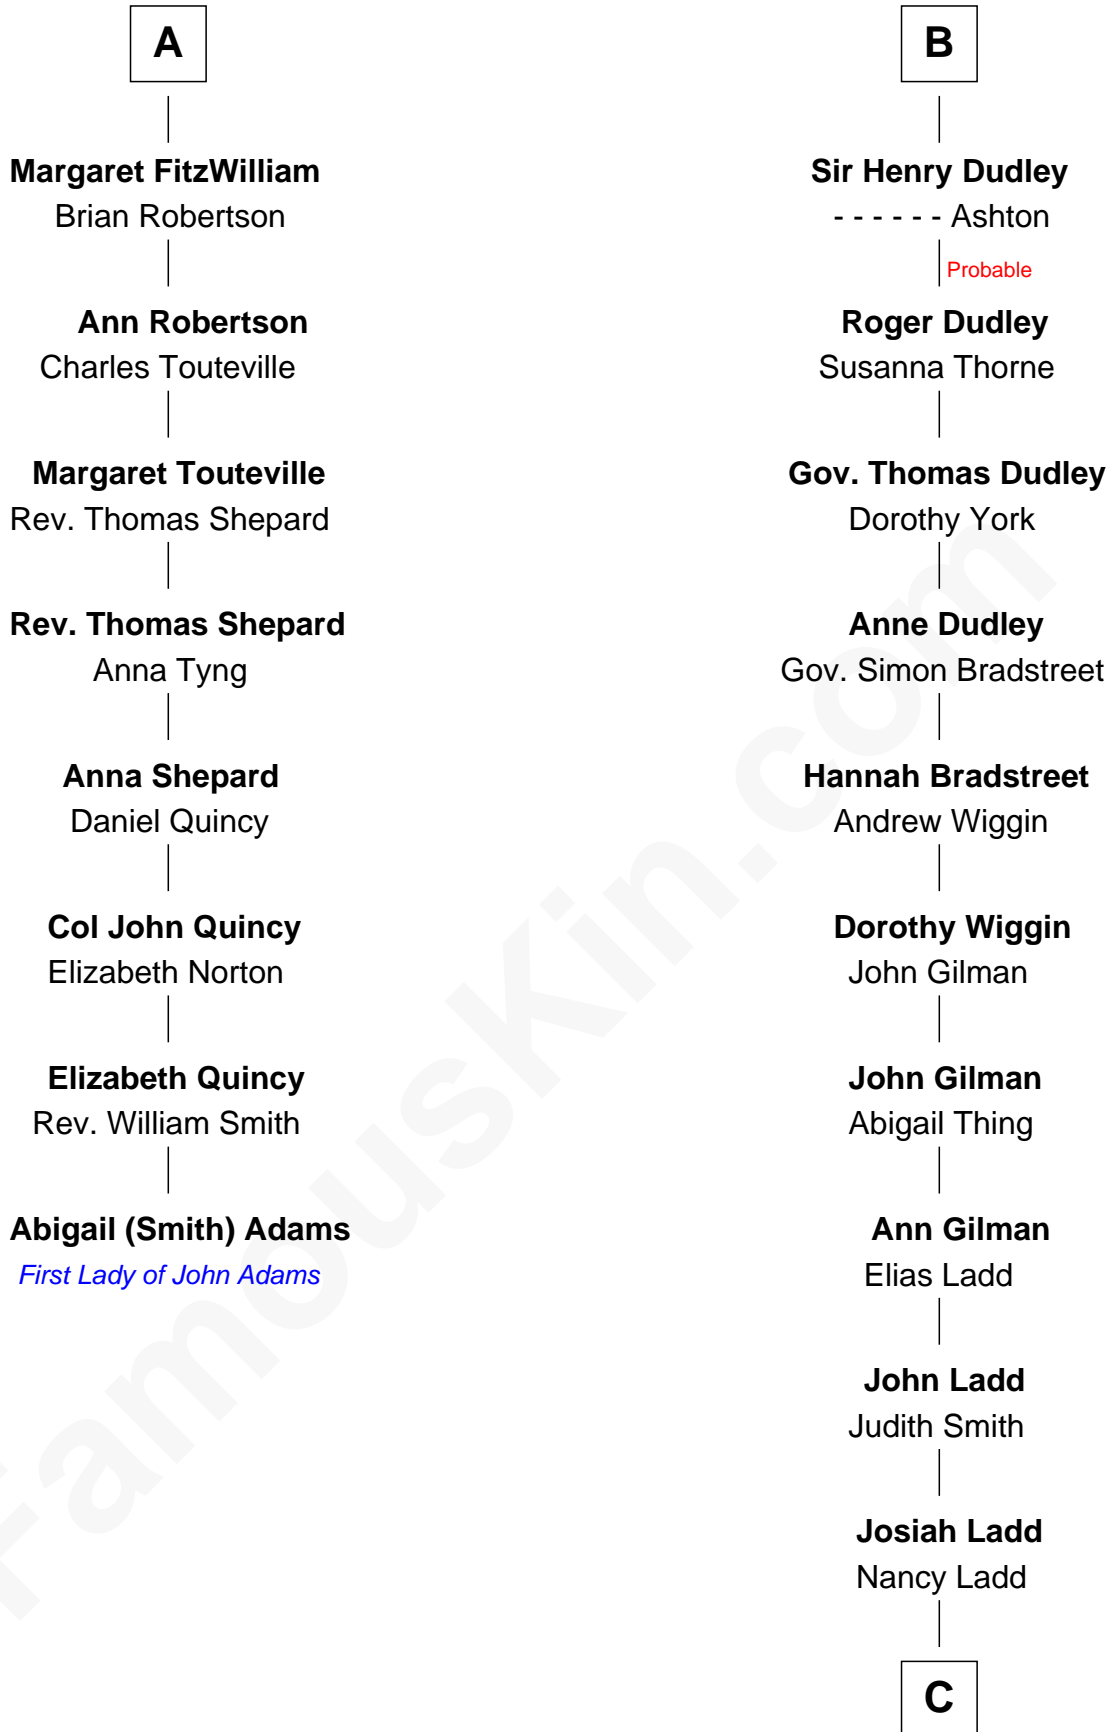

FamousKin.com Relationship Chart of

Abigail (Smith) Adams

First Lady of President John Adams

14th cousin 6 times removed of

Alan Ladd

Movie Actor

Eudo la Zouche
Milicent de Cantilupe

C

Alvaro Ladd
Nancy Shotwell

Oscar F. Ladd
Julia Henrietta Meigs

Alan Harwood Ladd
Selina Raleigh

Alan Ladd
Movie Actor

FamousKin.com