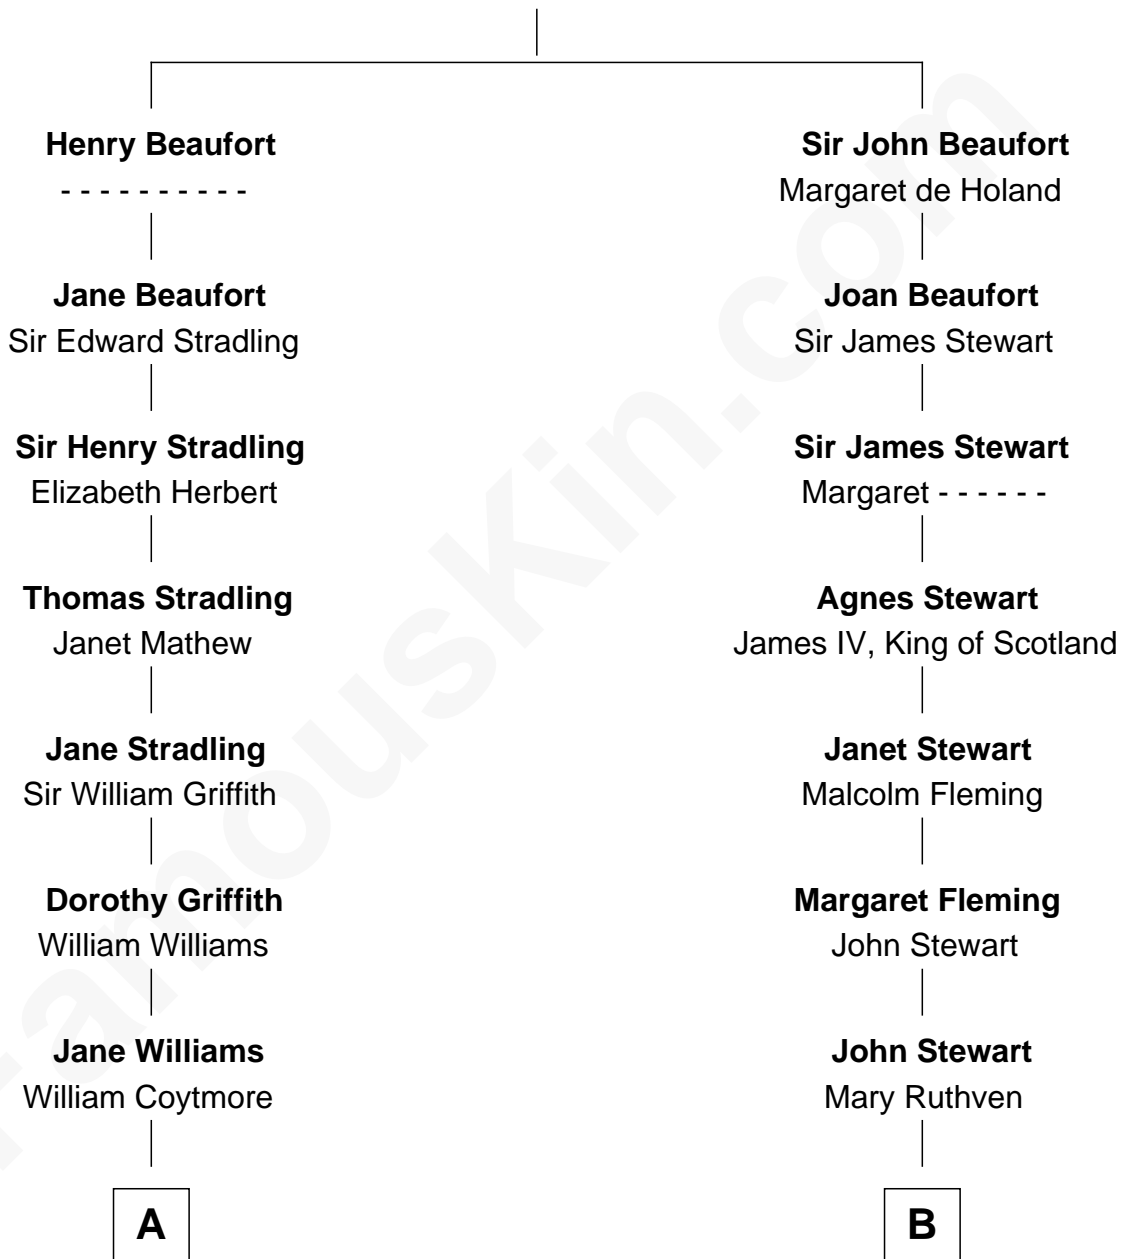

## Relationship Chart of

### Abigail (Smith) Adams

First Lady of President John Adams

13th cousin 6 times removed of

**Hugh Grant**

Movie Actor

**John of Gaunt**

Katherine Roet

**C**

**Margaret Isobel Randolph**

John Cassilis MacLean

**Fynvola Susan MacLean**

James Murray Grant

**Hugh Grant**

*Movie Actor*

FamousKin.com