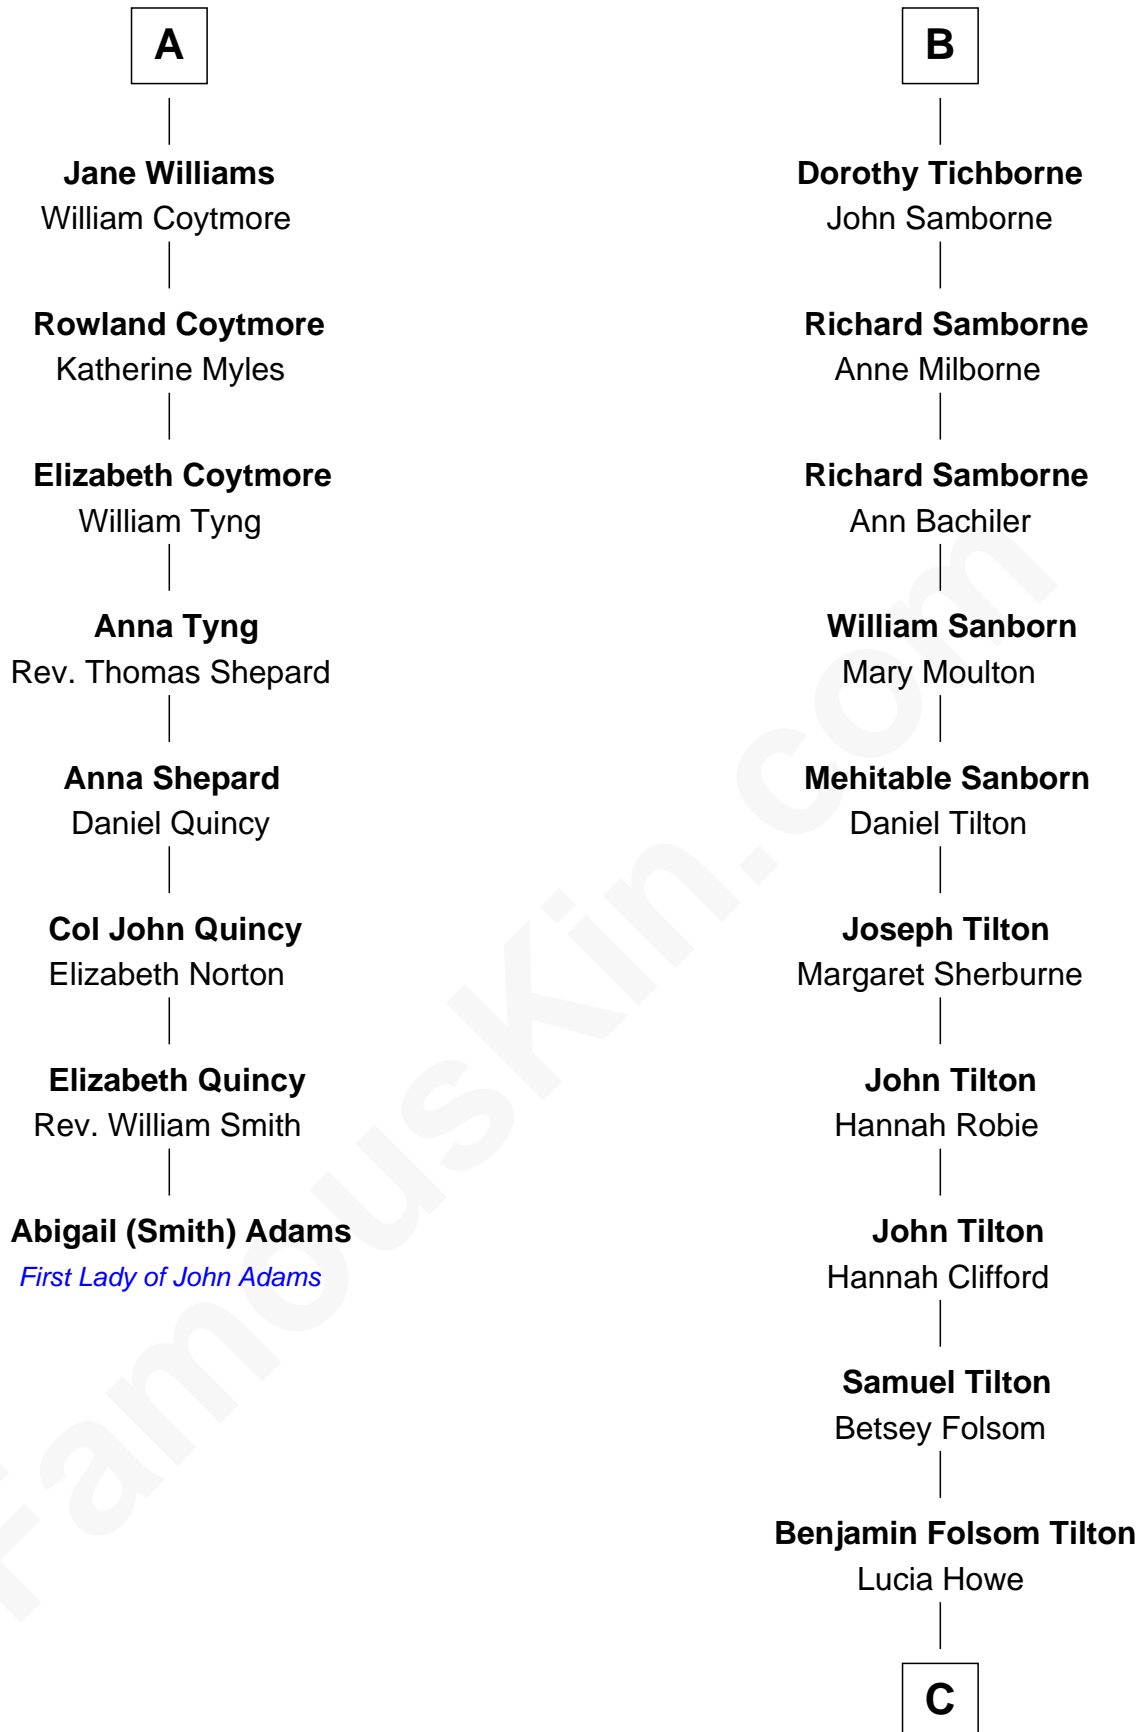

FamousKin.com

Relationship Chart of

Abigail (Smith) Adams

First Lady of President John Adams

14th cousin 7 times removed of

John Ritter

TV and Movie Actor

C

William Franklin Tilton

Susan Estabrooks

Harriett Lucina Tilton

William P. L. Fox

Harriett Fay Fox

Dr. Harry Thomas Southworth

Dorothy Fay Southworth

Woodward Maurice Ritter