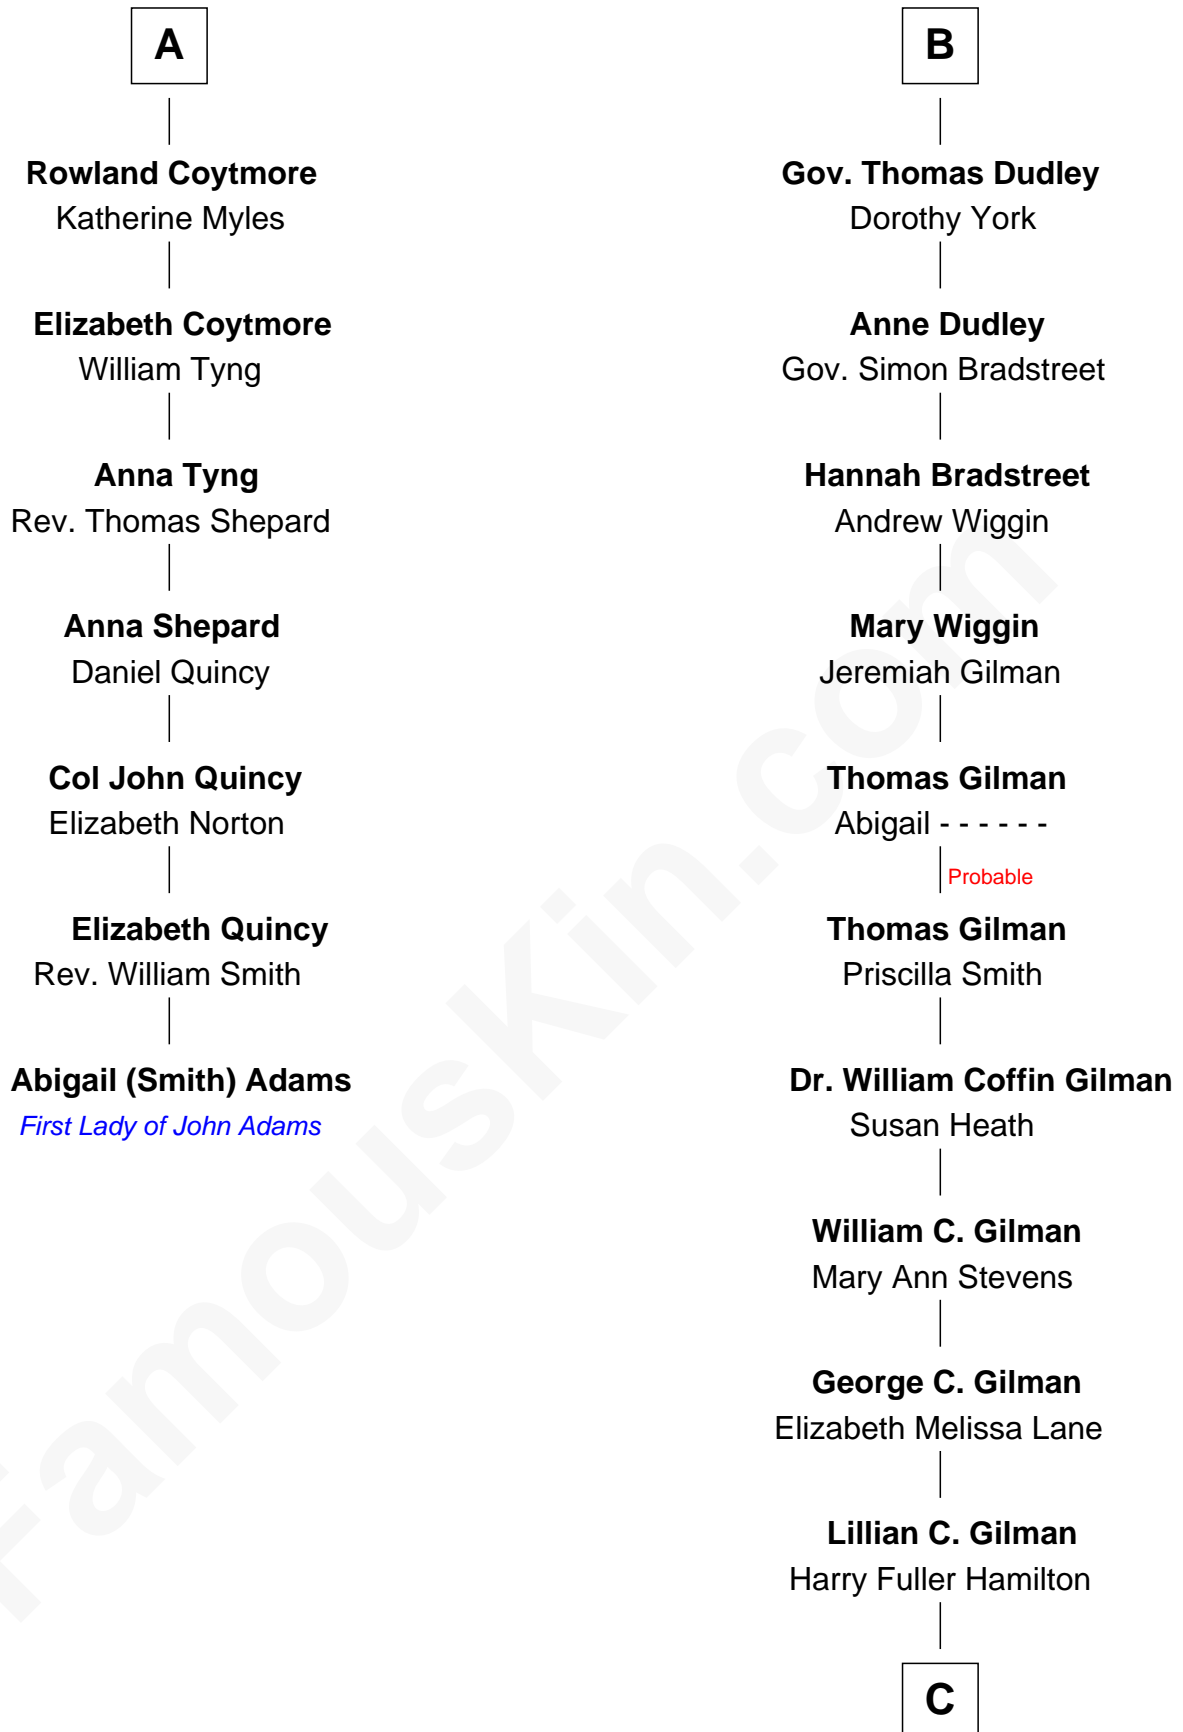

## Relationship Chart of

### Abigail (Smith) Adams

First Lady of President John Adams

13th cousin 5 times removed of

**George Hamilton**

TV and Movie Actor

C

George William Hamilton

Anne Lucille Stevens