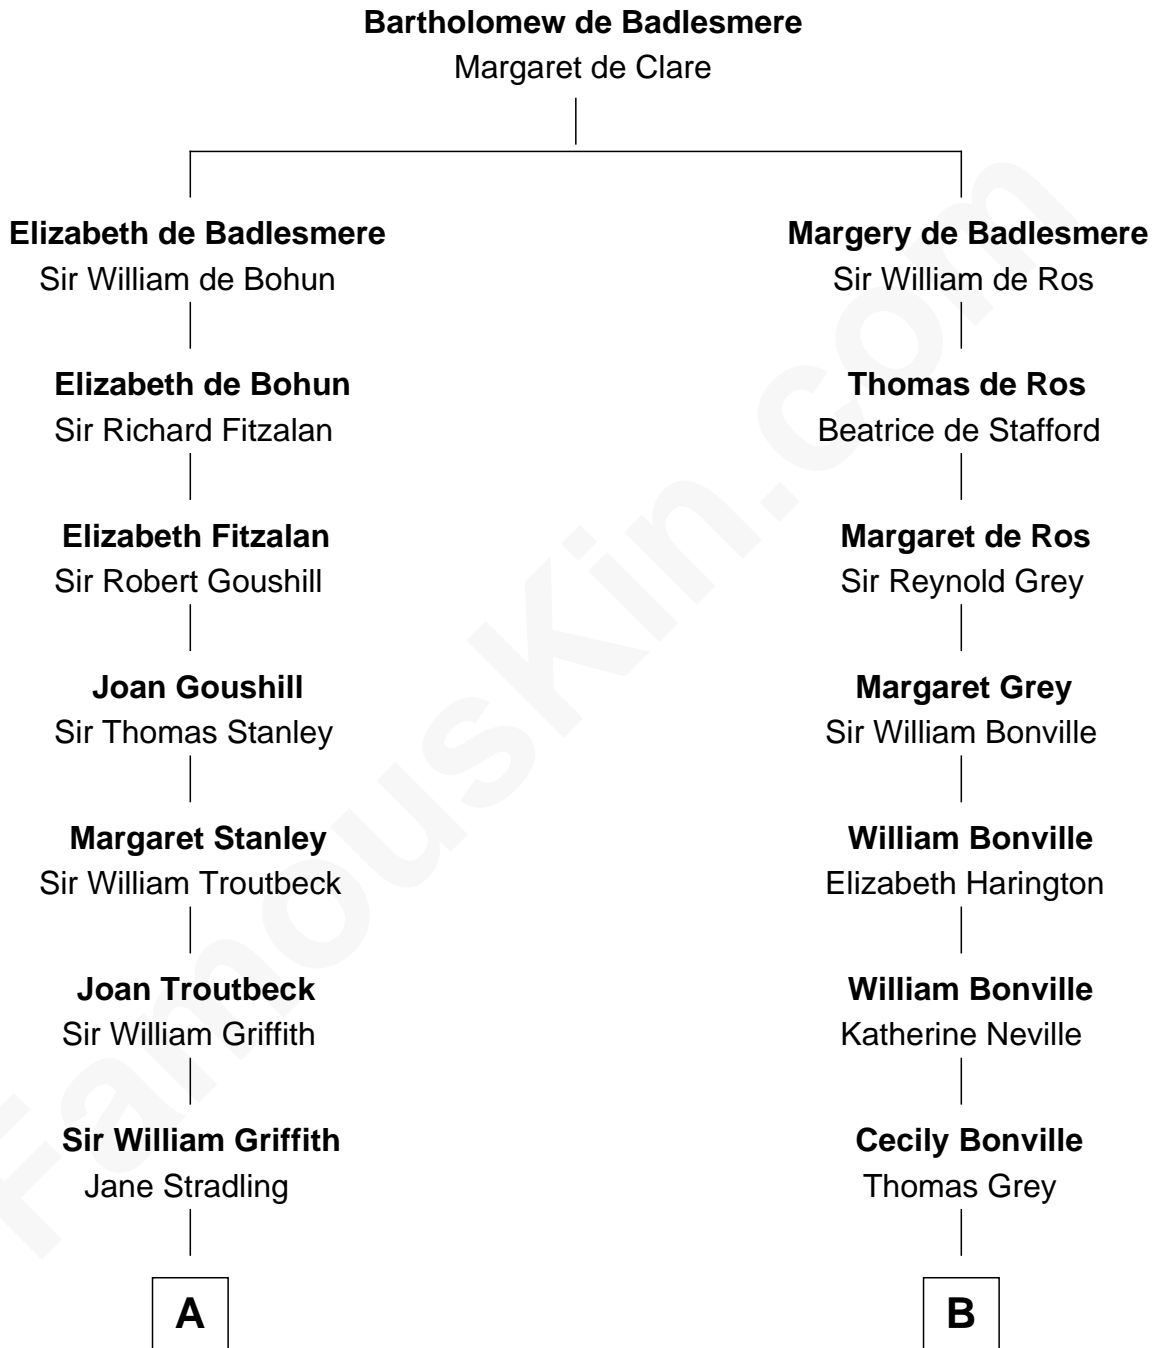

FamousKin.com

Relationship Chart of

Abigail (Smith) Adams

First Lady of President John Adams

15th cousin 6 times removed of

George Hamilton

TV and Movie Actor

C

William C. Gilman

Mary Ann Stevens

George C. Gilman

Elizabeth Melissa Lane

Lillian C. Gilman

Harry Fuller Hamilton

George William Hamilton

Anne Lucille Stevens