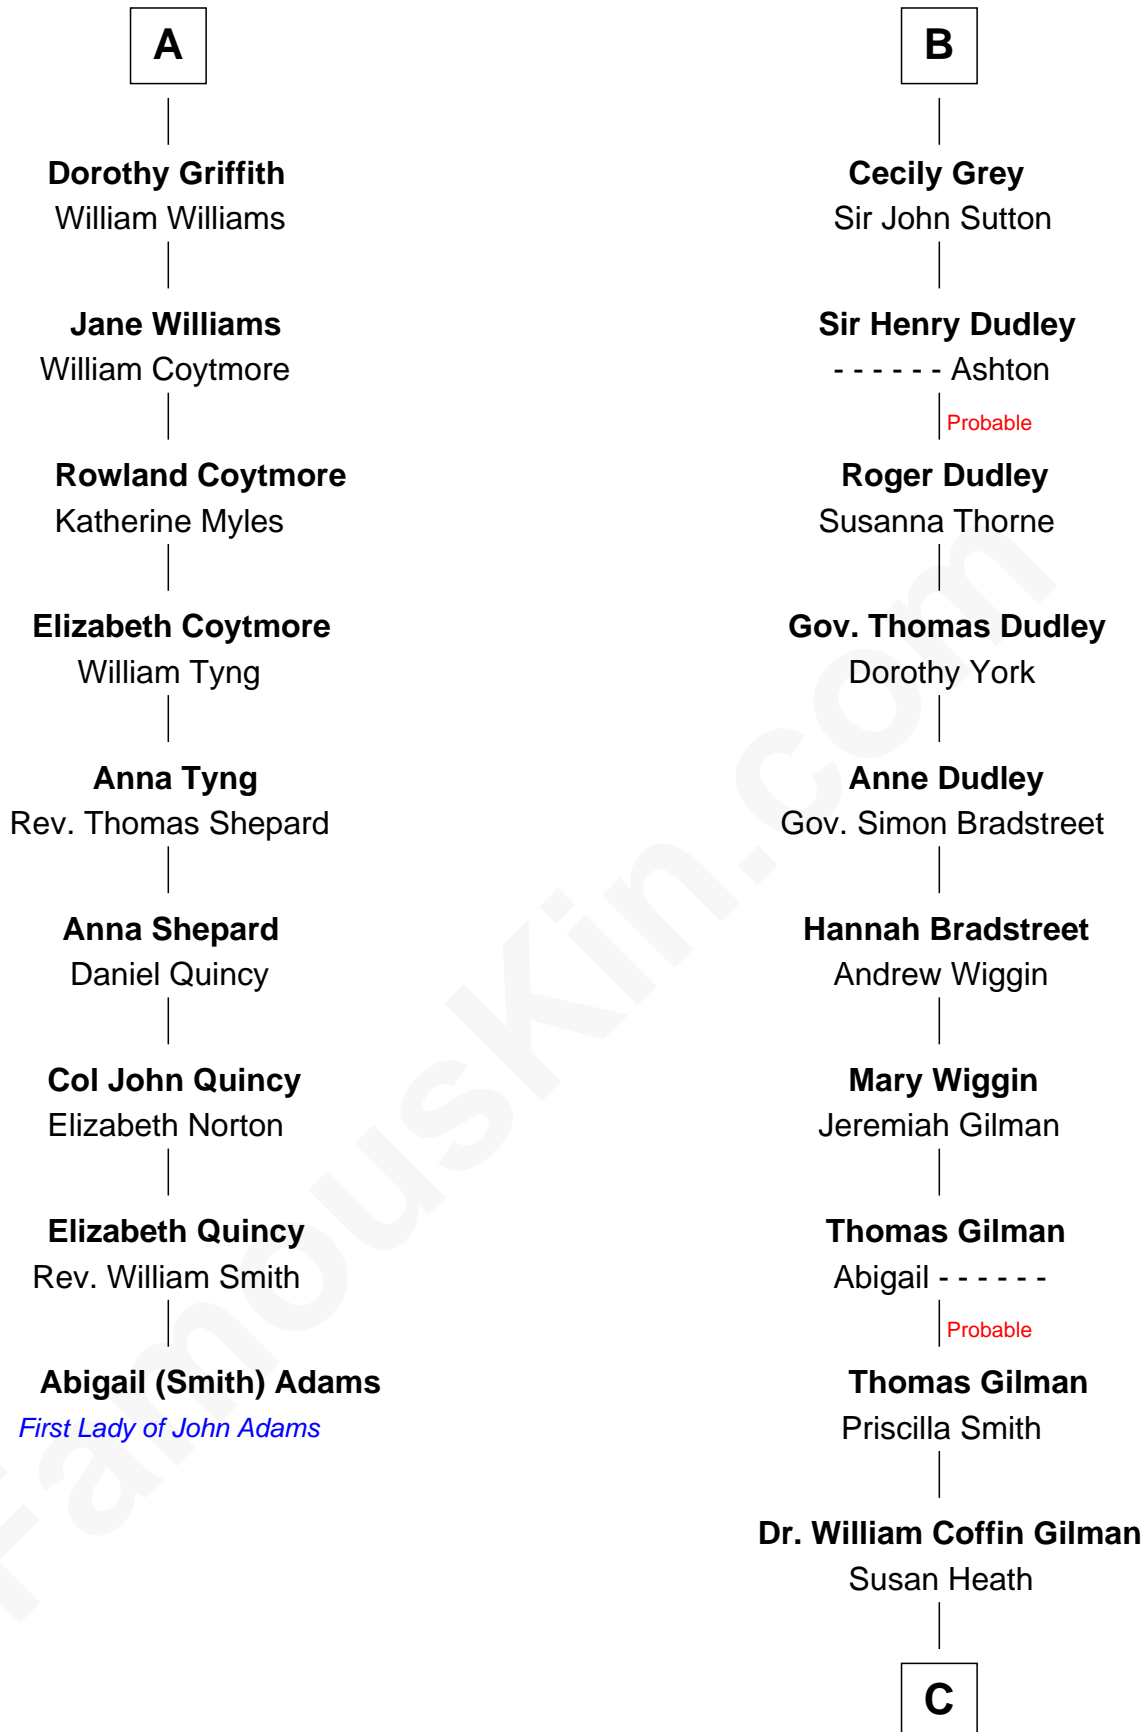

FamousKin.com

Relationship Chart of

Abigail (Smith) Adams

First Lady of President John Adams

15th cousin 6 times removed of

George Hamilton

TV and Movie Actor

C

William C. Gilman

Mary Ann Stevens

George C. Gilman

Elizabeth Melissa Lane

Lillian C. Gilman

Harry Fuller Hamilton

George William Hamilton

Anne Lucille Stevens