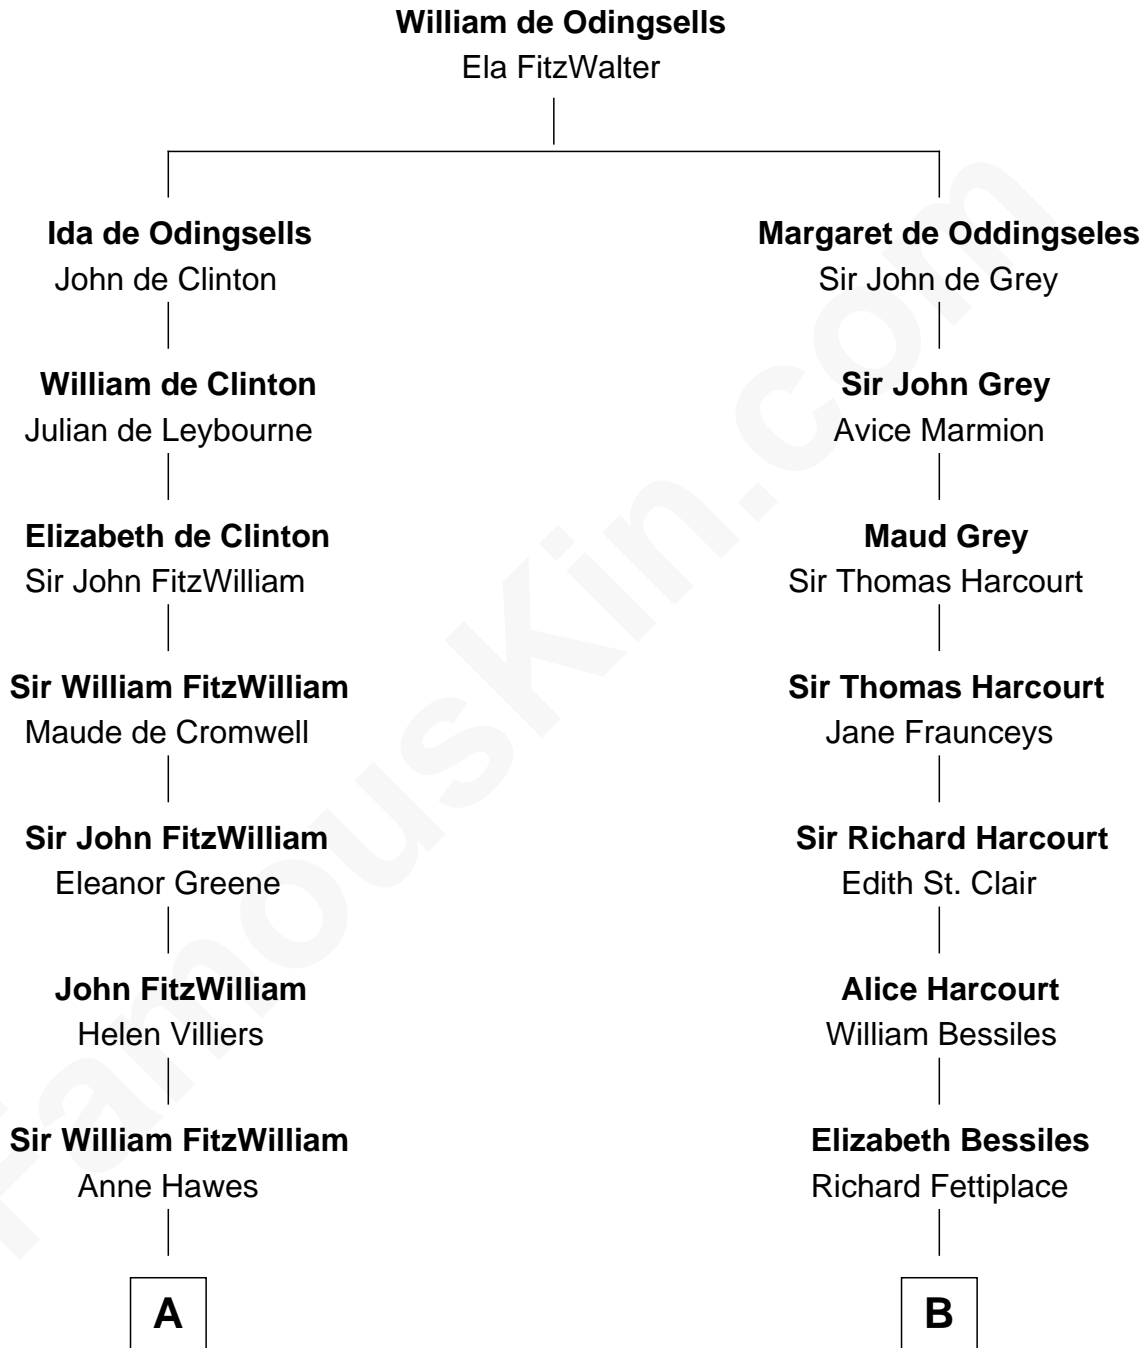

## Relationship Chart of

### Abigail (Smith) Adams

First Lady of President John Adams

15th cousin 6 times removed of

**George Hamilton**

TV and Movie Actor

**C**

**William C. Gilman**

Mary Ann Stevens